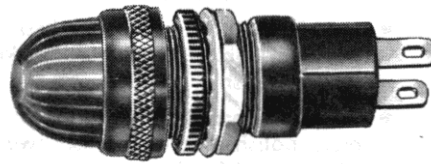

T-3 1/4
MINIATURE
BAYONET BASE

See lamp ratings
on page K.

Recognized under the component
program of Underwriters'
Laboratories Inc.

75W., 125V.

For materials and finishes of products in this group, see page 2D.

70-0410-1191-206
Stovepipe lens

17-1310-0931-205
Stovepipe lens

17 SERIES
70 SERIES

WITH SCREW-ON LENS CAPS

solder terminal	screw terminal
70-0410-11-205	70-1310-11-205

BASE PART NUMBERS

CAP PART NUMBERS		COMPLETE ASSEMBLY PART NUMBERS	
	<p>STOVEPIPE 17-0931-200 transparent ■ 17-0951-200 translucent</p>	<p>17-0410-0931-205 ■ 17-0410-0951-205</p>	<p>17-1310-0931-205 ■ 17-1310-0951-205</p>
	<p>STOVEPIPE 17-0991-200 internal fluting</p>	<p>17-0410-0991-205</p>	<p>17-1310-0991-205</p>
	<p>STOVEPIPE 70-1111-200 back frosted 70-1131-200 transparent</p>	<p>70-0410-1111-205 70-0410-1131-205</p>	<p>70-1310-1111-205 70-1310-1131-205</p>
	<p>STOVEPIPE 70-1191-200 internal fluting</p>	<p>70-0410-1191-205</p>	<p>70-1310-1191-205</p>