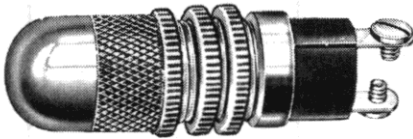

T-3 1/4
MINIATURE
BAYONET BASE

See lamp ratings
on page K.

Recognized under the component
program of Underwriters'
Laboratories Inc.

75W., 125V.

For materials and finishes of products in this group, see page 2D.

70-0410-1191-206
Stovepipe lens

17-1310-0931-205
Stovepipe lens

17 SERIES
70 SERIES

WITH SCREW-ON LENS CAPS

solder terminal	screw terminal
70-0410-11-205	70-1310-11-205

BASE PART NUMBERS

CAP PART NUMBERS		COMPLETE ASSEMBLY PART NUMBERS	
	<p>STOVEPIPE 17-0931-200 transparent ■ 17-0951-200 translucent</p>	<p>17-0410-0931-205 ■ 17-0410-0951-205</p>	<p>17-1310-0931-205 ■ 17-1310-0951-205</p>
	<p>STOVEPIPE 17-0991-200 internal fluting</p>	<p>17-0410-0991-205</p>	<p>17-1310-0991-205</p>
	<p>STOVEPIPE 70-1111-200 back frosted 70-1131-200 transparent</p>	<p>70-0410-1111-205 70-0410-1131-205</p>	<p>70-1310-1111-205 70-1310-1131-205</p>
	<p>STOVEPIPE 70-1191-200 internal fluting</p>	<p>70-0410-1191-205</p>	<p>70-1310-1191-205</p>