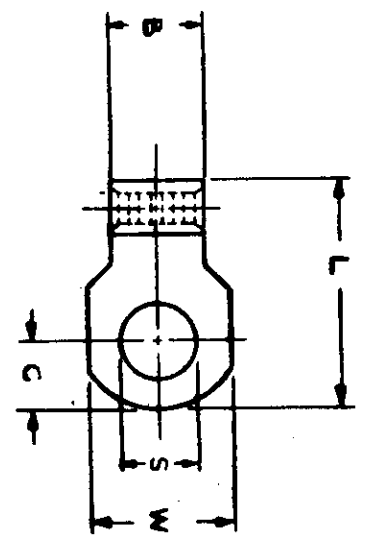

STUD SIZES : (+.005)

- 02 = .094
- 04 = .119
- 06 = .146
- 08 = .173
- 10 = .198
- 14 = .265
- 56 = .328
- 38 = .390

ALL DIMENSIONS = INCHES
 MM

STOCK THK. (REF.)

WIRE SIZE: 22-18 AWG.
 25-1.5 MM²

FILE NO.	A - CD - 107 - 01
REV	DESCRIPTION
A	"E" REF. WAS "E" MIN.
DATE	5-2-90

PART NUMBER	"W" ±.010	"C" MAX.	"L" MAX.	"B" MIN.	"E" REF.	"ID" MIN.	AVAILABLE *S* STUD SIZES	STOCK THK.
A-142-	$\frac{.380}{9.65}$	$\frac{.187}{4.75}$	$\frac{.650}{16.51}$	$\frac{.245}{6.22}$	$\frac{.500}{12.70}$	$\frac{1.057}{1.45}$	-06, -08, -10	$\frac{.032}{.81}$