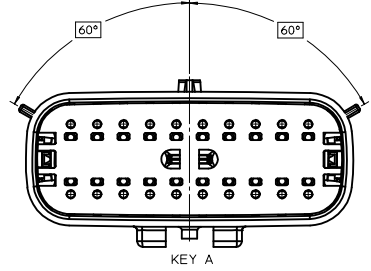

SHEET DESCRIPTION
KEY CONFIGURATIONS CONT.

2X6

2X8

2X10

ENTER DESCRIPTION EC NO: UAU2017-0031 DRAWING NO: 2016/08/16 CHKD: APPR:KDEKOSKI 2016/09/01	QUALITY SYMBOLS ∇=0 ∇=0 ∇=0	GENERAL TOLERANCES (UNLESS SPECIFIED)		DIMENSION STYLE MM ONLY	SCALE 3:1	DESIGN UNITS METRIC	THIRD ANGLE PROJECTION
		4 PLACES ± --- ± --- 3 PLACES ± --- ± --- 2 PLACES ± 0.10 ± --- 1 PLACE ± 0.2 ± --- 0 PLACE ± --- ± ---	mm INCH ANGULAR ± 1 °	DRAWN BY DATE APPROFIT 2014/04/28 CHECKED BY DATE KBORUSZEWSKI 2014/04/29 APPROVED BY DATE VKOSHY 2014/05/14	MATERIAL NO. SEE NOTE 2a.	DOCUMENT NO. SD-33482-0001	SHEET NO. 4 OF 9
DRAFT WHERE APPLICABLE MUST REMAIN WITHIN DIMENSIONS		THIS DRAWING CONTAINS INFORMATION THAT IS PROPRIETARY TO MOLEX INCORPORATED AND SHOULD NOT BE USED WITHOUT WRITTEN PERMISSION					

SHEET DESCRIPTION

BLADE SEALED ASSEMBLY

CHARTED DIMENSIONS

DESCRIPTION	DIMENSIONS				
	A	B	C	D	E
2X2	15.54	1.75	24.40	54.45	22.23
2X3 STANDARD	19.04	3.50	26.21	54.45	22.23
2X3 LENGTHENED	19.04	3.50	26.21	56.45	22.23
2X4	22.54	1.75	27.21	54.45	22.23
2X6	29.54	1.75	32.27	54.45	22.23
2X8	36.54	1.75	38.88	54.45	22.23
2X10	43.64	1.75	45.65	54.45	22.05