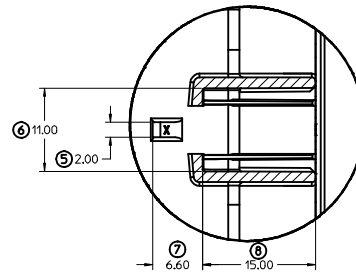

SHEET DESCRIPTION

BLADE SEALED ASSEMBLY

CHARTED DIMENSIONS

DESCRIPTION	DIMENSIONS				
	A	B	C	D	E
2X2	15.54	1.75	24.40	54.45	22.23
2X3 STANDARD	19.04	3.50	26.21	54.45	22.23
2X3 LENGTHENED	19.04	3.50	26.21	56.45	22.23
2X4	22.54	1.75	27.21	54.45	22.23
2X6	29.54	1.75	32.27	54.45	22.23
2X8	36.54	1.75	38.88	54.45	22.23
2X10	43.64	1.75	45.65	54.45	22.05

OPTIONAL LASER MARKING ON THIS SURFACE SEE NOTE 3g.

Partial U-U
SCALE 3:1