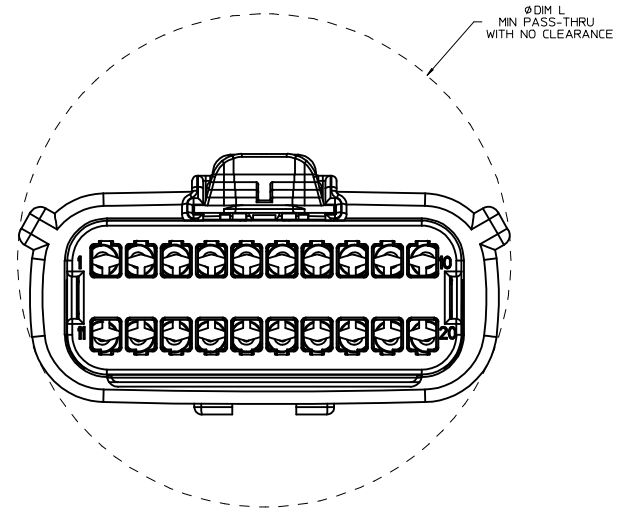

SHEET DESCRIPTION

SYSTEM PACKAGING

CHARTED DIMENSIONS

CKT	BLADE CONFIGURATION	RECEPTACLE CONFIGURATION	DIMENSIONS	
			K	L
2X2	STANDARD	W/O CLIPSLOT	72.78	28.00
		W/ CLIPSLOT	72.78	28.50
		LENGTHENED	77.21	28.00
2X3	STANDARD	W/O CLIPSLOT	72.78	28.00
		W/ CLIPSLOT	72.78	30.50
		LENGTHENED	74.79	30.50
2X4	STANDARD	W/O CLIPSLOT	72.78	29.50
		W/ CLIPSLOT	72.78	31.50
2X6	STANDARD	W/O CLIPSLOT	72.79	35.58
		W/ CLIPSLOT	72.79	35.58
2X8	STANDARD	W/O CLIPSLOT	72.67	42.25
		W/ CLIPSLOT	72.67	42.25
2X10	STANDARD	STANDARD	72.78	49.05

ENTER DESCRIPTION EC NO: UA02017-0031 DRAWING: 104 CHKD: APPR:KDEKOSKI 2016/08/16 2016/09/01	QUALITY SYMBOLS	GENERAL TOLERANCES (UNLESS SPECIFIED)		DIMENSION STYLE	SCALE	DESIGN UNITS	THIRD ANGLE PROJECTION
	▽=0	mm	INCH	MM ONLY	4:1	METRIC	☐
	▽=0	4 PLACES ± --- ± ---	APPROFIT	DATE	TITLE		
	▽=0	3 PLACES ± --- ± ---	CHECKED BY	DATE	MX150 BLADE DUAL ROW SEALED ASSEMBLY MAT SEAL		
▽=0	2 PLACES ± 0.10 ± ---	APPROVED BY	DATE	molex			
▽=0	1 PLACE ± 0.2 ± ---	MATERIAL NO.	DATE	DOCUMENT NO.			
▽=0	0 PLACE ± --- ± ---	SEE NOTE 2a.	2014/05/14	SD-33482-0001			
	ANGULAR ± 1 °	DRAFT WHERE APPLICABLE MUST REMAIN WITHIN DIMENSIONS		SHEET NO.			
				6 OF 9			
				THIS DRAWING CONTAINS INFORMATION THAT IS PROPRIETARY TO MOLEX INCORPORATED AND SHOULD NOT BE USED WITHOUT WRITTEN PERMISSION