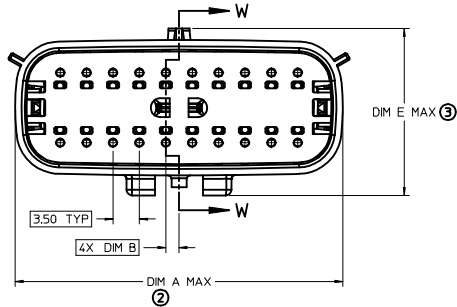

SHEET DESCRIPTION

BLADE SEALED ASSEMBLY

CHARTED DIMENSIONS

DESCRIPTION	DIMENSIONS				
	A	B	C	D	E
2X2	15.54	1.75	24.40	54.45	22.23
2X3 STANDARD	19.04	3.50	26.21	54.45	22.23
2X3 LENGTHENED	19.04	3.50	26.21	56.45	22.23
2X4	22.54	1.75	27.21	54.45	22.23
2X6	29.54	1.75	32.27	54.45	22.23
2X8	36.54	1.75	38.88	54.45	22.23
2X10	43.64	1.75	45.65	54.45	22.05

OPTIONAL LASER MARKING ON THIS SURFACE SEE NOTE 3g.

Partial U-U
SCALE 3:1