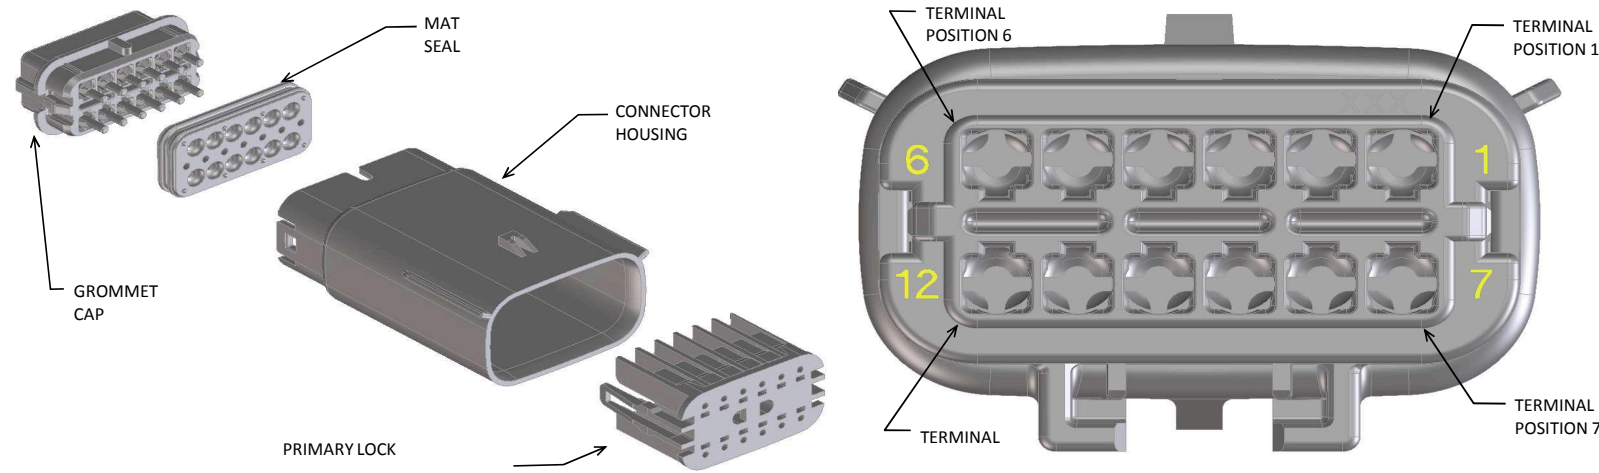

MX150 2X6 BLADE SEALED ASSY MAT SEAL
BOM AND PIN OUT SHEET

ABBREVIATION	DESCRIPTION	COLOR	MATERIAL
A-BLK	HOUSING, KEYING OPTION A	BLACK	SPS/NYLON GF20
B-LG	HOUSING, KEYING OPTION B	LIGHT GRAY	SPS/NYLON GF20
C-BR	HOUSING, KEYING OPTION C	BROWN	SPS/NYLON GF20
D-GR	HOUSING, KEYING OPTION D	GREEN	SPS/NYLON GF20
A-YL	HOUSING, KEYING OPTION A	YELLOW	SPS/NYLON GF20
C-DG	HOUSING, KEYING OPTION C	DARK GRAY	SPS/NYLON GF20
D-SG	HOUSING, KEYING OPTION D	STONE GRAY	SPS/NYLON GF20
GCP	GROMMET CAP (PLUGGED)	BLACK	SPS/NYLON GF20
PLR	PLR	NATURAL	SPS/NYLON GF20
M-R	MAT SEAL	RUST RED	INHERENTLY LUBRICATED SILICONE
M-B	MAT SEAL	ROYAL BLUE	INHERENTLY LUBRICATED SILICONE

FOR ADDITIONAL INFORMATION SEE SD-33482-0001