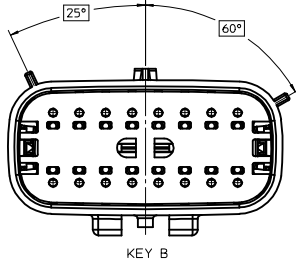

SHEET DESCRIPTION

KEY CONFIGURATIONS

2X2

KEY A

KEY B

KEY C

KEY D

2X3

KEY D

ENTER DESCRIPTION EC NO: UAU2017-0031 DRAWING: 104 CHKD: APPR: KCEKOSKI	2016/08/16 2016/09/01	QUALITY SYMBOLS ▽=0 ▽=0 ▽=0	GENERAL TOLERANCES (UNLESS SPECIFIED)		DIMENSION STYLE MM ONLY	SCALE 3:1	DESIGN UNITS METRIC	THIRD ANGLE PROJECTION
			4 PLACES ± --- ± --- 3 PLACES ± --- ± --- 2 PLACES ± 0.10 ± --- 1 PLACE ± 0.2 ± --- 0 PLACE ± --- ± ---	mm INCH	DRAWN BY APROFFITT DATE 2014/04/28	CHECKED BY KBORUSZEWSKI DATE 2014/04/29	APPROVED BY VKOSHY DATE 2014/05/14	MATERIAL NO. SEE NOTE 2a.
DRAFT WHERE APPLICABLE MUST REMAIN WITHIN DIMENSIONS			THIS DRAWING CONTAINS INFORMATION THAT IS PROPRIETARY TO MOLEX INCORPORATED AND SHOULD NOT BE USED WITHOUT WRITTEN PERMISSION					

SHEET DESCRIPTION
KEY CONFIGURATIONS CONT.

2X6

2X8

2X10

ENTER DESCRIPTION EC NO: UAU2017-0031 DRAWING NO: 2016/08/16 CHKD: APPR:KDEKOSKI 2016/09/01	QUALITY SYMBOLS ∇=0 ∇=0 ∇=0	GENERAL TOLERANCES (UNLESS SPECIFIED)		DIMENSION STYLE MM ONLY	SCALE 3:1	DESIGN UNITS METRIC	THIRD ANGLE PROJECTION
		4 PLACES ± --- ± --- 3 PLACES ± --- ± --- 2 PLACES ± 0.10 ± --- 1 PLACE ± 0.2 ± --- 0 PLACE ± --- ± ---	mm INCH ANGULAR ± 1 °	DRAWN BY DATE APPROFIT 2014/04/28 CHECKED BY DATE KBORUSZEWSKI 2014/04/29 APPROVED BY DATE VKOSHY 2014/05/14	MATERIAL NO. SEE NOTE 2a.	DOCUMENT NO. SD-33482-0001	SHEET NO. 4 OF 9
DRAFT WHERE APPLICABLE MUST REMAIN WITHIN DIMENSIONS		THIS DRAWING CONTAINS INFORMATION THAT IS PROPRIETARY TO MOLEX INCORPORATED AND SHOULD NOT BE USED WITHOUT WRITTEN PERMISSION					

SHEET DESCRIPTION

BLADE SEALED ASSEMBLY

CHARTED DIMENSIONS

DESCRIPTION	DIMENSIONS				
	A	B	C	D	E
2X2	15.54	1.75	24.40	54.45	22.23
2X3 STANDARD	19.04	3.50	26.21	54.45	22.23
2X3 LENGTHENED	19.04	3.50	26.21	56.45	22.23
2X4	22.54	1.75	27.21	54.45	22.23
2X6	29.54	1.75	32.27	54.45	22.23
2X8	36.54	1.75	38.88	54.45	22.23
2X10	43.64	1.75	45.65	54.45	22.05