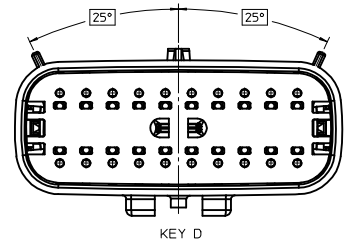

SHEET DESCRIPTION
KEY CONFIGURATIONS CONT.

2X6

2X8

2X10

ENTER DESCRIPTION EC NO: UAU2017-0031 DRAWING NO: 2016/08/16 CHKD: APPR:KDEKOSKI 2016/09/01	QUALITY SYMBOLS ∇=0 ∇=0 ∇=0	GENERAL TOLERANCES (UNLESS SPECIFIED)		DIMENSION STYLE MM ONLY	SCALE 3:1	DESIGN UNITS METRIC	THIRD ANGLE PROJECTION
		4 PLACES ± --- ± --- 3 PLACES ± --- ± --- 2 PLACES ± 0.10 ± --- 1 PLACE ± 0.2 ± --- 0 PLACE ± --- ± ---	mm INCH ANGULAR ± 1 °	DRAWN BY DATE APPROFIT 2014/04/28 CHECKED BY DATE KBORUSZEWSKI 2014/04/29 APPROVED BY DATE VKOSHY 2014/05/14	MATERIAL NO. SEE NOTE 2a.	DOCUMENT NO. SD-33482-0001	SHEET NO. 4 OF 9
DRAFT WHERE APPLICABLE MUST REMAIN WITHIN DIMENSIONS		THIS DRAWING CONTAINS INFORMATION THAT IS PROPRIETARY TO MOLEX INCORPORATED AND SHOULD NOT BE USED WITHOUT WRITTEN PERMISSION					

SHEET DESCRIPTION

BLADE SEALED ASSEMBLY

CHARTED DIMENSIONS

DESCRIPTION	DIMENSIONS				
	A	B	C	D	E
2X2	15.54	1.75	24.40	54.45	22.23
2X3 STANDARD	19.04	3.50	26.21	54.45	22.23
2X3 LENGTHENED	19.04	3.50	26.21	56.45	22.23
2X4	22.54	1.75	27.21	54.45	22.23
2X6	29.54	1.75	32.27	54.45	22.23
2X8	36.54	1.75	38.88	54.45	22.23
2X10	43.64	1.75	45.65	54.45	22.05