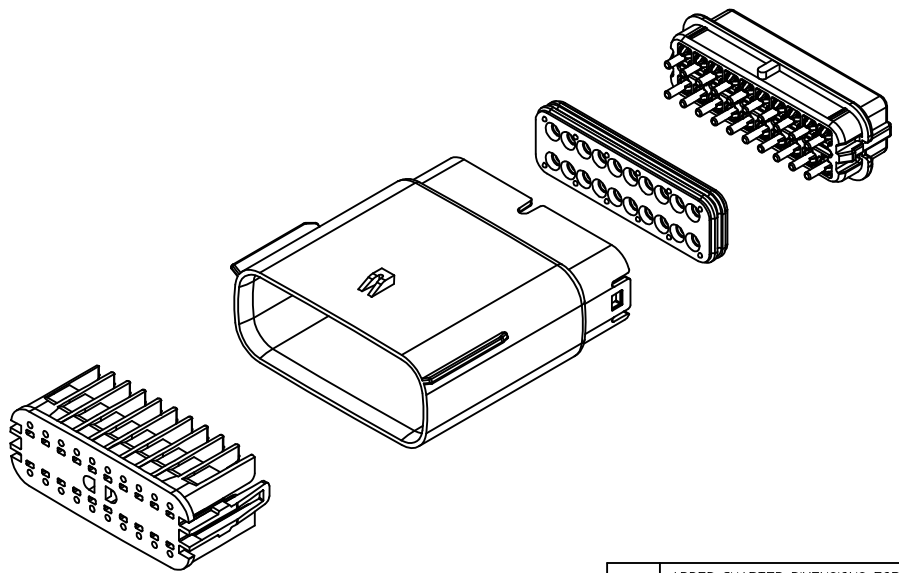

MATING CONNECTOR DRAWINGS	
DESCRIPTION	MOLEX INLINE
2X2	SD-33472-0001
2X3	SD-33472-0001
2X4	SD-33472-0001
2X6	SD-33472-0001
2X8	SD-33472-0001
2X10	SD-33472-0001

E	ADDED CHARTED DIMENSIONS FOR 2X2, 2X4, 2X6 AND 2X8 WITH CLIP/SLOT
D	MINOR GEOMETRY CHANGE FOR UL V0
C3	ADD 2X4
C2	ADD 2X3
C1	ADD UL V0 CONFIGURATIONS
C	ADD 2X8
B1	ADD 2X6 BACKSHELL INFO
B	ADD 2X6
A	INITIAL RELEASE
REV	REV DESCRIPTION

INSPECTION NUMBER LOG	
LAST NUMBER:	9
ADDED:	
REMOVED:	

ENTER DESCRIPTION EC NO: UA0207-0031 DRWING: 104 CHYD: APPR: KOKOSKI 2016/09/01	DIMENSION STYLE MM ONLY	DRAWN BY: DATE APROFFITT 2014/04/28	TITLE MX150 BLADE DUAL ROW SEALED ASSEMBLY MAT SEAL molex DOCUMENT NO. SD-33482-0001	SHEET NO. 1 OF 9
		CHECKED BY: DATE KBORUSZEWSKI 2014/04/29		
		APPROVED BY: DATE VKOSHY 2014/05/14		
		MATERIAL NO. SEE NOTE 2a.		
QUALITY SYMBOLS ▽=0 ▽=0 ▽=0	GENERAL TOLERANCES (UNLESS SPECIFIED) 4 PLACES ± --- ± --- 3 PLACES ± --- ± --- 2 PLACES ± 0.10 ± --- 1 PLACE ± 0.2 ± --- 0 PLACE ± --- ± --- ANGULAR ± 1 ° DRAFT WHERE APPLICABLE MUST REMAIN WITHIN DIMENSIONS	SCALE 1.5:1	DESIGN UNITS METRIC	THIRD ANGLE PROJECTION
THIS DRAWING CONTAINS INFORMATION THAT IS PROPRIETARY TO MOLEX AND SHOULD NOT BE USED WITHOUT WRITTEN PERMISSION