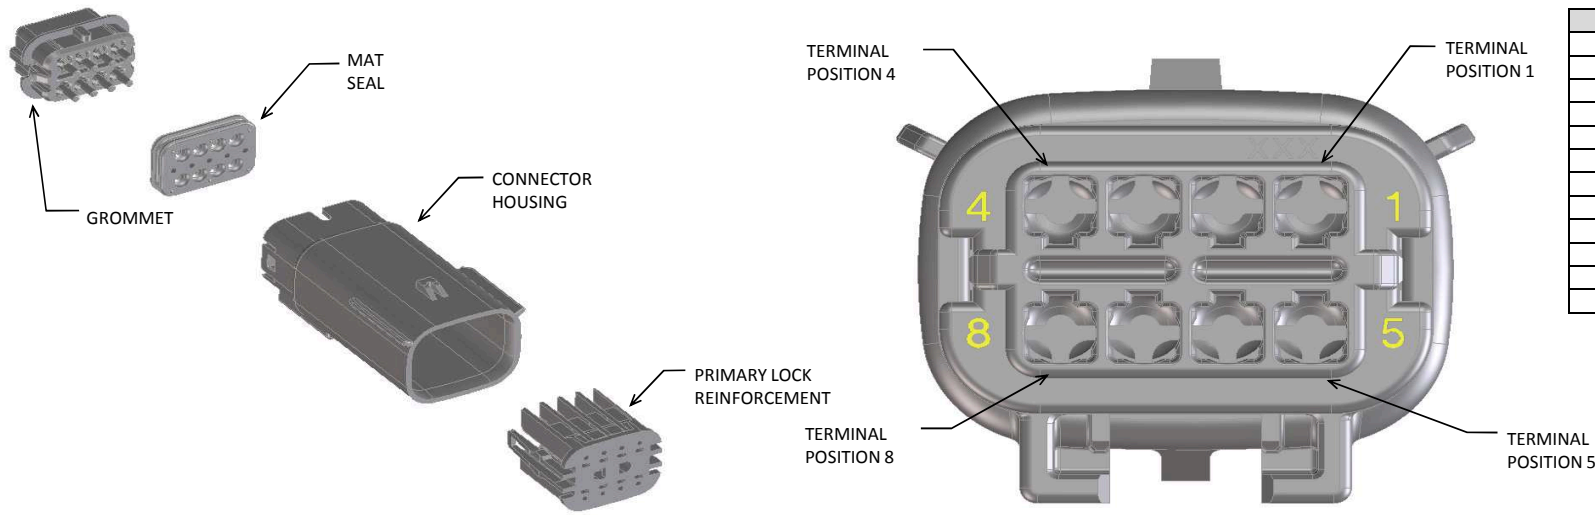

MX150 2X4 BLADE SEALED ASSEMBLY MAT SEAL
BOM AND PIN OUT SHEET

ABBREVIATION	DESCRIPTION	COLOR	MATERIAL
A-BLK	HOUSING, KEYING OPTION A	BLACK	SPS/NYLON GF20
B-LG	HOUSING, KEYING OPTION B	LIGHT GRAY	SPS/NYLON GF20
C-BR	HOUSING, KEYING OPTION C	BROWN	SPS/NYLON GF20
D-GR	HOUSING, KEYING OPTION D	GREEN	SPS/NYLON GF20
C-DG	HOUSING, KEYING OPTION C	DARK GRAY	SPS/NYLON GF20
D-SG	HOUSING, KEYING OPTION D	STONE GRAY	SPS/NYLON GF20
A-YW	HOUSING, KEYING OPTION A	YELLOW	SPS/NYLON GF20
GCP	GROMMET CAP (PLUGGED)	BLACK	SPS/NYLON GF20
GCO	GROMMET CAP (OPEN)	BLACK	SPS/NYLON GF20
PLR	PLR	NATURAL	SPS/NYLON GF20
M-R	MAT SEAL	RUST RED	INHERENTLY LUBRICATED SILICONE
M-B	MAT SEAL	ROYAL BLUE	INHERENTLY LUBRICATED SILICONE

FOR ADDITIONAL INFORMATION SEE SD-33482-0001