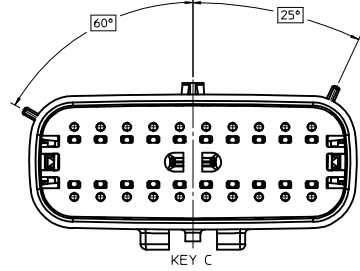

SHEET DESCRIPTION
KEY CONFIGURATIONS CONT.

2X6

2X8

2X10

ENTER DESCRIPTION EC NO: UAU2017-0031 DRAWING NO: 2016/08/16 CHKD: APPR:KDEKOSKI 2016/09/01	QUALITY SYMBOLS ∇=0 ∇=0 ∇=0	GENERAL TOLERANCES (UNLESS SPECIFIED)		DIMENSION STYLE MM ONLY	SCALE 3:1	DESIGN UNITS METRIC	THIRD ANGLE PROJECTION
		4 PLACES ± --- ± --- 3 PLACES ± --- ± --- 2 PLACES ± 0.10 ± --- 1 PLACE ± 0.2 ± --- 0 PLACE ± --- ± ---	mm INCH ANGULAR ± 1 °	DRAWN BY DATE APPROFIT 2014/04/28 CHECKED BY DATE KBORUSZEWSKI 2014/04/29 APPROVED BY DATE VKOSHY 2014/05/14	MATERIAL NO. SEE NOTE 2a.	DOCUMENT NO. SD-33482-0001	SHEET NO. 4 OF 9
DRAFT WHERE APPLICABLE MUST REMAIN WITHIN DIMENSIONS		THIS DRAWING CONTAINS INFORMATION THAT IS PROPRIETARY TO MOLEX INCORPORATED AND SHOULD NOT BE USED WITHOUT WRITTEN PERMISSION					

SHEET DESCRIPTION

BLADE SEALED ASSEMBLY

CHARTED DIMENSIONS

DESCRIPTION	DIMENSIONS				
	A	B	C	D	E
2X2	15.54	1.75	24.40	54.45	22.23
2X3 STANDARD	19.04	3.50	26.21	54.45	22.23
2X3 LENGTHENED	19.04	3.50	26.21	56.45	22.23
2X4	22.54	1.75	27.21	54.45	22.23
2X6	29.54	1.75	32.27	54.45	22.23
2X8	36.54	1.75	38.88	54.45	22.23
2X10	43.64	1.75	45.65	54.45	22.05