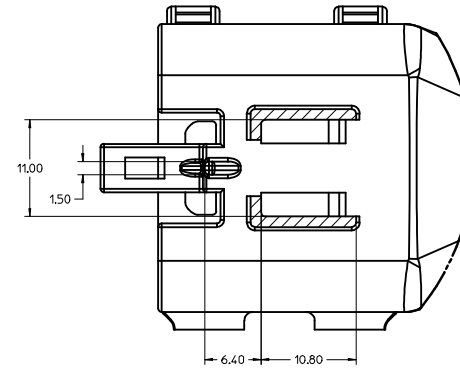

SHEET DESCRIPTION

BACKSHELL

Partial Z-Z
SCALE 35:1

ENTER DESCRIPTION EC NO: UAU2017-0031 DRAWING: 104 CHKD: APPR: KDKOSKI 2016/08/16 2016/09/01	QUALITY SYMBOLS ∇=0 ∇=0 ∇=0	GENERAL TOLERANCES (UNLESS SPECIFIED) mm INCH 4 PLACES ± --- ± --- 3 PLACES ± --- ± --- 2 PLACES ± 0.10 ± --- 1 PLACE ± 0.2 ± --- 0 PLACE ± --- ± ---	DIMENSION STYLE MM ONLY	SCALE 3.5:1	DESIGN UNITS METRIC	THIRD ANGLE PROJECTION	
	DRAWN BY APPROFFITT DATE 2014/04/28	CHECKED BY KBORUSZEWSKI DATE 2014/04/29	APPROVED BY VKOSHY DATE 2014/05/14	MATERIAL NO. SEE NOTE 2a.	DOCUMENT NO. SD-33482-0001	SHEET NO. 8 OF 9	TITLE MX150 BLADE DUAL ROW SEALED ASSEMBLY MAT SEAL molex
	DRAFT WHERE APPLICABLE MUST REMAIN WITHIN DIMENSIONS			THIS DRAWING CONTAINS INFORMATION THAT IS PROPRIETARY TO MOLEX INCORPORATED AND SHOULD NOT BE USED WITHOUT WRITTEN PERMISSION			
	SIZE 1