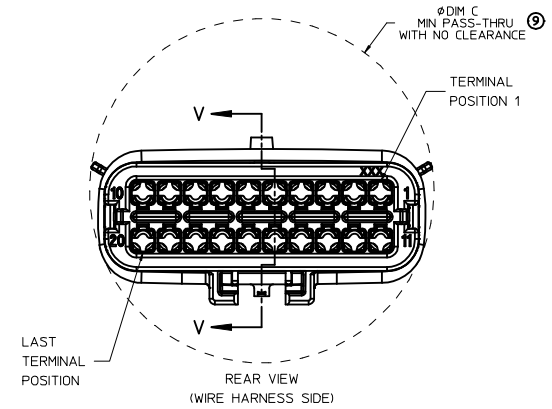

SHEET DESCRIPTION

BLADE SEALED ASSEMBLY

CHARTED DIMENSIONS

DESCRIPTION	DIMENSIONS				
	A	B	C	D	E
2X2	15.54	1.75	24.40	54.45	22.23
2X3 STANDARD	19.04	3.50	26.21	54.45	22.23
2X3 LENGTHENED	19.04	3.50	26.21	56.45	22.23
2X4	22.54	1.75	27.21	54.45	22.23
2X6	29.54	1.75	32.27	54.45	22.23
2X8	36.54	1.75	38.88	54.45	22.23
2X10	43.64	1.75	45.65	54.45	22.05

OPTIONAL LASER MARKING ON THIS SURFACE SEE NOTE 3g.

Partial U-U
SCALE 3:1