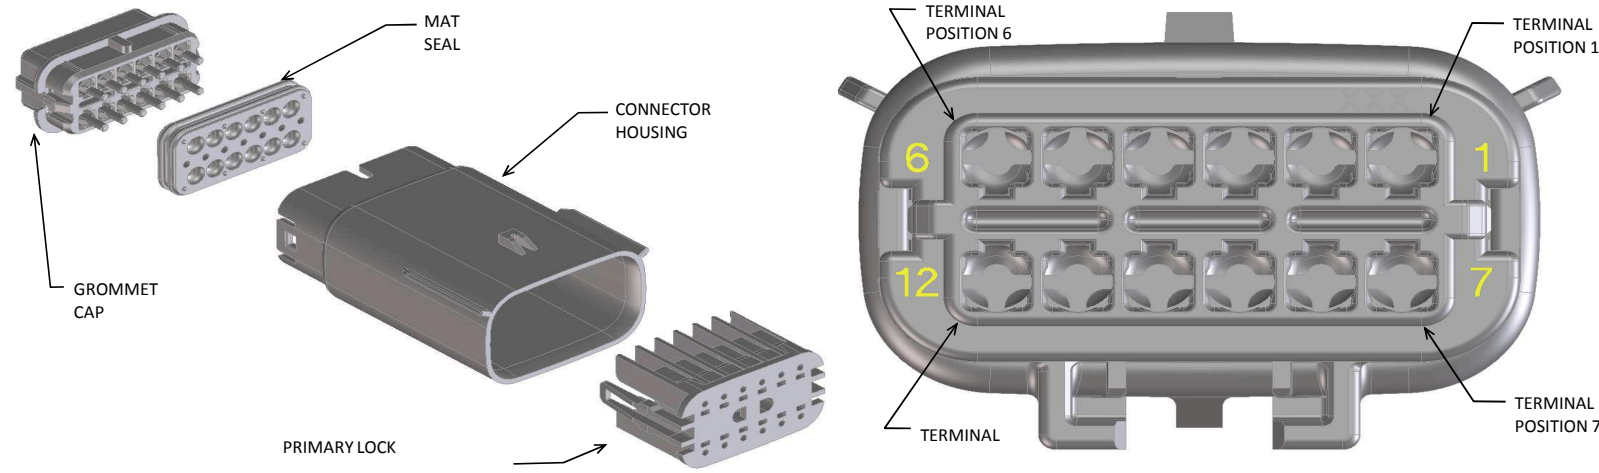

MX150 2X6 BLADE SEALED ASSY MAT SEAL
BOM AND PIN OUT SHEET

ABBREVIATION	DESCRIPTION	COLOR	MATERIAL
A-BLK	HOUSING, KEYING OPTION A	BLACK	SPS/NYLON GF20
B-LG	HOUSING, KEYING OPTION B	LIGHT GRAY	SPS/NYLON GF20
C-BR	HOUSING, KEYING OPTION C	BROWN	SPS/NYLON GF20
D-GR	HOUSING, KEYING OPTION D	GREEN	SPS/NYLON GF20
A-YL	HOUSING, KEYING OPTION A	YELLOW	SPS/NYLON GF20
C-DG	HOUSING, KEYING OPTION C	DARK GRAY	SPS/NYLON GF20
D-SG	HOUSING, KEYING OPTION D	STONE GRAY	SPS/NYLON GF20
GCP	GROMMET CAP (PLUGGED)	BLACK	SPS/NYLON GF20
PLR	PLR	NATURAL	SPS/NYLON GF20
M-R	MAT SEAL	RUST RED	INHERENTLY LUBRICATED SILICONE
M-B	MAT SEAL	ROYAL BLUE	INHERENTLY LUBRICATED SILICONE

FOR ADDITIONAL INFORMATION SEE SD-33482-0001