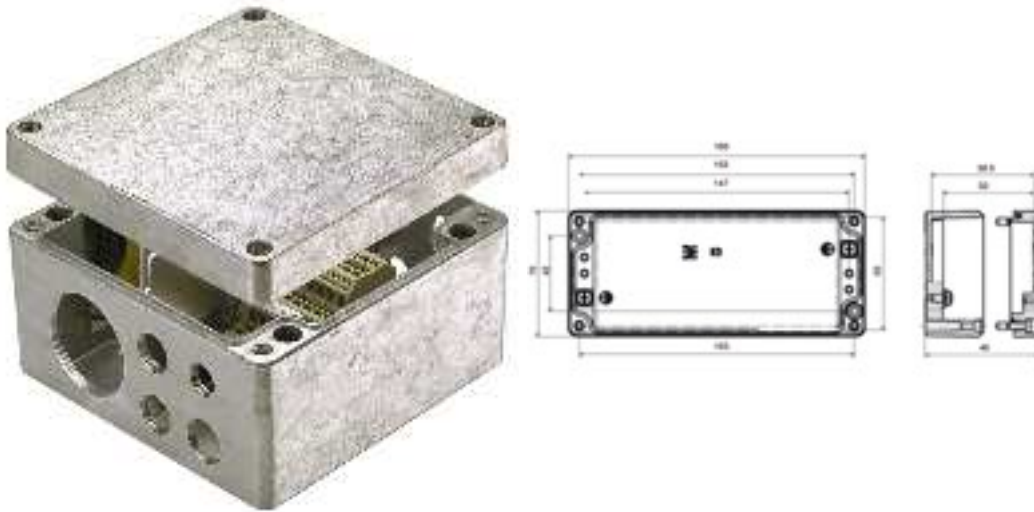

General ordering data

Order No.	0342200000
Part designation	KLIPPON K3
Version	Housings, 45 mm, 70 mm, 165 mm, Aluminium alloy (AlSi12)
EAN	4008190116521
Qty.	5 pc(s).

Dimensions

Fixing dimension, width	153 mm
Height	45 mm
Length	70 mm
Width	165 mm

General details

Cover fixing	4 stainless steel M4 screws
Enclosure fixing	Holes 4 mm
Integral fixing	Threaded holes M3
Resistance to shocks	10 J
Sealing material	Neoprene
Version cover	closed
Surface finish	untreated
Class of protection to EN 60529	IP 66 and IP 67
Weight	400 g
Ambient temperature, min.	-30 °C
Ambient temperature, max.	80 °C

Screwed cable glands top/bottom

M 12	6
M 16	5
M 20	4
Side of enclosure	Top / Bottom

Screwed cable glands, left/right

On housing side	left / right