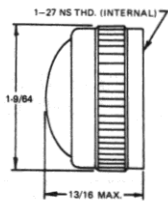

BASE PART NUMBERS

19-0410-05-301

19-1310-05-301

CAP PART NUMBERS

COMPLETE ASSEMBLY PART NUMBERS

LARGE TORPEDO

19-0511-300 back frosted  
19-0531-300 unfrosted

19-0410-0511-301  
19-0410-0531-301

19-1310-0511-301  
19-1310-0531-301

51-0410-0431-301  
Faceted lens

51 SERIES

BASE PART NUMBERS

WITH SCREW-ON LENS CAPS

51-0410-01-301

51-1310-01-301

CAP PART NUMBERS

COMPLETE ASSEMBLY PART NUMBERS

CONVEX

51-0111-300 back frosted  
51-0131-300 unfrosted

51-0410-0111-301  
51-0410-0131-301

51-1310-0111-301  
51-1310-0131-301

FLAT

51-0211-300 back frosted  
51-0231-300 unfrosted