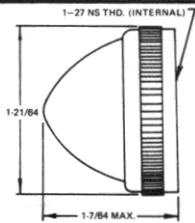

BASE PART NUMBERS

19-0410-05-301

19-1310-05-301

CAP PART NUMBERS

COMPLETE ASSEMBLY PART NUMBERS

LARGE TORPEDO

19-0511-300 back frosted  
19-0531-300 unfrosted

19-0410-0511-301  
19-0410-0531-301

19-1310-0511-301  
19-1310-0531-301

51-0410-0431-301  
Faceted lens

51 SERIES

BASE PART NUMBERS

WITH SCREW-ON LENS CAPS

51-0410-01-301

51-1310-01-301

CAP PART NUMBERS