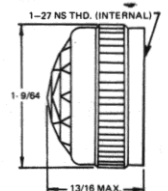

BASE PART NUMBERS

19-0410-05-301

19-1310-05-301

CAP PART NUMBERS

COMPLETE ASSEMBLY PART NUMBERS

LARGE TORPEDO

19-0511-300 back frosted  
19-0531-300 unfrosted

19-0410-0511-301  
19-0410-0531-301

19-1310-0511-301  
19-1310-0531-301

51-0410-0431-301  
Faceted lens

51 SERIES

BASE PART NUMBERS

WITH SCREW-ON LENS CAPS

51-0410-01-301

51-1310-01-301

CAP PART NUMBERS

COMPLETE ASSEMBLY PART NUMBERS

CONVEX

51-0111-300 back frosted  
51-0131-300 unfrosted

51-0410-0111-301  
51-0410-0131-301

51-1310-0111-301  
51-1310-0131-301

FLAT

51-0211-300 back frosted  
51-0231-300 unfrosted

For legends on flat faced lens, see page P.

51-0410-0211-301  
51-0410-0231-301

51-1310-0211-301  
51-1310-0231-301

FACETED

51-0431-300 transparent

51-0410-0431-301

51-1310-0431-301

Part numbers listed in this catalog designate products with RED lens.  
For ordering lens colors other than red, consult chart on page 2D.