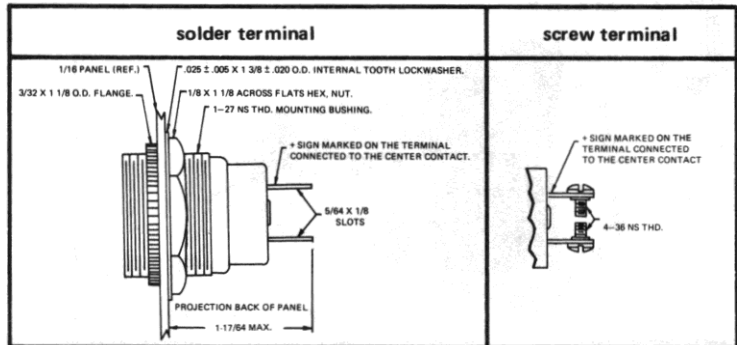

19-0410-05-301

19-1310-05-301

CAP PART NUMBERS

COMPLETE ASSEMBLY PART NUMBERS

LARGE TORPEDO

19-0511-300 back frosted
19-0531-300 unfrosted

19-0410-0511-301
19-0410-0531-301

19-1310-0511-301
19-1310-0531-301