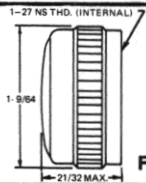

BASE PART NUMBERS

19-0410-05-301

19-1310-05-301

CAP PART NUMBERS

COMPLETE ASSEMBLY PART NUMBERS

LARGE TORPEDO

19-0511-300 back frosted  
19-0531-300 unfrosted

19-0410-0511-301  
19-0410-0531-301

19-1310-0511-301  
19-1310-0531-301

51-0410-0431-301  
Faceted lens

51 SERIES

BASE PART NUMBERS

WITH SCREW-ON LENS CAPS

51-0410-01-301

51-1310-01-301

CAP PART NUMBERS

COMPLETE ASSEMBLY PART NUMBERS

CONVEX

51-0111-300 back frosted  
51-0131-300 unfrosted

51-0410-0111-301  
51-0410-0131-301

51-1310-0111-301  
51-1310-0131-301

FLAT

51-0211-300 back frosted  
51-0231-300 unfrosted

For legends on flat faced lens, see page P.

51-0410-0211-301  
51-0410-0231-301

51-1310-0211-301  
51-1310-0231-301

FACETED

51-0431-300 transparent

51-0410-0431-301

51-1310-0431-301

Part numbers listed in this catalog designate products with RED lens.  
For ordering lens colors other than red, consult chart on page 2D.