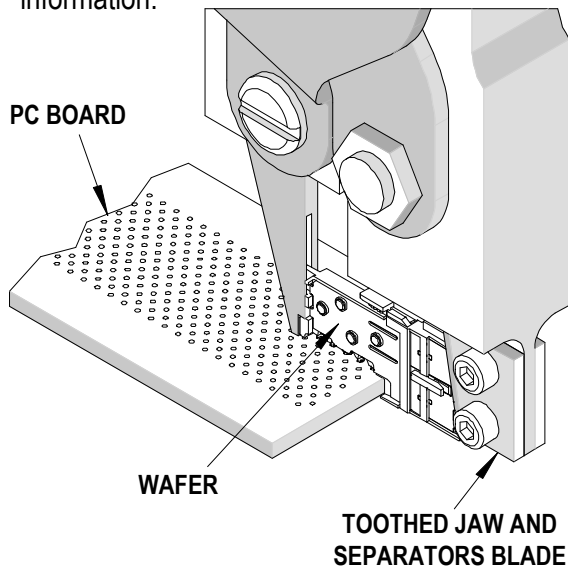

**NOTE:** Marking the defective wafer with white correction fluid or other similar material will aid in the removal process.

1. Position the wafer removal tool over the defective wafer with the toothed jaw and separators located over the pin end of the wafer and the slotted jaw over the nubs on the other end of the wafer. The adjustment screw should be set so that it rests on top of the wafers. This assists in the proper location of the jaws for different sized wafers. See Figure 1.
2. While holding the tool in position over the wafer, squeeze the handles until the separator blades on the toothed jaw separate the defective wafer from the adjacent wafers and the opposing jaws clamp the wafer.
3. While applying pressure to the handles, pull straight up until the wafer slips out of the assembly. It may be necessary to also remove and replace adjacent wafers as they are easily damaged in the process of removal.
4. See 62201-0999 VHDM® and VHDM® HSD\* *Installation Tooling Manual* for additional repair tools and information.