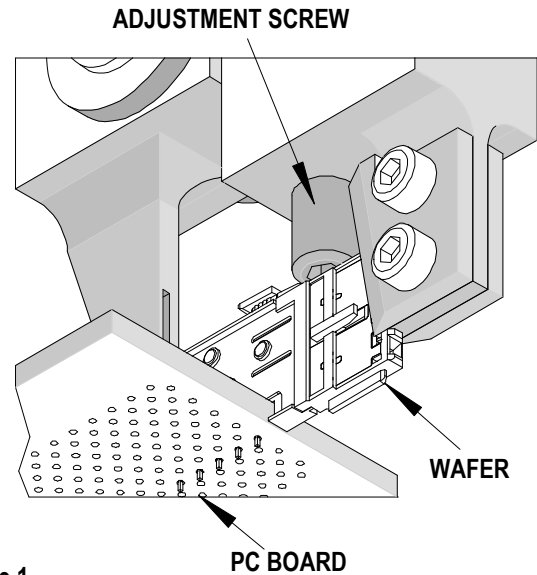

**NOTE:** Marking the defective wafer with white correction fluid or other similar material will aid in the removal process.

1. Position the wafer removal tool over the defective wafer with the toothed jaw and separators located over the pin end of the wafer and the slotted jaw over the nubs on the other end of the wafer. The adjustment screw should be set so that it rests on top of the wafers. This assists in the proper location of the jaws for different sized wafers. See Figure 1.
2. While holding the tool in position over the wafer, squeeze the handles until the separator blades on the toothed jaw separate the defective wafer from the adjacent wafers and the opposing jaws clamp the wafer.
3. While applying pressure to the handles, pull straight up until the wafer slips out of the assembly. It may be necessary to also remove and replace adjacent wafers as they are easily damaged in the process of removal.
4. See 62201-0999 VHDM® and VHDM® HSD\* *Installation Tooling Manual* for additional repair tools and information.