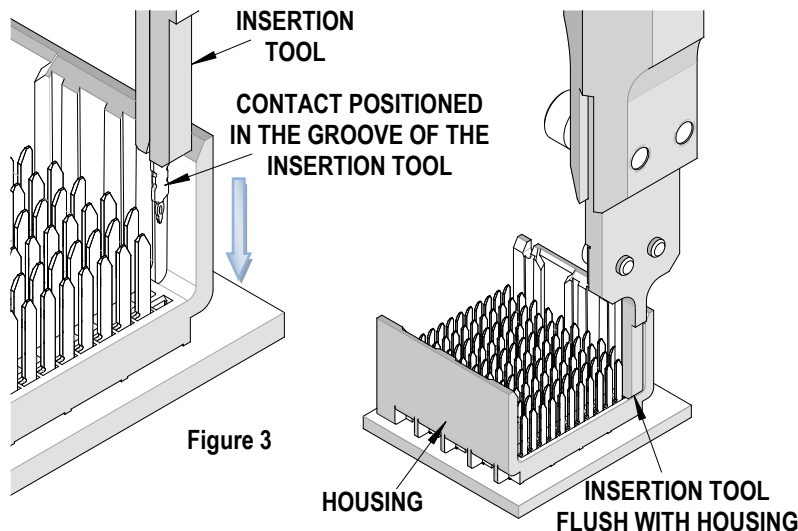

Figure 1

3. The signal contact is completely seated in the insertion tool when, the contacts shoulder is resting against the insertion tool tip and can no longer be moved up. See Figure 1.
4. Make sure the signal contact is in the correct orientation. Check the column where the repair signal contact is being replaced and compare the column to the contact signal on the insertion tool. The two should be the same. The adjacent column is oriented in the opposite direction. See Figure 2.
5. Line-up the pins tip on the signal contact, with the hole in the signal module and push the pin tip with the insertion tool through the housing and the PCB.
6. There is a clearance groove on the opposite side of the tool. When inserting the signal contact, make sure the tip of the tool is inside the sidewalls of the ground shield.
7. Continue pushing the signal contact until the insertion tool and terminal shoulder are seated securely to the inside housing surface. See Figure 3.
8. Pull the insertion tool straight up and remove. Check the final seating of the signal contact, the terminal shoulder should be seated flush with inside surface on housing.

Figure 2

Figure 3

Molex does not offer repair parts for Insertion Tools due to the inexpensive nature of the tool.

CAUTION: To prevent injury, wear eye protection when using this tool.

CAUTION: Molex application tooling specifications are valid only when used with Molex connectors and tooling.