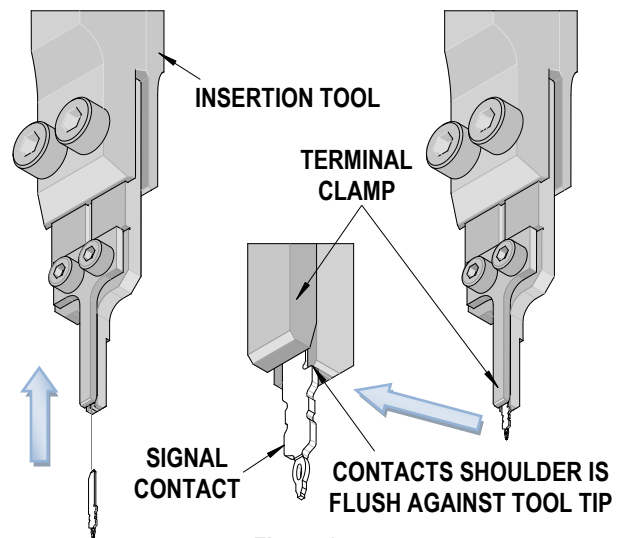

170535

OPERATION

Inspect the Signal Module and PCB. Make sure that the damaged signal contact has been completely removed.

Signal Contact Replacement

1. Place the signal contact at the tip of the insertion tool and slide the contact so it rests underneath the terminal clamp.
2. The signal contact will be guided using the groove located on the insertion tool and should be pushed all the way underneath the terminal clamp.

Figure 1

3. The signal contact is completely seated in the insertion tool when, the contacts shoulder is resting against the insertion tool tip and can no longer be moved up. See Figure 1.
4. Make sure the signal contact is in the correct orientation. Check the column where the repair signal contact is being replaced and compare the column to the contact signal on the insertion tool. The two should be the same. The adjacent column is oriented in the opposite direction. See Figure 2.
5. Line-up the pins tip on the signal contact, with the hole in the signal module and push the pin tip with the insertion tool through the housing and the PCB.
6. There is a clearance groove on the opposite side of the tool. When inserting the signal contact, make sure the tip of the tool is inside the sidewalls of the ground shield.
7. Continue pushing the signal contact until the insertion tool and terminal shoulder are seated securely to the inside housing surface. See Figure 3.
8. Pull the insertion tool straight up and remove. Check the final seating of the signal contact, the terminal shoulder should be seated flush with inside surface on housing.

Figure 2

Figure 3

Molex does not offer repair parts for Insertion Tools due to the inexpensive nature of the tool.

CAUTION: To prevent injury, wear eye protection when using this tool.

CAUTION: Molex application tooling specifications are valid only when used with Molex connectors and tooling.