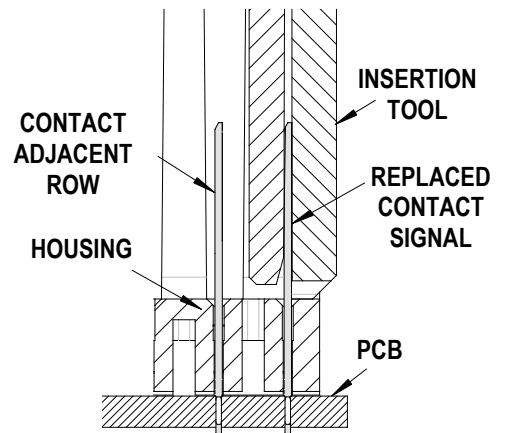

170535

OPERATION

Inspect the Signal Module and PCB. Make sure that the damaged signal contact has been completely removed.

Signal Contact Replacement

1. Place the signal contact at the tip of the insertion tool and slide the contact so it rests underneath the terminal clamp.
2. The signal contact will be guided using the groove located on the insertion tool and should be pushed all the way underneath the terminal clamp.

Figure 1

3. The signal contact is completely seated in the insertion tool when, the contacts shoulder is resting against the insertion tool tip and can no longer be moved up. See Figure 1.
4. Make sure the signal contact is in the correct orientation. Check the column where the repair signal contact is being replaced and compare the column to the contact signal on the insertion tool. The two should be the same. The adjacent column is oriented in the opposite direction. See Figure 2.
5. Line-up the pins tip on the signal contact, with the hole in the signal module and push the pin tip with the insertion tool through the housing and the PCB.
6. There is a clearance groove on the opposite side of the tool. When inserting the signal contact, make sure the tip of the tool is inside the sidewalls of the ground shield.
7. Continue pushing the signal contact until the insertion tool and terminal shoulder are seated securely to the inside housing surface. See Figure 3.
8. Pull the insertion tool straight up and remove. Check the final seating of the signal contact, the terminal shoulder should be seated flush with inside surface on housing.

Figure 2

Figure 3

Molex does not offer repair parts for Insertion Tools due to the inexpensive nature of the tool.

CAUTION: To prevent injury, wear eye protection when using this tool.

CAUTION: Molex application tooling specifications are valid only when used with Molex connectors and tooling.