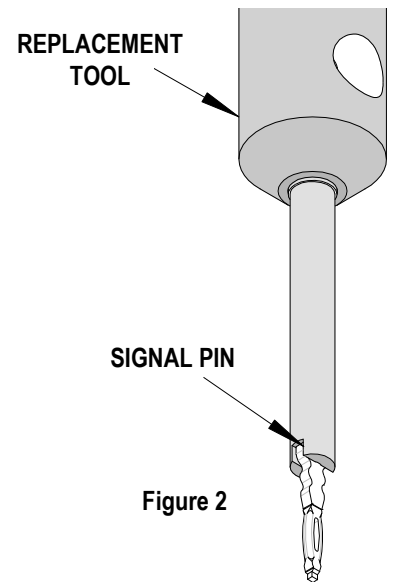

FIGURE 1

If a signal pin is broken off at the housing surface, it can be pushed out from the other side using a 0.46 to 0.71mm (.018" to .020") diameter steel pin.

WARNING: Once a signal pin has been used, NEVER try to reuse it even though it may look fine. NEVER replace a pin in the same through plated hole more than two (2) times.

Signal Pin Replacement

1. Place the signal pin into the tip of the replacement tool with the round end into the hole and the shoulder into the slot. Due to the small size of the pins, a tweezers may help in this operation.
2. The signal pin is completely seated in the replacement tool when, the pin shoulder is resting against the tool slot and can no longer be moved up. See Figure 1.
3. Line up the tip of the signal pin with the rectangular hole in the signal module and push the pin tip with the tool through the housing and the PCB.

Figure 2

4. Continue pushing the signal contact until the tool and terminal shoulder are seated securely to the inside housing surface. See Figure 3.
5. Remove the replacement tool from the connector.

Notes: