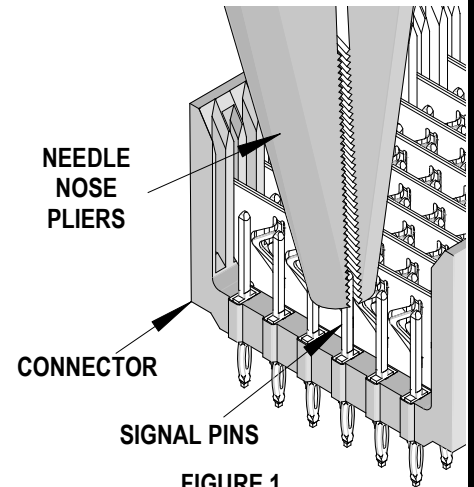

OPERATION:

Signal Pin Removal

To remove a damaged signal pin, grasp them with a needle nose pliers and pull straight up from the board. See Figure 1.

In some cases it may be necessary to straighten a bent pin with tweezers to allow access with the pliers.

FIGURE 1

If a signal pin is broken off at the housing surface, it can be pushed out from the other side using a 0.46 to 0.71mm (.018" to .020") diameter steel pin.

WARNING: Once a signal pin has been used, NEVER try to reuse it even though it may look fine. NEVER replace a pin in the same through plated hole more than two (2) times.