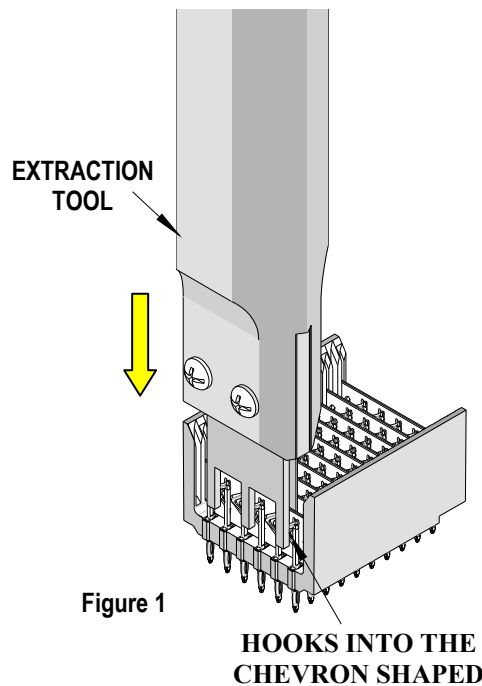

OPERATION:

1. Locate the damaged shield in the housing.
2. Slide the removal tool over the shield so the shield is between the hooks and the back cover on the tool.
3. Fasten the (3) hooks of the extraction tool into the chevron shaped slots in the shield. See Figure 1.
4. When the hooks are secured into the shield, pull straight up to remove the shield. See Figure 2.

CAUTION: Be careful not to place any fingers near the shield to be removed. It may break loose from the housing when being pulled out and can cause injury to fingers.

5. To remove the shield from the extraction tool, push the shield upward and against the back cover.
6. Slide the shield to one side of the tool and pull out.
7. Use the 62201-5800 (6-Row) Shield Replacement Tool to replace the damaged shields. See ATS-622015800 specification sheet for instructions.