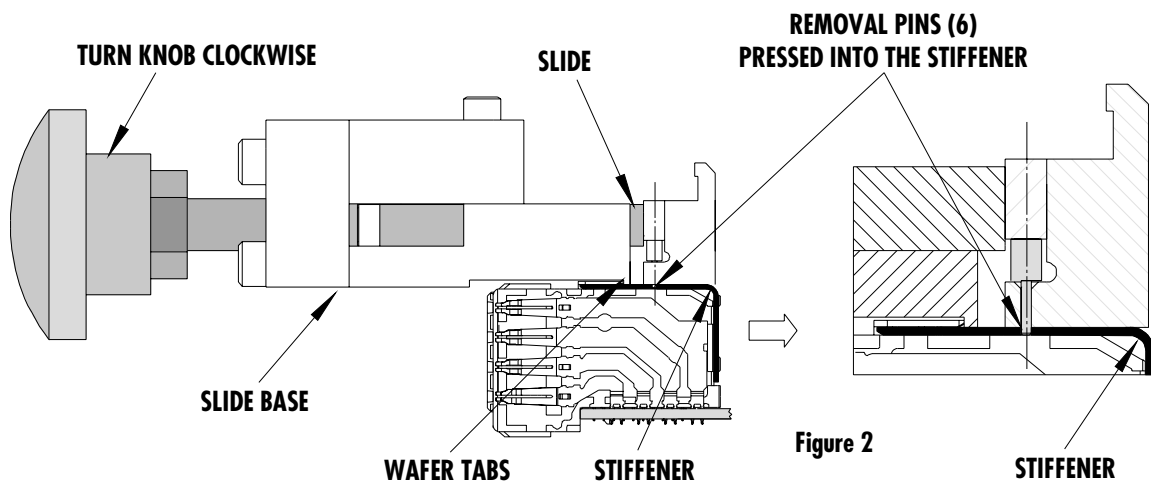

Metal Stiffener Removal

1. Place the small removal pins that are in the stiffener locator into the round holes in the metal stiffener. Align the slide base with the step on the tool against the wafer tabs that protrude through the stiffener.
2. Rotate the knob clockwise (CW) to position the step on the slide base so it will push against the wafer tabs. Continue turning the knob so the metal stiffener will be pushed off the wafers. See Figure 2.
3. If the connector is long enough, it may be necessary to work the stiffener loose by moving the removal tool from one end of the connector to the other until the metal stiffener can be easily removed.
4. The metal stiffener should now be free of the wafer modules and any damaged wafer can be replaced.