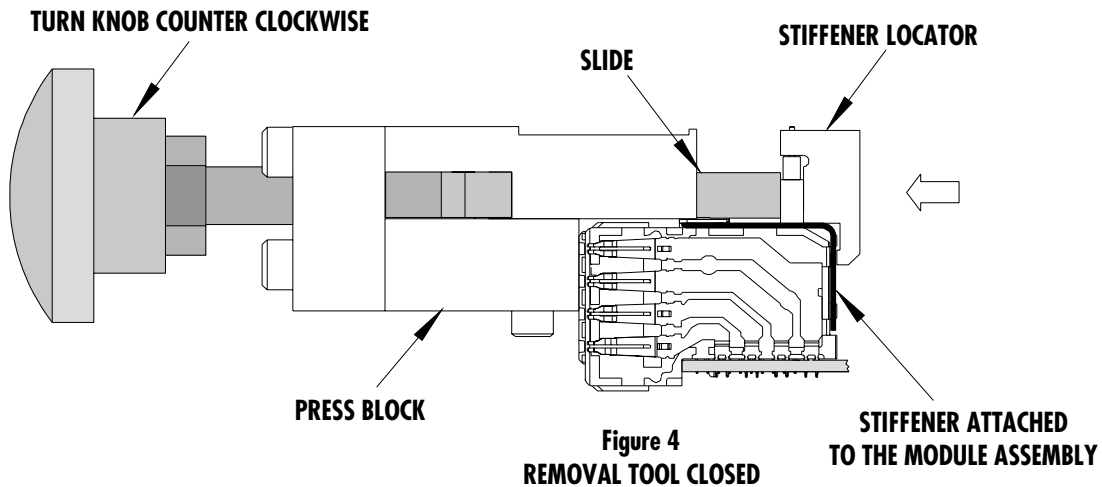

5. Turn the knob on the tool counter clockwise (CCW) so the stiffener locator moves toward the press block. With the module assembly in between the two, the metal stiffener will be seat properly.
6. Do not turn knob excessively. When the knob becomes difficult to turn, this is an indication that the stiffener is seated fully