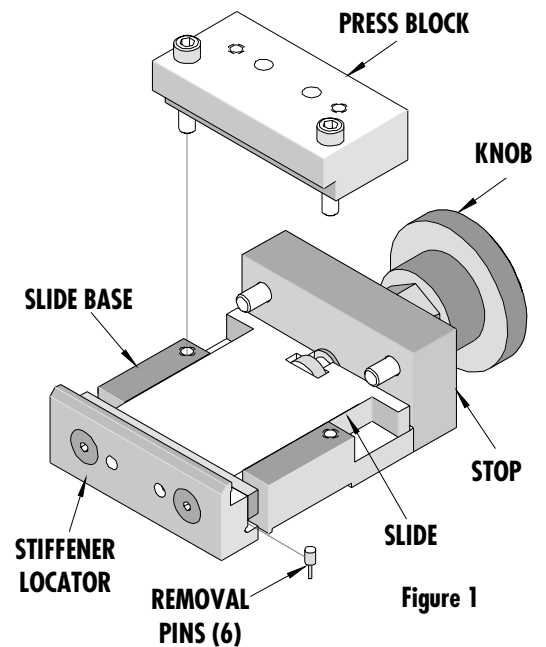

DESCRIPTION

The VHDM®* and VHDM-HSD™ Daughter Card Connector consists of a metal stiffener that combines modular signal wafers, power modules, and guidance modules to create one custom assembly that is assigned a custom part.

The VHDM®* and VHDM-HSD™ 6-8 Row Daughter Card Stiffener Removal Tool consists of slide base, stiffener locator to push the metal stiffener away from the connector assembly, and a clamp knob to actuate the stiffener locator block so the metal stiffener can be removed from the module assembly