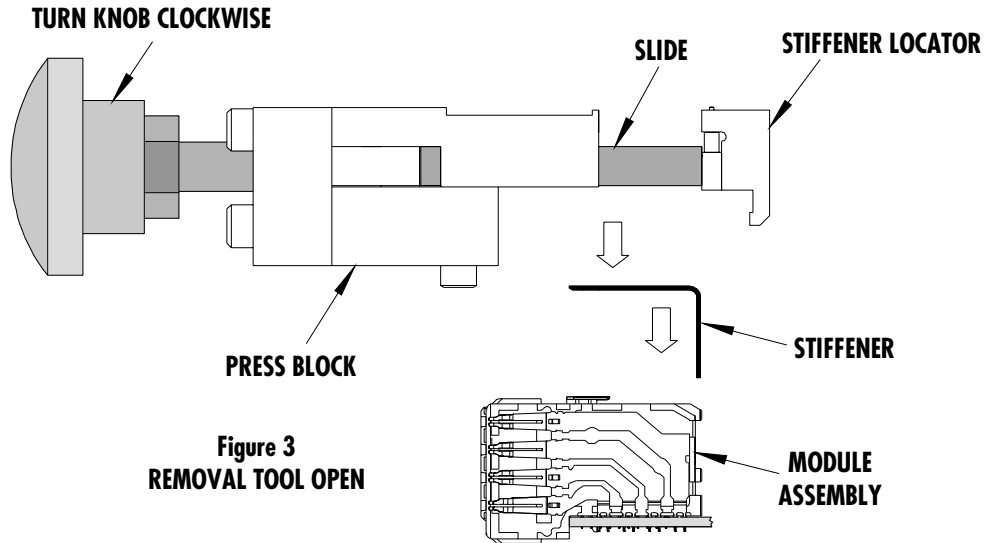

Metal Stiffener Replacement

1. When all the damaged wafers have been repaired the metal stiffener can be reattached to the module assembly.
2. To do this, align the metal stiffener in the proper position with all individual modules. See Figure 3. Push metal stiffener onto the modules.

3. After the metal stiffener is positioned correctly on the module assembly, orient the Stiffener Removal Tool and rotate tool as shown in Figure 4. The installation of the metal stiffener utilizes the opposite side of the tool.
4. Position the tool so it will fit over the module assembly. Turn the knob in either direction allowing the tool to open or close enough so the module assembly fits between the press block and the stiffener locator. The stiffener locator should butt up against the metal stiffener. See Figure 4.