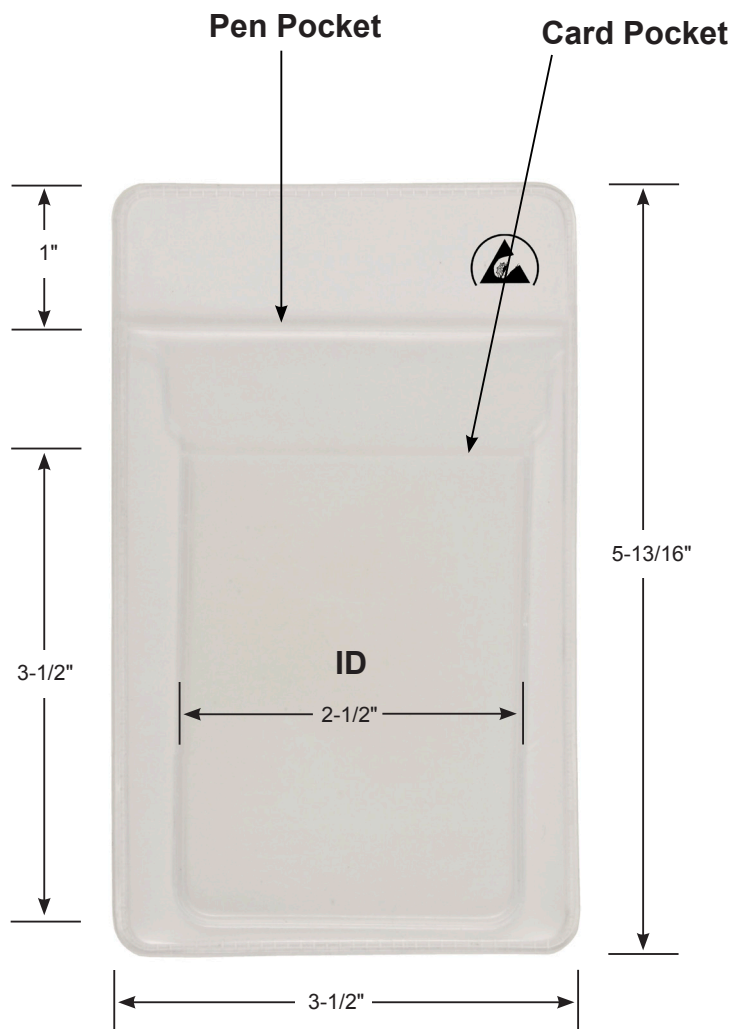

Email & Skype: info@chipsmall.com Web: www.chipsmall.com

Address: A1208, Overseas Decoration Building, #122 Zhenhua RD., Futian, Shenzhen, China

- Clear Dissipative Vinyl Material
 - Material: ESD Matte Soft
 - Material Thickness: 0.012" (1S) front & back
 - Material Tolerance (thickness): ±10%
- Used with ESD smocks and garments to prevent pockets from tearing or ripping.
- RTT: 10E6 to 10E10 ohms per ANSI/ESD S11.11
Safe to be used near ESD susceptible items
- Badge Holder
Displays and allows for easy access to wearer's identification