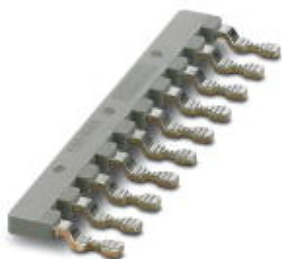

Email & Skype: info@chipsmall.com Web: www.chipsmall.com

Address: A1208, Overseas Decoration Building, #122 Zhenhua RD., Futian, Shenzhen, China

Insertion bridge - EB 10- BK 4 - 0801131

Please be informed that the data shown in this PDF Document is generated from our Online Catalog. Please find the complete data in the user's documentation. Our General Terms of Use for Downloads are valid (<http://phoenixcontact.com/download>)

Insertion bridge, 10-pos., for strip terminal block, BK 4

Key Commercial Data

Packing unit	10 STK
GTIN	 4 017918 006259
GTIN	4017918006259

Technical data

Technical data

Color	black
Material	CU
Number of positions	10