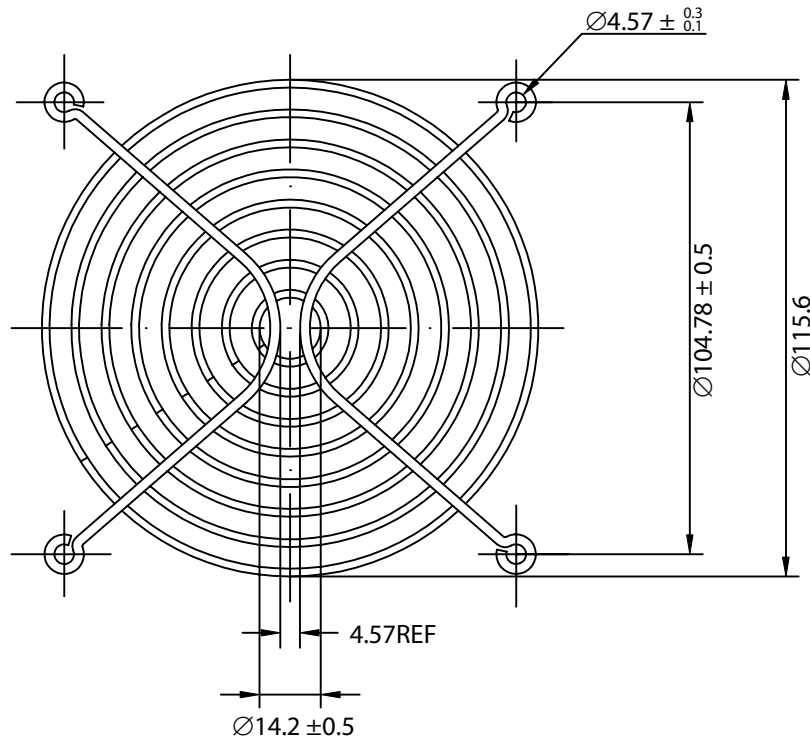

NOTES:

1. MATERIAL: C1008 BRIGHT BASIC WIRE
2. FINISH: BRIGHT NICKEL CHROME PLATING
3. 0.35 ± 0.05 DEPTH OF SERRATIONS ON WIRE
4. RING: Ø1.8 ± 0.1mm  
RIB: Ø1.8 ± 0.1mm
5. GENERAL TOLERANCE UNLESS NOTED IS ± 0.5mm
6. RoHS COMPLIANT