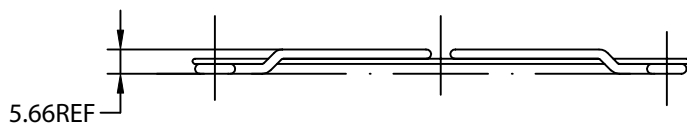

NOTES:

1. MATERIAL: C1008 BRIGHT BASIC WIRE
2. FINISH: BRIGHT NICKEL CHROME PLATING
3. 0.35 ± 0.05 DEPTH OF SERRATIONS ON WIRE
4. RING: Ø1.8 ± 0.1mm  
RIB: Ø1.8 ± 0.1mm
5. GENERAL TOLERANCE UNLESS NOTED IS ± 0.5mm
6. RoHS COMPLIANT