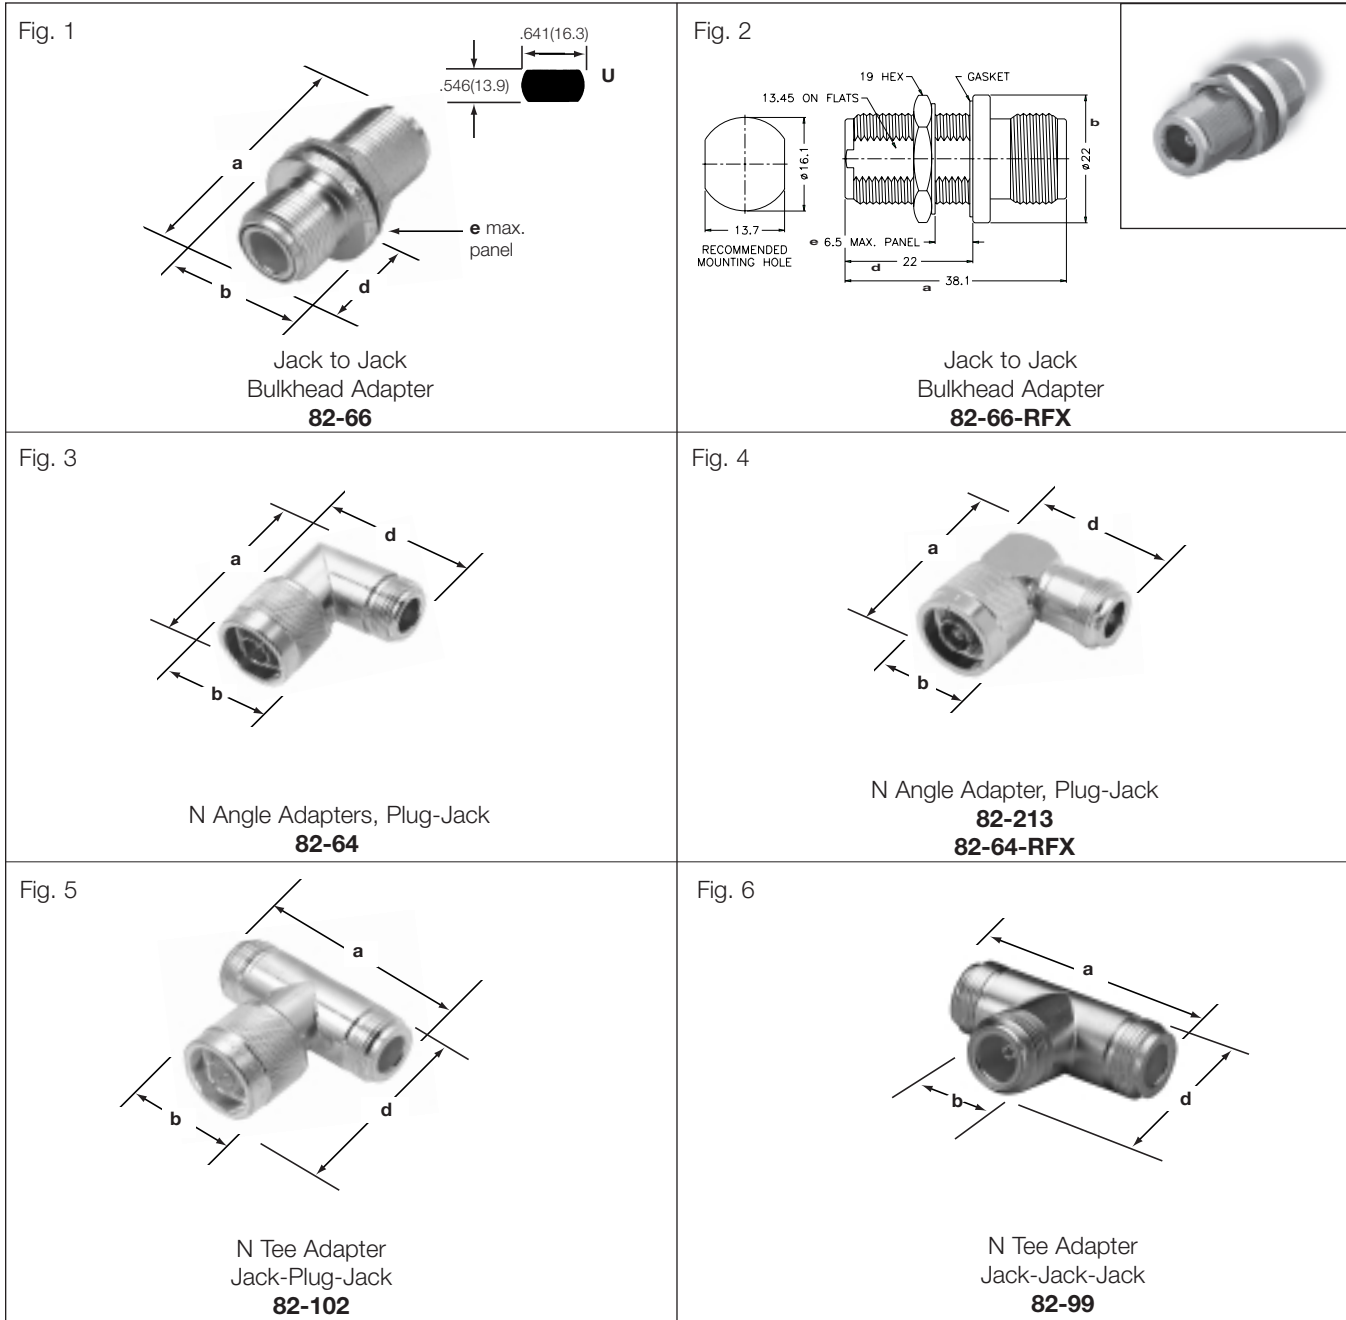

Email & Skype: info@chipsmall.com Web: www.chipsmall.com

Address: A1208, Overseas Decoration Building, #122 Zhenhua RD., Futian, Shenzhen, China

Type N Adapters, Bulkhead/Angle & Tee

N ADAPTERS

Adapter Ends	Description	Dimensions, inches (millimeters)				Mtg Hole	Construction Notes			Military Number	Amphenol Number	Fig.
		a	b	d	e		Plt.	Ins.	Other			
Jack-Jack	Bulkhead	1.63(41.3)	.813(20.6)	.708(18.0)	.312(7.9)	U	P1	D6	Pressurized	UG-30/U	82-66	1 ▲
Jack-Jack	Bulkhead	1.50(38.1)	.866(22.0)	.866(22.0)	.256(6.5)	U	P1	D6	Pressurized	UG-30/U	82-66-RFX	2 ▲
Jack-Plug	Angle	1.44(36.5)	.813(20.6)	1.37(34.9)	—	—	P1	D1	Mitre Body	UG-27A/U	82-64	3 ▲
Plug-Jack	Angle	1.44(36.5)	.813(20.6)	1.28(32.5)	—	—	P7	D1	Cubic Body	—	82-64-RFX	4 ▲
Plug-Jack	Angle	1.31(33.3)	.813(20.6)	1.40(35.7)	—	—	P1	D1	Cubic Body	UG-27C/U	82-213	4 ▲
Jack-Plug-Jack	Tee	1.75(44.5)	.813(20.6)	1.48(37.6)	—	—	P5	D1	—	UG-107B/U	82-102	5
Jack-Jack-Jack	Tee	1.75(44.5)	.656(16.7)	1.22(31.0)	—	—	P5	D1	—	UG-28A/U	82-99	6