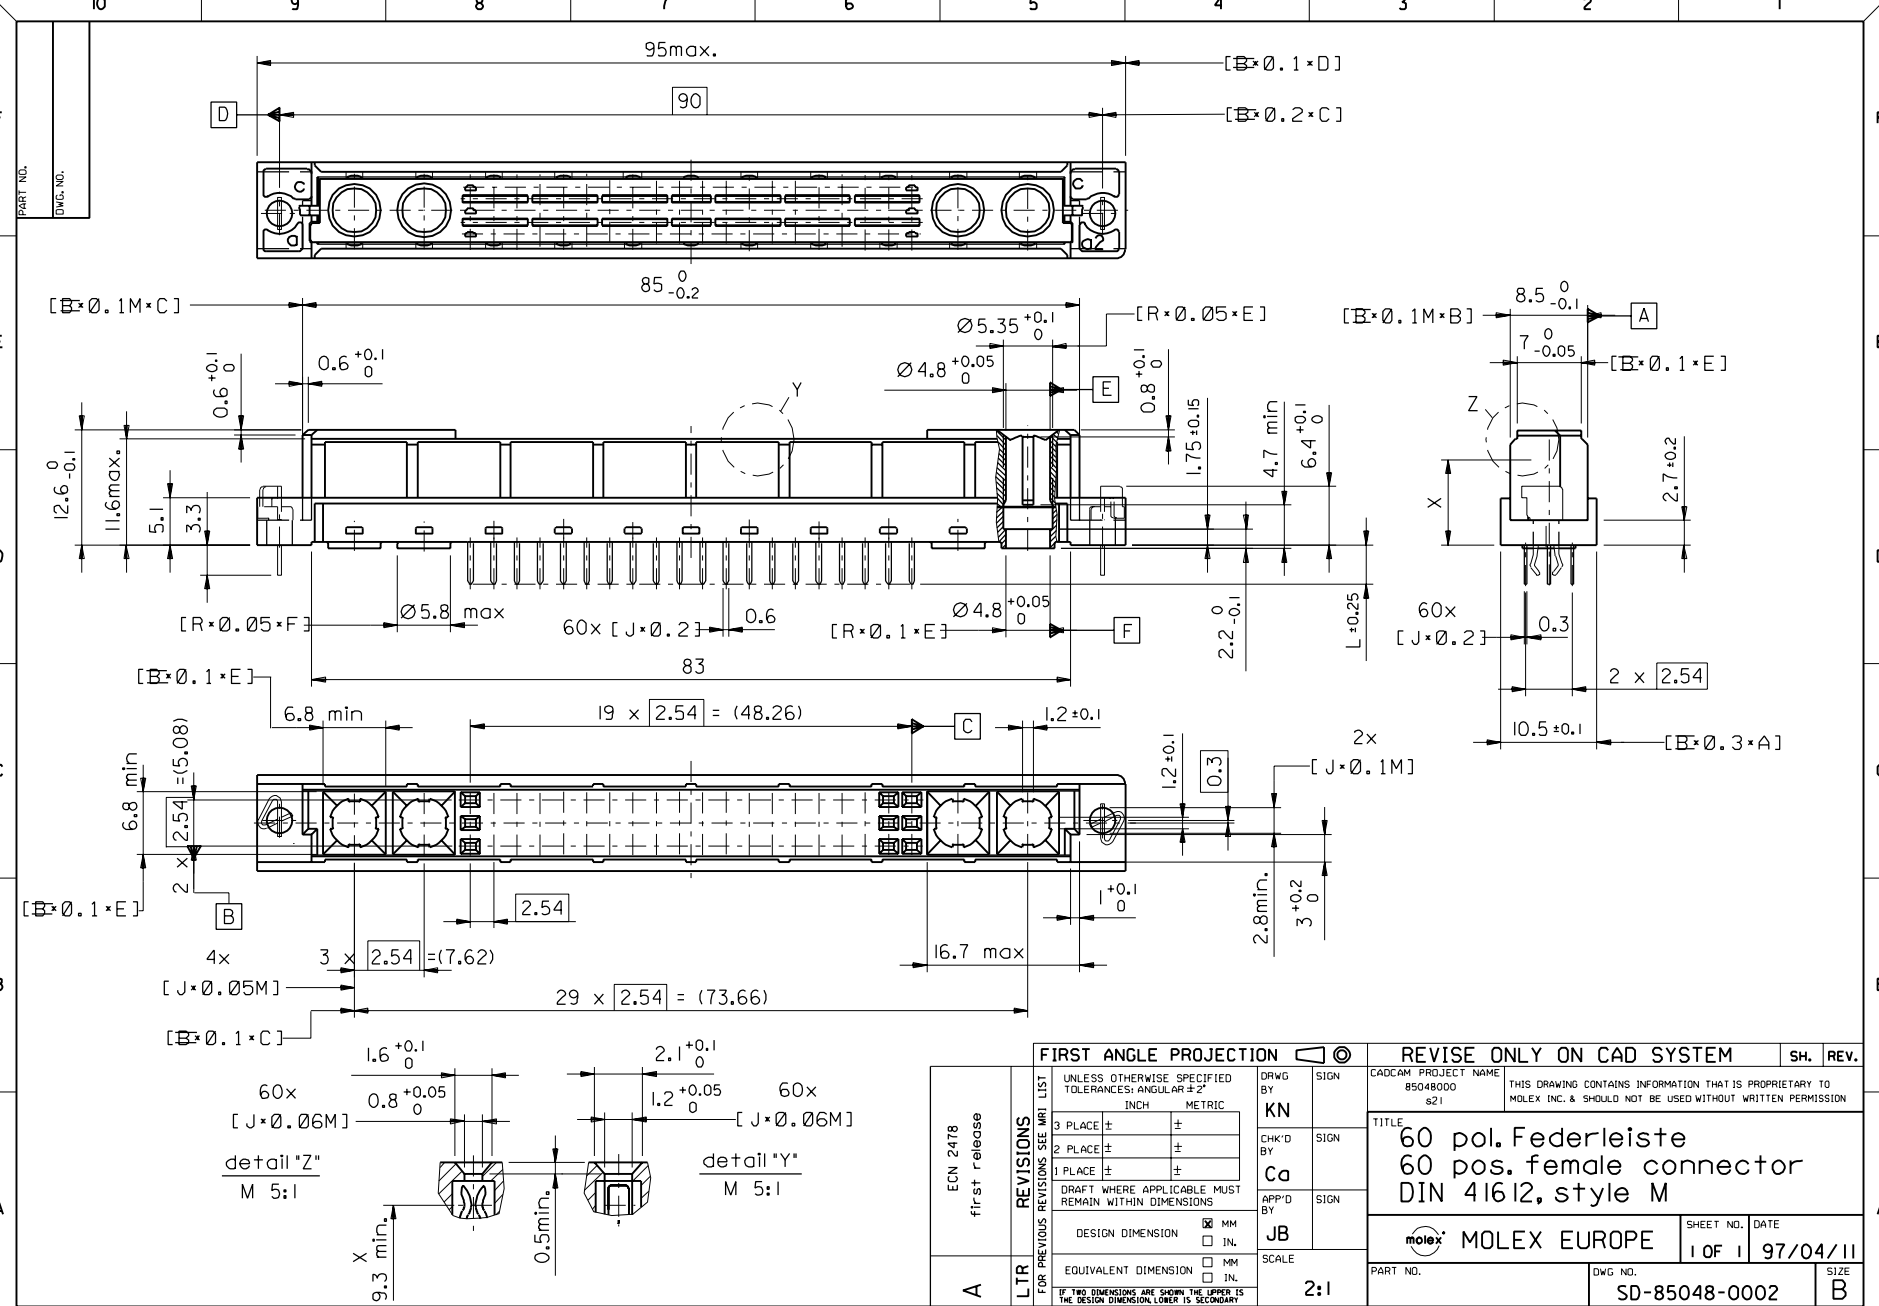

Email & Skype: info@chipsmall.com Web: www.chipsmall.com

Address: A1208, Overseas Decoration Building, #122 Zhenhua RD., Futian, Shenzhen, China

PART NO.
DWG. NO.

F
E
D
C
B
A

A

7132-1283

FIRST ANGLE PROJECTION		REVISE ONLY ON CAD SYSTEM		SH.	REV.
UNLESS OTHERWISE SPECIFIED TOLERANCES: ANGULAR ±2°		CAD/CAM PROJECT NAME		THIS DRAWING CONTAINS INFORMATION THAT IS PROPRIETARY TO MOLEX INC. & SHOULD NOT BE USED WITHOUT WRITTEN PERMISSION	
INCH		85048000		s21	
METRIC		TITLE		60 pol. Federleiste 60 pos. female connector DIN 41612, style M	
3 PLACE ±		DRWG BY		SCALE	
2 PLACE ±		KN		2:1	
1 PLACE ±		CHK'D BY		PART NO.	
DRAFT WHERE APPLICABLE MUST REMAIN WITHIN DIMENSIONS		Ca		DWG. NO.	
DESIGN DIMENSION <input checked="" type="checkbox"/> MM		APP'D BY		SHEET NO. DATE	
EQUIVALENT DIMENSION <input type="checkbox"/> MM		JB		1 OF 1 97/04/11	
IF TWO DIMENSIONS ARE SHOWN THE UPPER IS THE DESIGN DIMENSION, LOWER IS SECONDARY		SCALE		MOLEX MOLEX EUROPE	
				SD-85048-0002	
				SIZE	
				B	