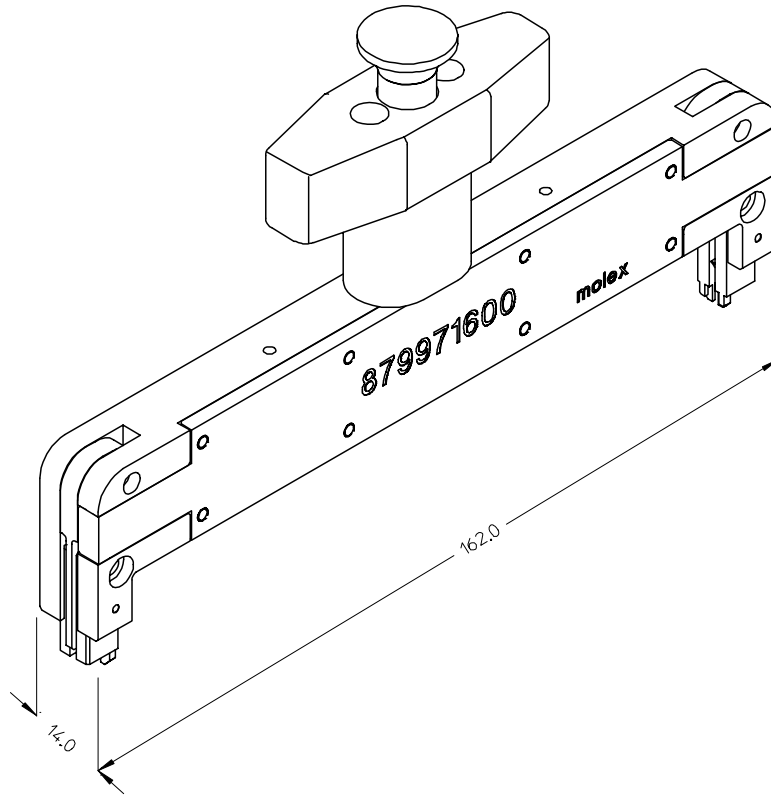

10 9 8 7 6 5 4 3 2 1

F

E

D

C

B

A

EC NO: S2005-0482 2004/12/17 DRWN:HYSOH 2004/12/17 CHKD:YYCHIN 2004/12/17 APPR:WPTAY 2004/12/17	QUALITY SYMBOLS ▽=0 ▽=0	GENERAL TOLERANCES (UNLESS SPECIFIED)		DIMENSION STYLE MM ONLY		SCALE NTS	DESIGN UNITS METRIC	THIRD ANGLE PROJECTION		
			mm	INCH	DRAWN BY	DATE	TITLE MODULE CARD EXTRACTOR DDR2, 1MM PITCH 276 CKTS VERT P/F, METAL LATCH			
		4 PLACES	± ---	± ---	HYSOH	2004/11/14				
		3 PLACES	± 0.01	± ---	CHECKED BY	DATE	MOLEX INCORPORATED			
2 PLACES	± 0.05	± ---	YYCHIN	2004/12/15						
1 PLACE	± 0.10	± ---	APPROVED BY	DATE	MATERIAL NO. 87997-1600		DOCUMENT NO. SD-87997-002		SHEET NO. 1 OF 1	
DRAFT WHERE APPLICABLE MUST REMAIN WITHIN DIMENSIONS		ANGULAR ± 2 °		WPTAY 2004/12/15		THIS DRAWING CONTAINS INFORMATION THAT IS PROPRIETARY TO MOLEX INCORPORATED AND SHOULD NOT BE USED WITHOUT WRITTEN PERMISSION				