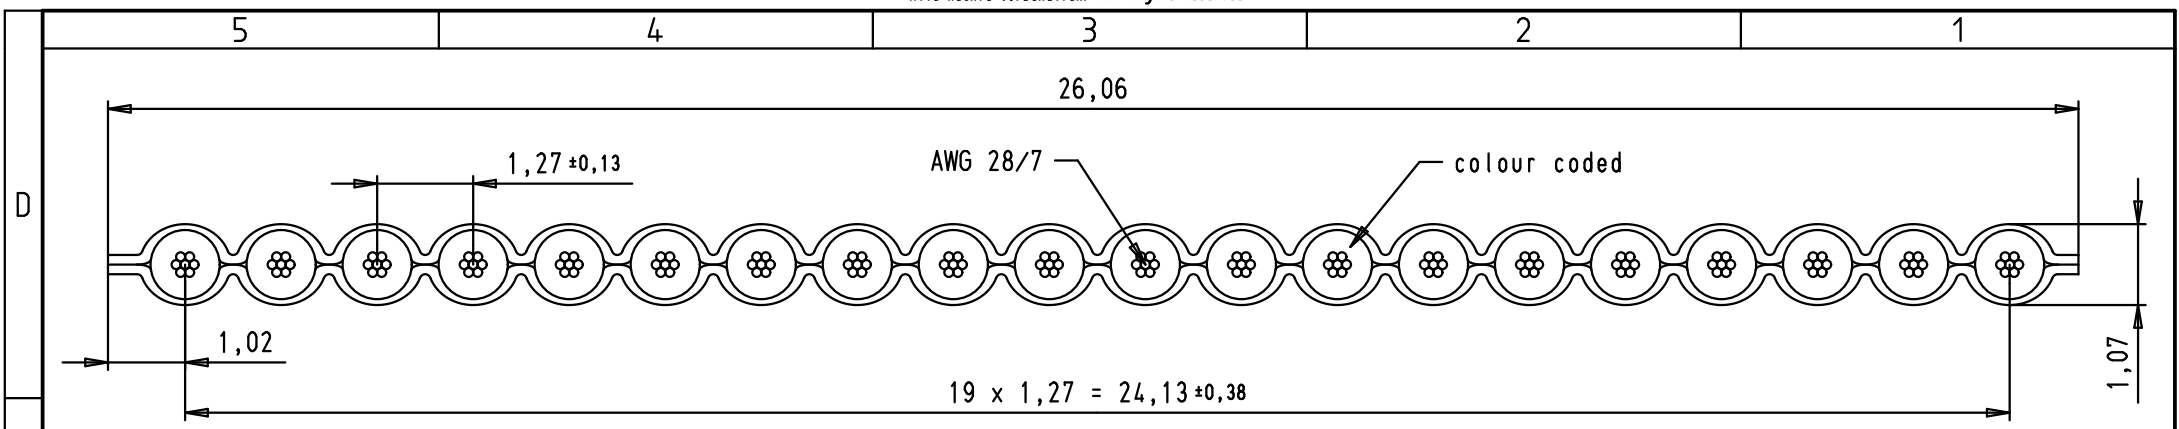

Email & Skype: info@chipsmall.com Web: www.chipsmall.com

Address: A1208, Overseas Decoration Building, #122 Zhenhua RD., Futian, Shenzhen, China

- Wire ————— Cu tinned
- Gauge ————— AWG 28/7
- Voltage rating ————— 300 Vr.m.s
- Conductor resistance ————— 221 mΩ/m
- Capacity unbalanced ————— 49 pF/m
- Impedance unbalanced ————— 105 Ω
- Signal delay ————— 5,2 ns/m
- Insulation material ————— PVC
- Temperature rating ————— -20°C to +105°C
- Flammability rating ————— UL: VW1
- Insulation resistance ————— 1000 MΩ/km

Colour code sequence (in 10 steps):
 brown, red, orange, yellow, green,
 blue, violet, grey, white, black

				Dot.	Name	 All Dim. in mm Orig. Size DIN A 4	SEK 18 Flat cable 20 poles, twisted pair, length per reel: 30,48 m colour coded, UL 20130, IEC 918	Maßstab/ Scale
			Detail.	25/10/05	JMDR			10:1
			Insp.					
			Stand.					
33990	15/05/07	PK	HARTING EURL F-95972 Paris				TB 09 18 020 7006	Blatt/ Page
33247	25/10/05	JMDR						1 / 1
Mod.	Dot.	Name						Sub.