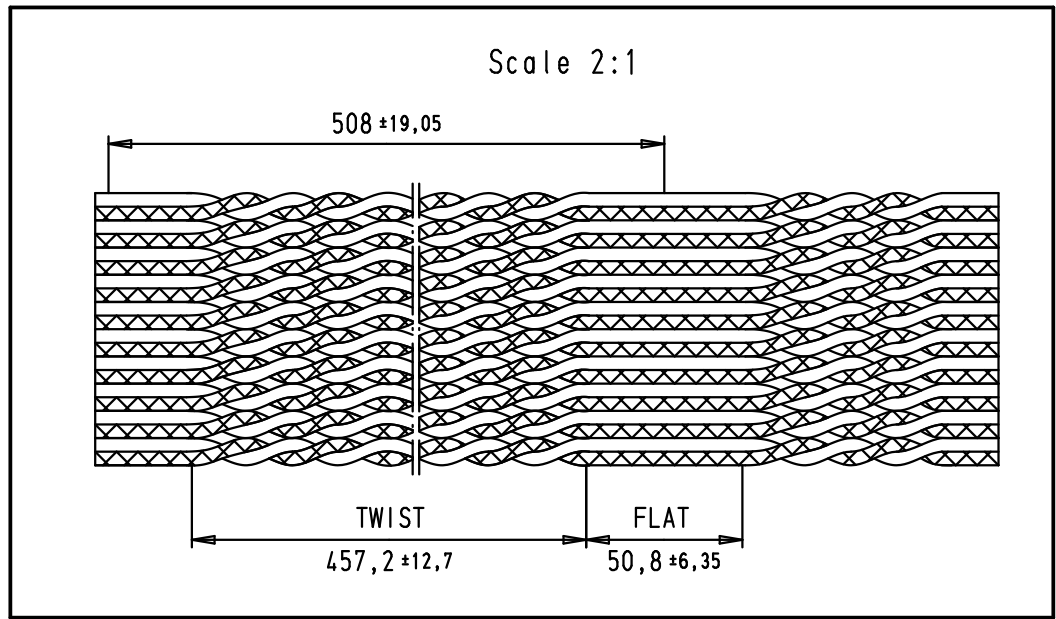

Email & Skype: info@chipsmall.com Web: www.chipsmall.com

Address: A1208, Overseas Decoration Building, #122 Zhenhua RD., Futian, Shenzhen, China

- Wire ————— Cu tinned
- Gauge ————— AWG 28/7
- Voltage rating ————— 300 Vr.m.s
- Conductor resistance ————— 221 mΩ/m
- Capacity unbalanced ————— 49 pF/m
- Impedance unbalanced ————— 105 Ω
- Signal delay ————— 5,2 ns/m
- Insulation material ————— PVC
- Temperature rating ————— -20°C to +105°C
- Flammability rating ————— UL: VW1
- Insulation resistance ————— 1000 MΩ/km

Colour code sequence (in 10 steps):
 brown, red, orange, yellow, green,
 blue, violet, grey, white, black

				Dot.	Name	 All Dim. in mm Orig. Size DIN A 4	SEK 18 Flat cable 20 poles, twisted pair, length per reel: 30,48 m colour coded, UL 20130, IEC 918	Maßstab/ Scale
			Detail.	25/10/05	JMDR			10:1
			Insp.					
			Stand.					
33990	15/05/07	PK	HARTING EURL F-95972 Paris				TB 09 18 020 7006	Blatt/ Page
33247	25/10/05	JMDR						1 / 1
Mod.	Dot.	Name						Sub.