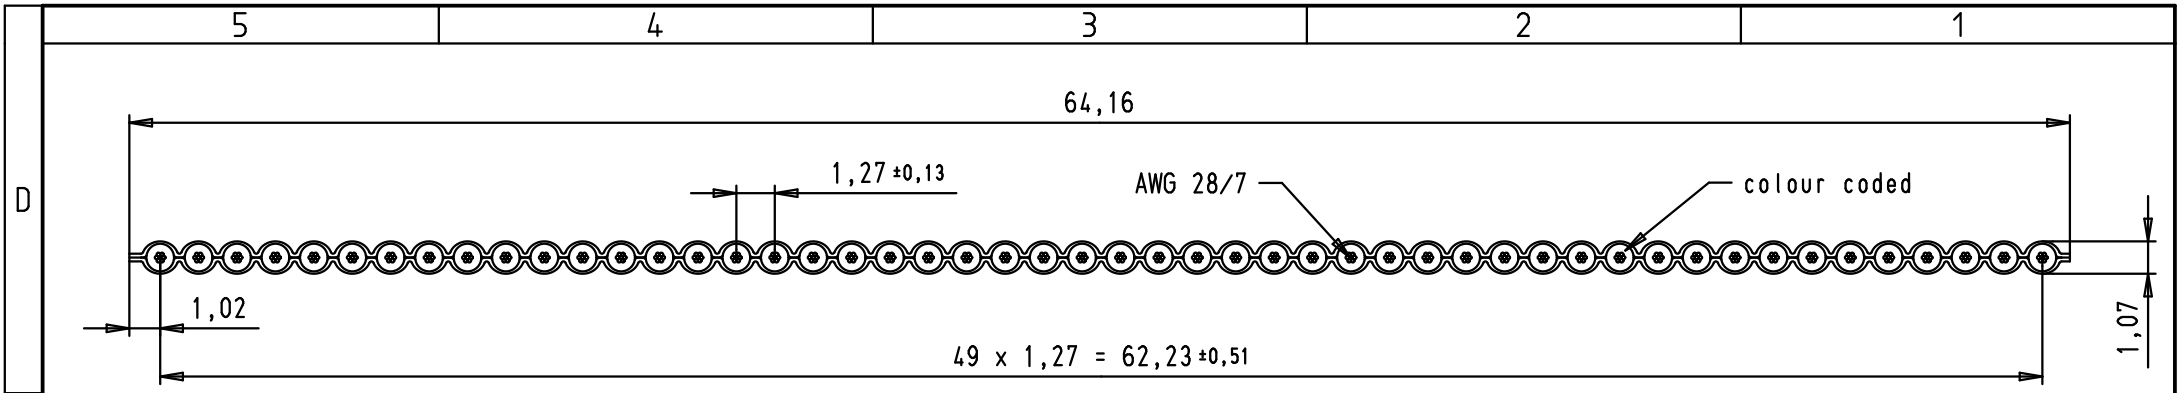

Email & Skype: info@chipsmall.com Web: www.chipsmall.com

Address: A1208, Overseas Decoration Building, #122 Zhenhua RD., Futian, Shenzhen, China

- Wire ————— Cu tinned
- Gauge ————— AWG 28/7
- Voltage rating ————— 300 Vr.m.s
- Conductor resistance ————— 221 mΩ/m
- Capacity unbalanced ————— 49 pF/m
- Impedance unbalanced ————— 105 Ω
- Signal delay ————— 5,2 ns/m
- Insulation material ————— PVC
- Temperature rating ————— -20°C to +105°C
- Flammability rating ————— UL: VW1
- Insulation resistance ————— 1000 MΩ/km

Colour code sequence (in 10 steps):
brown, red, orange, yellow, green,
blue, violet, grey, white, black

			Dot.	Name	<p>All Dim. in mm Orig. Size DIN A 4</p>	SEK 18 Flat cable 50 poles, twisted pair, length per reel: 30,48 m colour coded, UL 20130, IEC 918	Maßstab/ Scale 4:1	
			Detail.	25/10/05				JMDR
			Insp.					
			Stand.					
	33990	15/05/07	PK	HARTING EURL F-95972 Paris			TB 09 18 050 7006	Blatt/ Page 1 / 1
	33247	25/10/05	JMDR					
	Mod.	Dot.	Name					