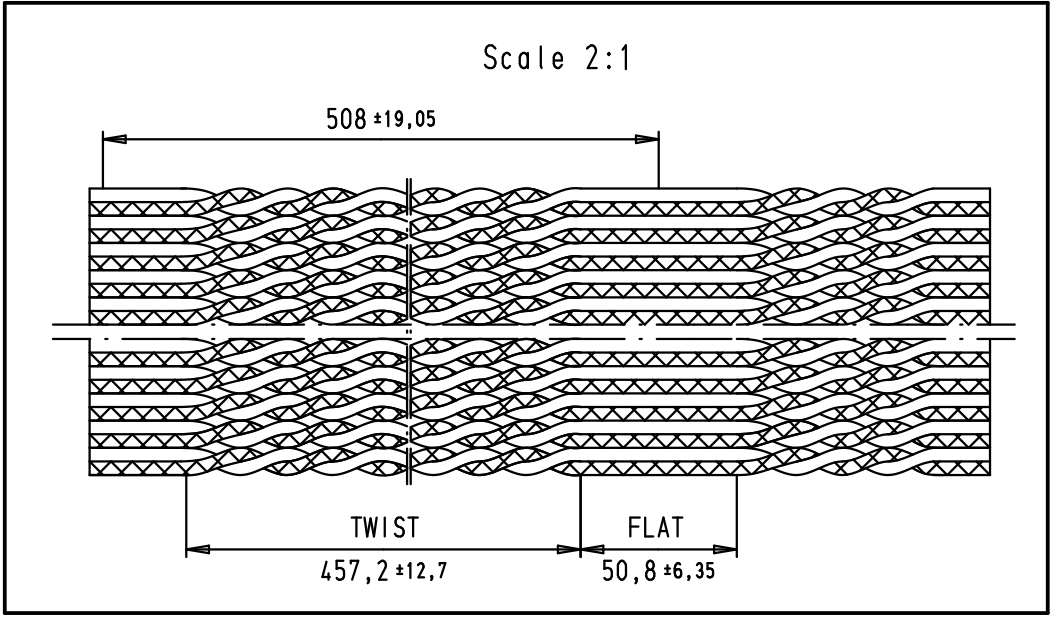

Email & Skype: info@chipsmall.com Web: www.chipsmall.com

Address: A1208, Overseas Decoration Building, #122 Zhenhua RD., Futian, Shenzhen, China

- Wire ————— Cu tinned
- Gauge ————— AWG 28/7
- Voltage rating ————— 300 Vr.m.s
- Conductor resistance ————— 221 mΩ/m
- Capacity unbalanced ————— 49 pF/m
- Impedance unbalanced ————— 105 Ω
- Signal delay ————— 5,2 ns/m
- Insulation material ————— PVC
- Temperature rating ————— -20°C to +105°C
- Flammability rating ————— UL: VW1
- Insulation resistance ————— 1000 MΩ/km

Colour code sequence (in 10 steps):
brown, red, orange, yellow, green,
blue, violet, grey, white, black

			Dot.	Name	<p>All Dim. in mm Orig. Size DIN A 4</p>	SEK 18 Flat cable 50 poles, twisted pair, length per reel: 30,48 m colour coded, UL 20130, IEC 918	Maßstab/ Scale 4:1	
			Detail.	25/10/05				JMDR
			Insp.					
			Stand.					
	33990	15/05/07	PK	HARTING EURL F-95972 Paris			TB 09 18 050 7006	Blatt/ Page 1 / 1
	33247	25/10/05	JMDR					
	Mod.	Dot.	Name					