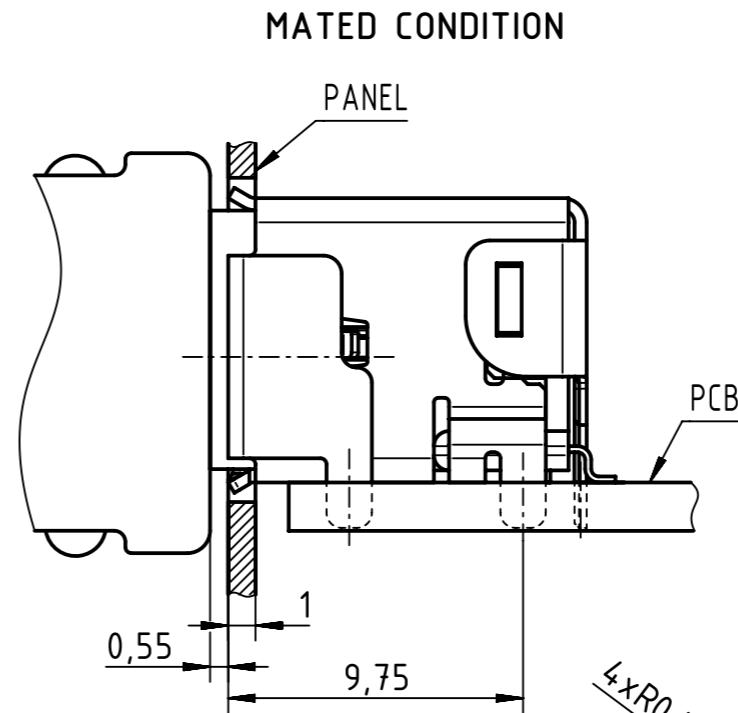

REFERENCE DIMENSIONS OF PANEL CUT OUT

Pin	10BASE-T 100 BASE-TX	1/10GBASE-T
1	TX+	BI_DA+
2	TX-	BI_DA-
3	N.C.	GND
4	N.C.	BI_DC+
5	N.C.	BI_DC-
6	RX+	BI_DB+
7	RX-	BI_DB-
8	N.C.	GND
9	N.C.	BI_DD+
10	N.C.	BI_DD-

09452812560: Tape & reel packaging (400 pcs.)  
 09452812560333: Single packaging (1 pcs.)

	All rights reserved Department EC PD - RO	All Dimensions in mm Original Size DIN A3	Scale 2:1	Free size tol.	Ref. Sub.
	HARTING Electronics GmbH D-32339 Espelkamp	Created by POPESCU	Inspected by AVRAM	Standardisation HOFFMANN	Date 2016-10-28
Title HA ix Ind jack Cat.6A 10p SMD angl.vert.					State Final Release
Type TB		Number 09452812560			Doc-Key / ECM-Nr. 100695472/UGD/000/A 500000110819
					Rev. A Page 1/1