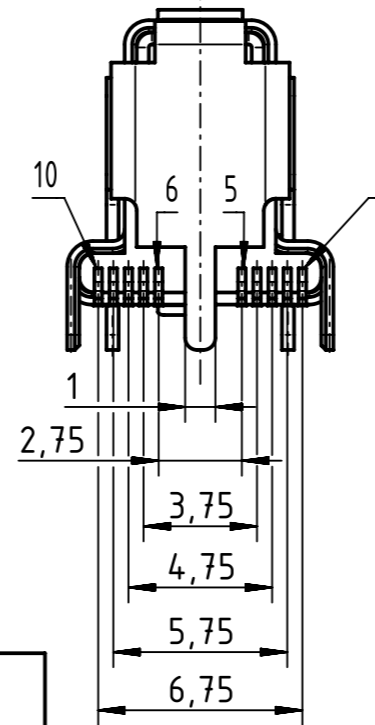

REFERENCE DIMENSIONS OF PANEL CUT OUT

Pin	10BASE-T 100 BASE-TX	1/10GBASE-T
1	TX+	BI_DA+
2	TX-	BI_DA-
3	N.C.	GND
4	N.C.	BI_DC+
5	N.C.	BI_DC-
6	RX+	BI_DB+
7	RX-	BI_DB-
8	N.C.	GND
9	N.C.	BI_DD+
10	N.C.	BI_DD-

09452812560: Tape & reel packaging (400 pcs.)  
 09452812560333: Single packaging (1 pcs.)

	All rights reserved Department EC PD - RO	All Dimensions in mm Original Size DIN A3	Scale 2:1	Free size tol.	Ref. Sub.
	HARTING Electronics GmbH D-32339 Espelkamp	Created by POPESCU	Inspected by AVRAM	Standardisation HOFFMANN	Date 2016-10-28
Title HA ix Ind jack Cat.6A 10p SMD angl.vert.					State Final Release
Type TB		Number 09452812560			Doc-Key / ECM-Nr. 100695472/UGD/000/A 500000110819
					Rev. A Page 1/1