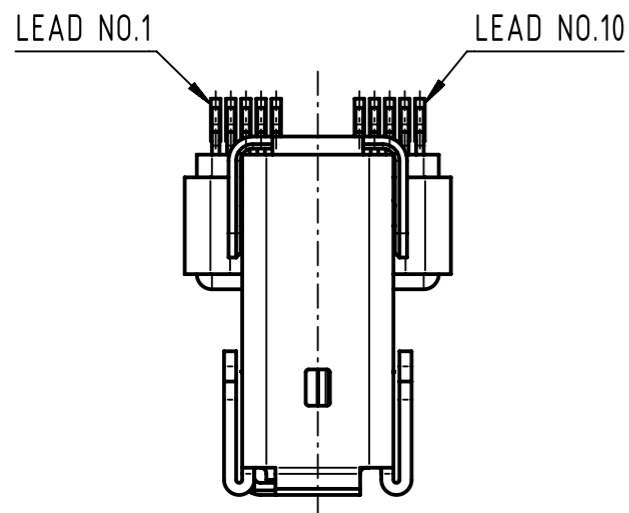

REFERENCE DIMENSIONS OF PANEL CUT OUT

Pin	10BASE-T 100 BASE-TX	1/10GBASE-T
1	TX+	BI_DA+
2	TX-	BI_DA-
3	N.C.	GND
4	N.C.	BI_DC+
5	N.C.	BI_DC-
6	RX+	BI_DB+
7	RX-	BI_DB-
8	N.C.	GND
9	N.C.	BI_DD+
10	N.C.	BI_DD-

09452812560: Tape & reel packaging (400 pcs.)  
 09452812560333: Single packaging (1 pcs.)

	All rights reserved Department EC PD - RO	All Dimensions in mm Original Size DIN A3	Scale 2:1	Free size tol.	Ref. Sub.
	HARTING Electronics GmbH D-32339 Espelkamp	Created by POPESCU	Inspected by AVRAM	Standardisation HOFFMANN	Date 2016-10-28
Title HA ix Ind jack Cat.6A 10p SMD angl.vert.					State Final Release
Type TB		Number 09452812560			Doc-Key / ECM-Nr. 100695472/UGD/000/A 500000110819
					Rev. A Page 1/1