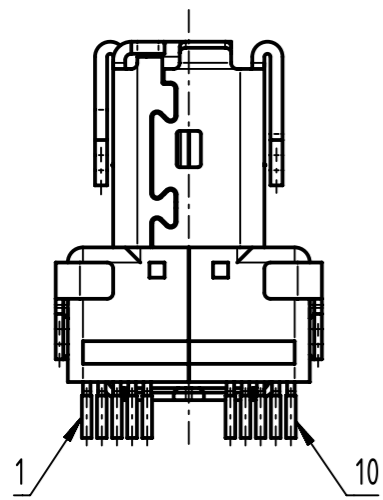

REFERENCE DIMENSIONS OF PANEL CUT OUT

Pin	10BASE-T 100 BASE-TX	1/10GBASE-T
1	TX+	BI_DA+
2	TX-	BI_DA-
3	N.C.	GND
4	N.C.	BI_DC+
5	N.C.	BI_DC-
6	RX+	BI_DB+
7	RX-	BI_DB-
8	N.C.	GND
9	N.C.	BI_DD+
10	N.C.	BI_DD-

09452812560: Tape & reel packaging (400 pcs.)  
 09452812560333: Single packaging (1 pcs.)

	All rights reserved Department EC PD - RO	All Dimensions in mm Original Size DIN A3	Scale 2:1	Free size tol.	Ref. Sub.
	HARTING Electronics GmbH D-32339 Espelkamp	Created by POPESCU	Inspected by AVRAM	Standardisation HOFFMANN	Date 2016-10-28
Title HA ix Ind jack Cat.6A 10p SMD angl.vert.					State Final Release
Type TB		Number 09452812560			Doc-Key / ECM-Nr. 100695472/UGD/000/A 500000110819
					Rev. A Page 1/1