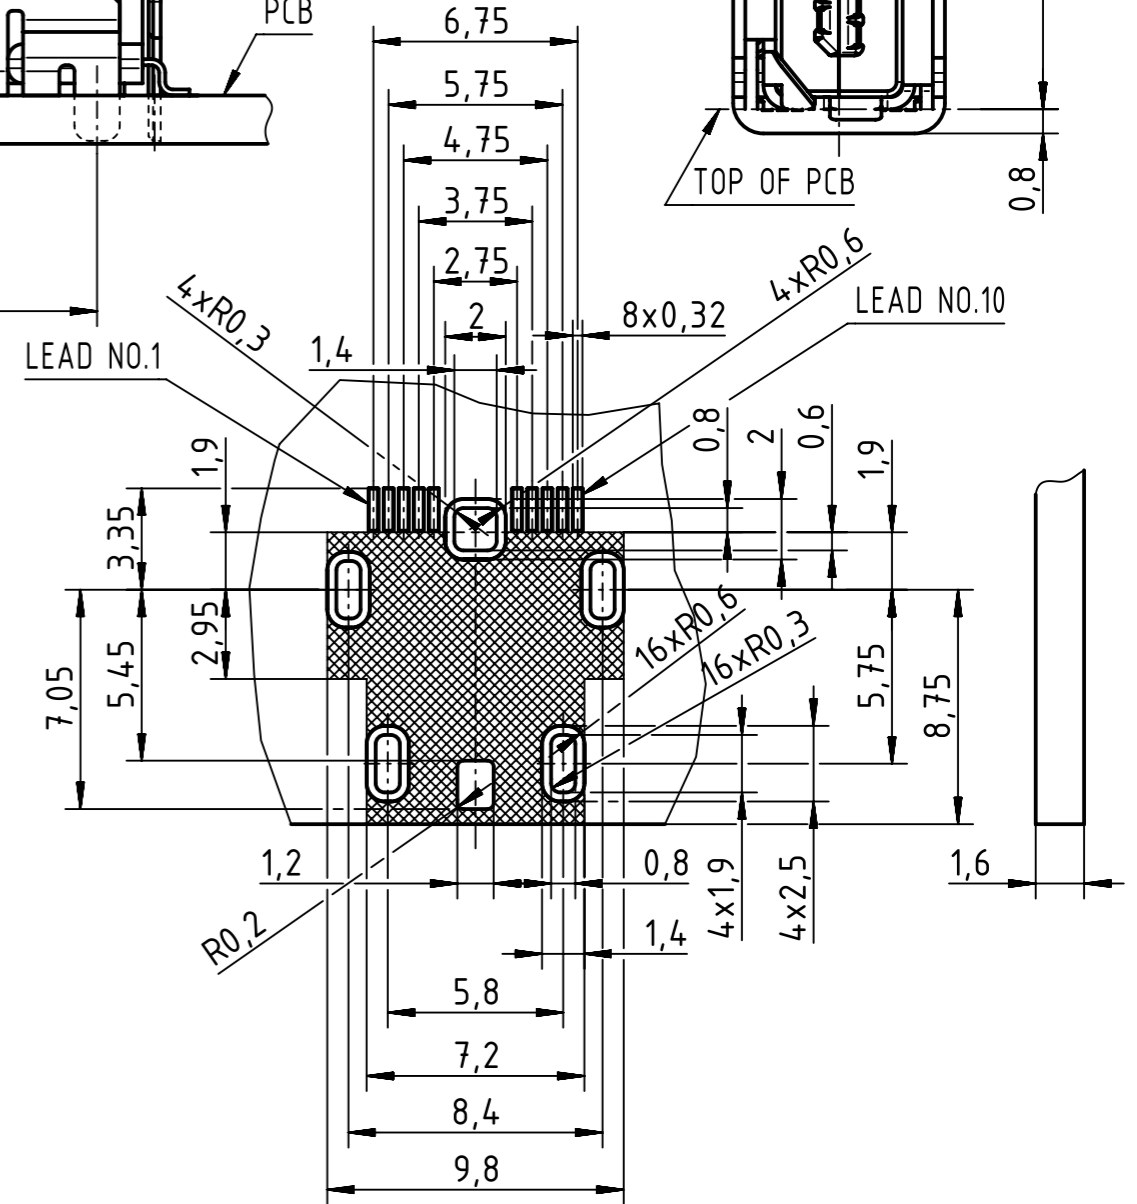

REFERENCE DIMENSIONS OF PANEL CUT OUT

Pin	10BASE-T 100 BASE-TX	1/10GBASE-T
1	TX+	BI_DA+
2	TX-	BI_DA-
3	N.C.	GND
4	N.C.	BI_DC+
5	N.C.	BI_DC-
6	RX+	BI_DB+
7	RX-	BI_DB-
8	N.C.	GND
9	N.C.	BI_DD+
10	N.C.	BI_DD-

09452812560: Tape & reel packaging (400 pcs.)  
 09452812560333: Single packaging (1 pcs.)

	All rights reserved Department EC PD - RO	All Dimensions in mm Original Size DIN A3	Scale 2:1	Free size tol.	Ref. Sub.
	HARTING Electronics GmbH D-32339 Espelkamp	Created by POPESCU	Inspected by AVRAM	Standardisation HOFFMANN	Date 2016-10-28
Title HA ix Ind jack Cat.6A 10p SMD angl.vert.					State Final Release
Type TB		Number 09452812560			Doc-Key / ECM-Nr. 100695472/UGD/000/A 500000110819
					Rev. A Page 1/1