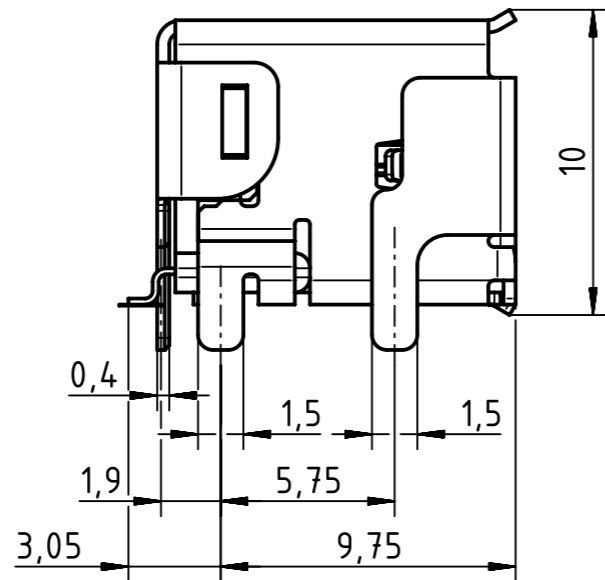

REFERENCE DIMENSIONS OF PANEL CUT OUT

Pin	10BASE-T 100 BASE-TX	1/10GBASE-T
1	TX+	BI_DA+
2	TX-	BI_DA-
3	N.C.	GND
4	N.C.	BI_DC+
5	N.C.	BI_DC-
6	RX+	BI_DB+
7	RX-	BI_DB-
8	N.C.	GND
9	N.C.	BI_DD+
10	N.C.	BI_DD-

09452812560: Tape & reel packaging (400 pcs.)  
 09452812560333: Single packaging (1 pcs.)

	All rights reserved Department EC PD - RO	All Dimensions in mm Original Size DIN A3	Scale 2:1	Free size tol.	Ref. Sub.
	HARTING Electronics GmbH D-32339 Espelkamp	Created by POPESCU	Inspected by AVRAM	Standardisation HOFFMANN	Date 2016-10-28
Title HA ix Ind jack Cat.6A 10p SMD angl.vert.					State Final Release
Type TB		Number 09452812560			Doc-Key / ECM-Nr. 100695472/UGD/000/A 500000110819
					Rev. A Page 1/1