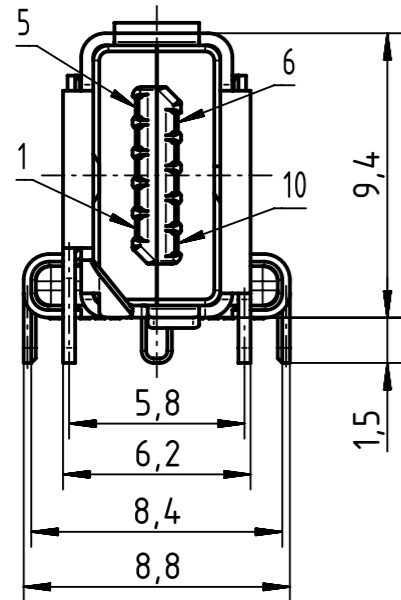

REFERENCE DIMENSIONS OF PANEL CUT OUT

Pin	10BASE-T 100 BASE-TX	1/10GBASE-T
1	TX+	BI_DA+
2	TX-	BI_DA-
3	N.C.	GND
4	N.C.	BI_DC+
5	N.C.	BI_DC-
6	RX+	BI_DB+
7	RX-	BI_DB-
8	N.C.	GND
9	N.C.	BI_DD+
10	N.C.	BI_DD-

09452812560: Tape & reel packaging (400 pcs.)  
 09452812560333: Single packaging (1 pcs.)

	All rights reserved Department EC PD - RO	All Dimensions in mm Original Size DIN A3	Scale 2:1	Free size tol.	Ref. Sub.
	HARTING Electronics GmbH D-32339 Espelkamp	Created by POPESCU	Inspected by AVRAM	Standardisation HOFFMANN	Date 2016-10-28
Title HA ix Ind jack Cat.6A 10p SMD angl.vert.					State Final Release
Type TB		Number 09452812560			Doc-Key / ECM-Nr. 100695472/UGD/000/A 500000110819
					Rev. A Page 1/1