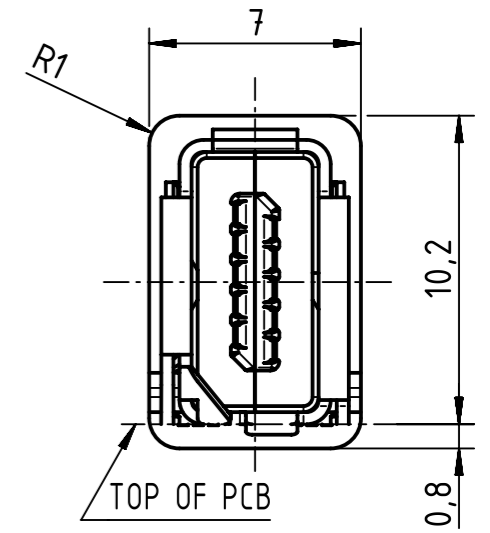

REFERENCE DIMENSIONS OF PANEL CUT OUT

Pin	10BASE-T 100 BASE-TX	1/10GBASE-T
1	TX+	BI_DA+
2	TX-	BI_DA-
3	N.C.	GND
4	N.C.	BI_DC+
5	N.C.	BI_DC-
6	RX+	BI_DB+
7	RX-	BI_DB-
8	N.C.	GND
9	N.C.	BI_DD+
10	N.C.	BI_DD-

09452812560: Tape & reel packaging (400 pcs.)  
 09452812560333: Single packaging (1 pcs.)

	All rights reserved Department EC PD - RO	All Dimensions in mm Original Size DIN A3	Scale 2:1	Free size tol.	Ref. Sub.
	HARTING Electronics GmbH D-32339 Espelkamp	Created by POPESCU	Inspected by AVRAM	Standardisation HOFFMANN	Date 2016-10-28
Title HA ix Ind jack Cat.6A 10p SMD angl.vert.					State Final Release
Type TB		Number 09452812560			Doc-Key / ECM-Nr. 100695472/UGD/000/A 500000110819
					Rev. A Page 1/1