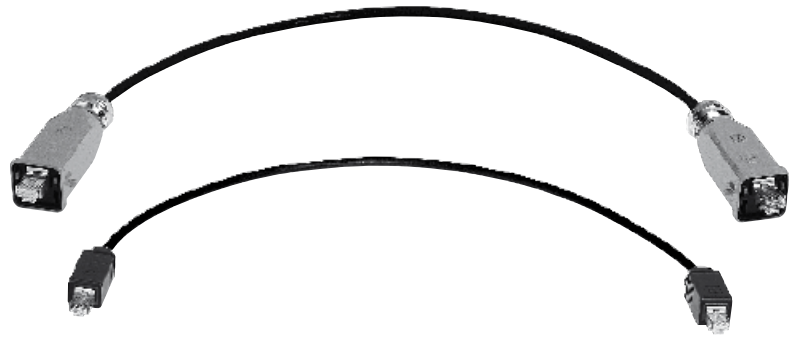

Email & Skype: info@chipsmall.com Web: www.chipsmall.com

Address: A1208, Overseas Decoration Building, #122 Zhenhua RD., Futian, Shenzhen, China

Identification	Part No.	Drawing	Dimensions in mm
<p>HARTING PushPull Outdoor cable, RJ45, 8-wire, Cat. 5e</p> <p>Length: a = 1.5 m a = 3.0 m a = 5.0 m a = 10.0 m a = 20.0 m</p>	<p>09 45 745 1105 09 45 745 1107 09 45 745 1109 09 45 745 1114 09 45 745 1116</p>	<p>double ended</p> <p>a = length</p>	
<p>Han® 3 A Outdoor cable, RJ45, 8-wire, Cat. 5e</p> <p>Length: a = 1.5 m a = 3.0 m a = 5.0 m a = 10.0 m a = 20.0 m</p>	<p>09 45 715 1105 09 45 715 1107 09 45 715 1109 09 45 715 1114 09 45 715 1116</p>	<p>double ended</p> <p>a = length</p>	
<p>Outdoor cable 8-wire, RJ45, Cat. 5 / Cat. 5e, PVC</p> <p>Length: 20 m ring Length: 50 m ring Length: 100 m ring Length: 500 m reel</p>	<p>09 45 600 0230 09 45 600 0240 09 45 600 0200 09 45 600 0220</p>	<p>Wire: bare stranded copper, AWG 26/7</p> <p>Overall screen: aluminium bonded polyester tape and tinned copper wire braid, braid coverage about 85 %</p> <p>Overall diameter: 6.5 – 6.9 mm</p>	