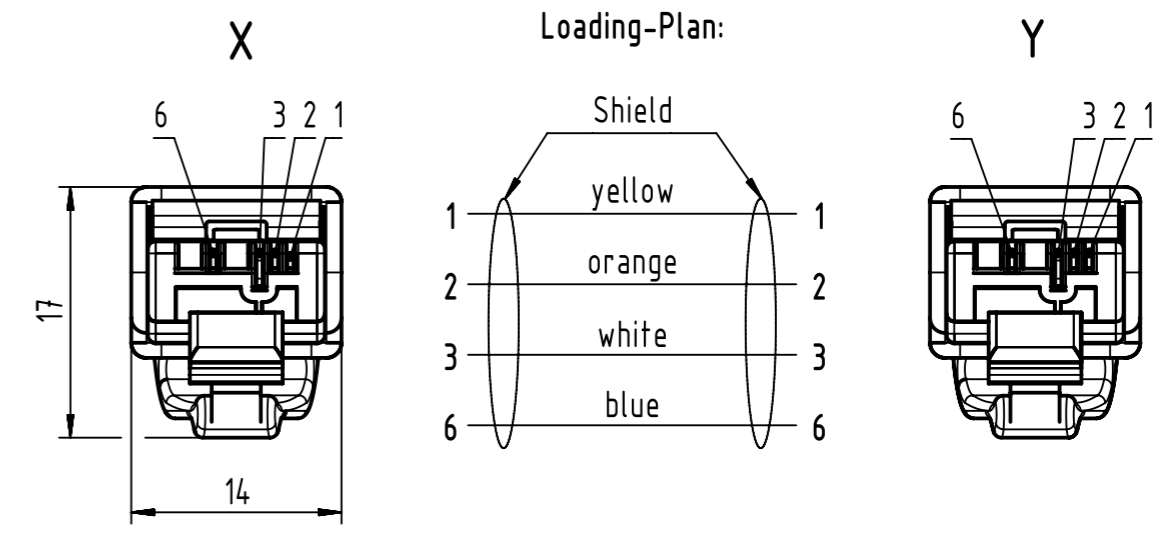

Mating face RJ45 acc. to IEC 60603-7

HARTING RJ Industrial RJ45,  
Cat. 5, 4-pole, overmolded

- Protection level: IP20  
- Temperature range: -40°C ... +70°C

	All Dimensions in mm Original Size DIN A3		Scale 2:1	Free size tol.	Ref.	
	All rights reserved Department EC PD - RO		Created by POPESCU	Inspected by AVRAM	Standardisation KOHLER	Date 2016-02-11
HARTING Electronics GmbH D-32339 Espelkamp		Title RJ Industrial Cable Assembly			State Final Release	
		Type TB	Number 0945771XXXX		Doc-Key / ECM-Nr. 100081054/UGD/051/E 500000100337	
					Rev. <b>E</b> Page 1/2	