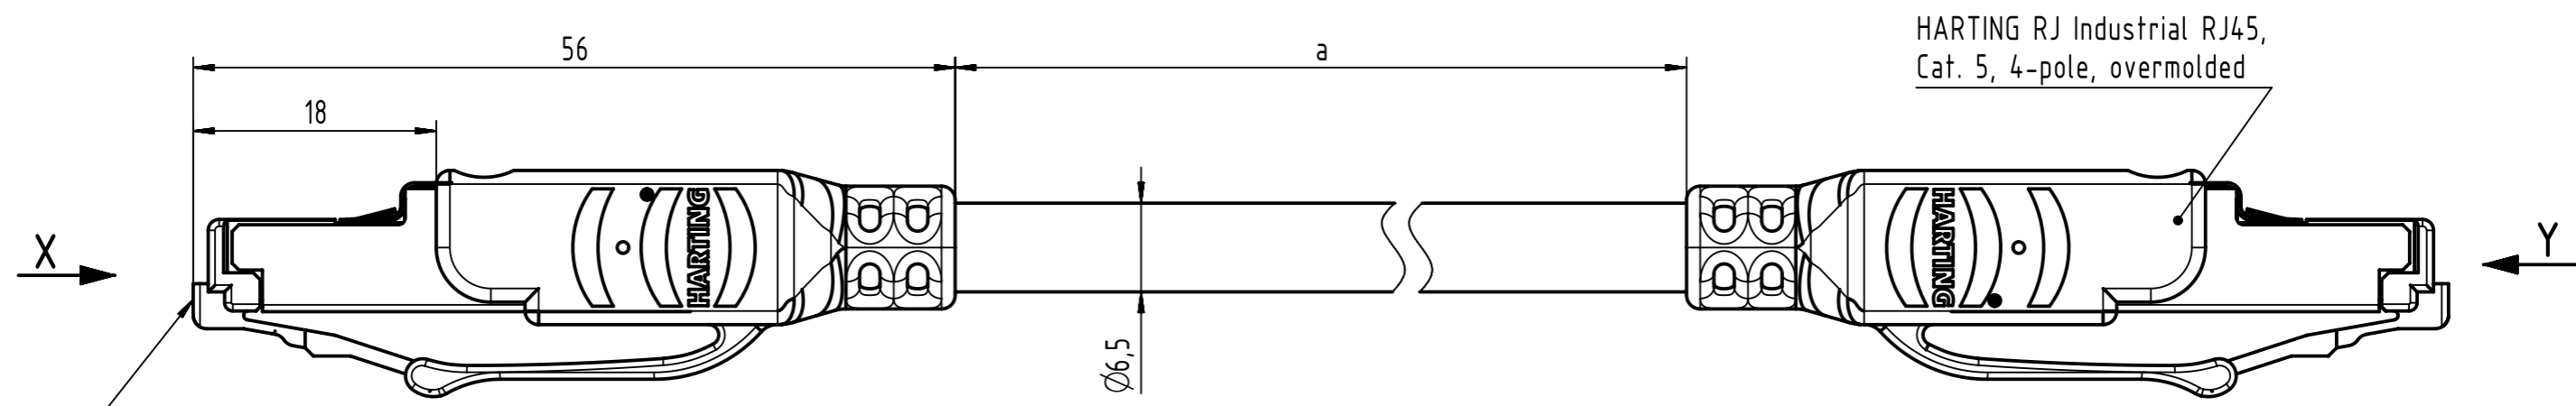

Mating face RJ45 acc. to IEC 60603-7

HARTING RJ Industrial RJ45,  
Cat. 5, 4-pole, overmolded

- Protection level: IP20  
- Temperature range: -40°C ... +70°C

	All Dimensions in mm Original Size DIN A3		Scale 2:1	Free size tol.	Ref.	
	All rights reserved Department EC PD - RO		Created by POPESCU	Inspected by AVRAM	Standardisation KOHLER	Date 2016-02-11
HARTING Electronics GmbH D-32339 Espelkamp		Title RJ Industrial Cable Assembly			State Final Release	
		Type TB	Number 0945771XXXX		Doc-Key / ECM-Nr. 100081054/UGD/051/E 500000100337	
					Rev. <b>E</b> Page 1/2	