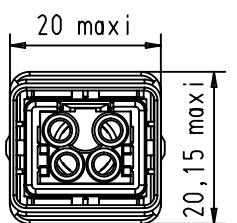

Email & Skype: info@chipsmall.com Web: www.chipsmall.com

Address: A1208, Overseas Decoration Building, #122 Zhenhua RD., Futian, Shenzhen, China

A

B

C

D

SCALE 1:1

On request : color ring for Pg9 nut
TB 09 45 840 001X

Cable outer diameter from 4,9 mm to 8,6 mm

Usable crimp contacts (please order separatly)

- 4x male crimp contacts 09 46 500 0403 0.75mm² (AWG 20)
- 4x male crimp contacts 09 46 500 0407 1.0mm² (AWG 18)
- 4x male crimp contacts 09 46 500 0401 1.5mm² (AWG 16-14)
- 4x male crimp contacts 09 46 500 0405 2.5mm² (AWG 12)

	All Dimensions in mm Original Size DIN A4	Scale 1:1	Free size tol.			Ref.
	All rights reserved Department EC PD - FR	Created by DOUGE	Inspected by BAGDIKIAN	Standardisation KOHLER	Date 2012-07-20	State Final Release
HARTING Electronics GmbH D-32339 Espelkamp		Title HPP V4 Power plug 48V/12A 4p w/o contact				Doc-Key / ECM-Nr. 100227209/UGD/001/A
		Type TB	Number 09461454401			Rev. A Page 1/1