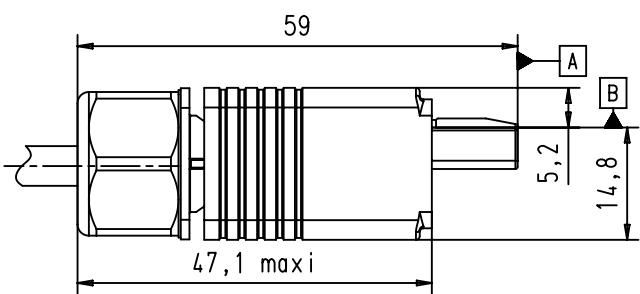

Email & Skype: info@chipsmall.com Web: www.chipsmall.com

Address: A1208, Overseas Decoration Building, #122 Zhenhua RD., Futian, Shenzhen, China

A

B

C

D

SCALE 1:1

On request : color ring for Pg9 nut
TB 09 45 840 001X

Cable outer diameter from 4,9 mm to 8,6 mm

Usable crimp contacts (please order separatly)

- 4x male crimp contacts 09 46 500 0403 0.75mm² (AWG 20)
- 4x male crimp contacts 09 46 500 0407 1.0mm² (AWG 18)
- 4x male crimp contacts 09 46 500 0401 1.5mm² (AWG 16-14)
- 4x male crimp contacts 09 46 500 0405 2.5mm² (AWG 12)

	All Dimensions in mm Original Size DIN A4	Scale 1:1	Free size tol.			Ref.
	All rights reserved Department EC PD - FR	Created by DOUGE	Inspected by BAGDIKIAN	Standardisation KOHLER	Date 2012-07-20	State Final Release
HARTING Electronics GmbH D-32339 Espelkamp		Title HPP V4 Power plug 48V/12A 4p w/o contact				Doc-Key / ECM-Nr. 100227209/UGD/001/A
		Type TB	Number 09461454401			Rev. A Page 1/1