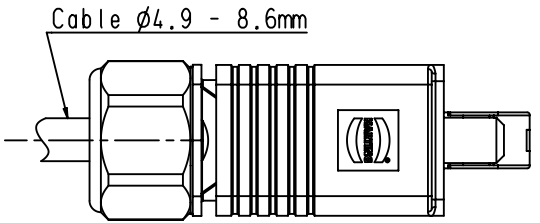

Email & Skype: info@chipsmall.com Web: www.chipsmall.com

Address: A1208, Overseas Decoration Building, #122 Zhenhua RD., Futian, Shenzhen, China

A

B

C

D

SCALE 1:1

On request : color ring for Pg9 nut
TB 09 45 840 001X

Cable outer diameter from 4,9 mm to 8,6 mm

Usable crimp contacts (please order separatly)

- 4x male crimp contacts 09 46 500 0403 0.75mm² (AWG 20)
- 4x male crimp contacts 09 46 500 0407 1.0mm² (AWG 18)
- 4x male crimp contacts 09 46 500 0401 1.5mm² (AWG 16-14)
- 4x male crimp contacts 09 46 500 0405 2.5mm² (AWG 12)

	All Dimensions in mm Original Size DIN A4	Scale 1:1	Free size tol.			Ref.
	All rights reserved Department EC PD - FR	Created by DOUGE	Inspected by BAGDIKIAN	Standardisation KOHLER	Date 2012-07-20	State Final Release
HARTING Electronics GmbH D-32339 Espelkamp		Title HPP V4 Power plug 48V/12A 4p w/o contact				Doc-Key / ECM-Nr. 100227209/UGD/001/A
		Type TB	Number 09461454401			Rev. A Page 1/1