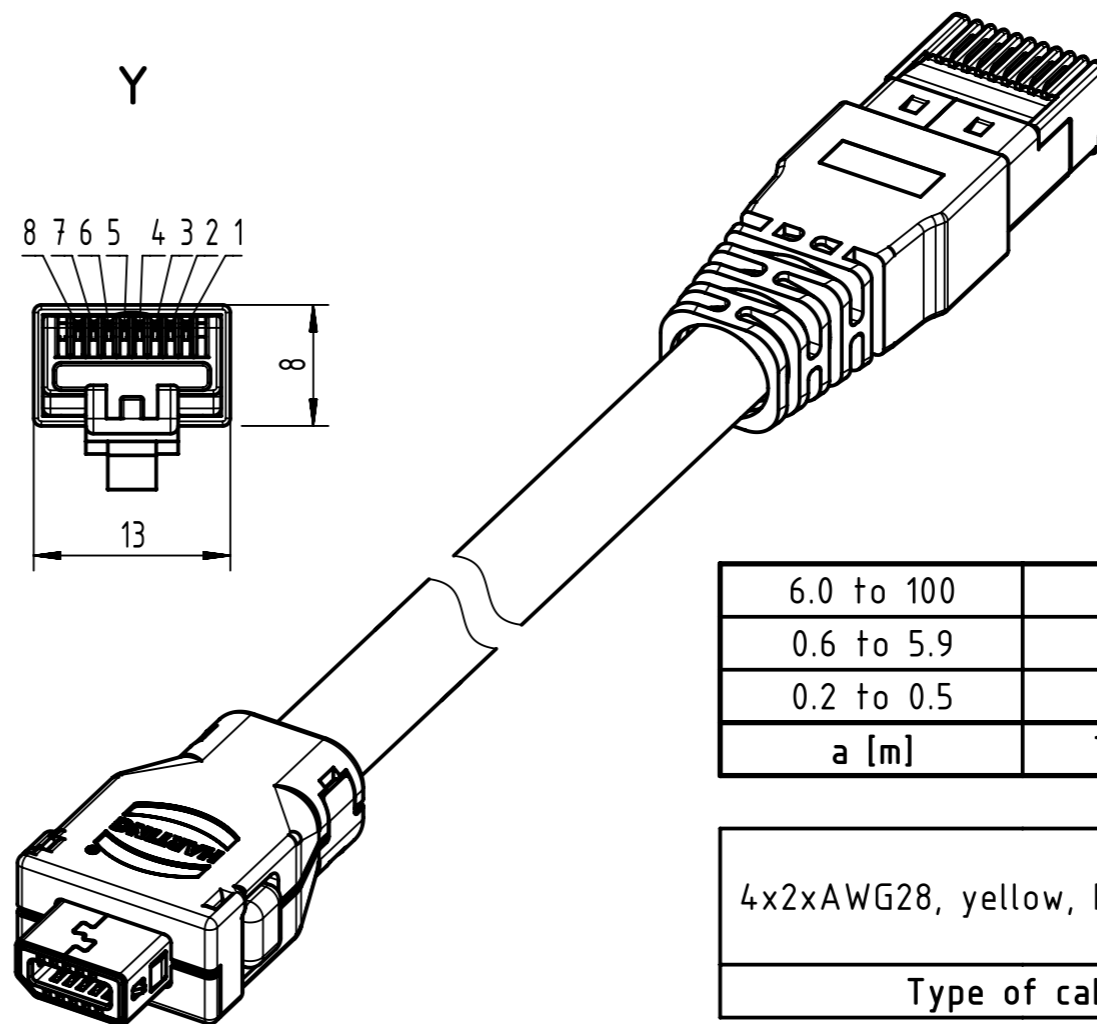

- Temperature range: -40°C...+80°C

length in "1m" step	100	XXX=000
	99	XXX=990
	.	.
	12	XXX=120
length in "0.1m" step	11	XXX=110
	10	XXX=100
	9.9	XXX=099
	9.8	XXX=098
	.	.
	0.5	XXX=005
	0.4	XXX=004
	0.3	XXX=003
	0.2	XXX=002
Step	a [m]	XXX

6.0 to 100	±1%
0.6 to 5.9	+0.04
0.2 to 0.5	+0.02
a [m]	Tolerance

4x2xAWG28, yellow, PVC, Cat. 6A	09482612749XXX
Type of cable	Part no.

	All rights reserved	Created by MUNTEANV	Inspected by POPESCU	Standardisation AVRAM	Date 2016-10-27	State Final Release	
	Department HCS - RO	Title RJ Industrial Cable Assembly				Doc-Key / ECM-Nr. 100695572/UGD/000/A 500000110784	
HARTING Customised Solutions D-32427 Minden		Type TB	Number 09482612749XXX			Rev. A	Page 1/1