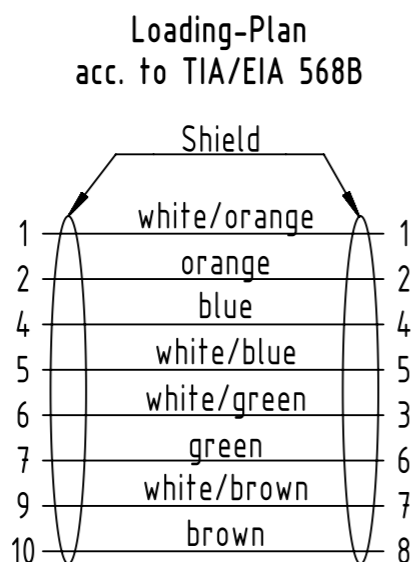

Connector Location A

Connector Location B

Contacts 3 and 8 are not connected

- Temperature range: -40°C...+80°C