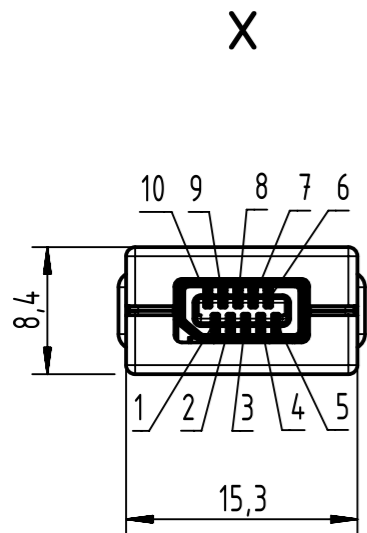

Connector Location A

Connector Location B

Contacts 3 and 8 are not connected

- Temperature range: -40°C...+80°C