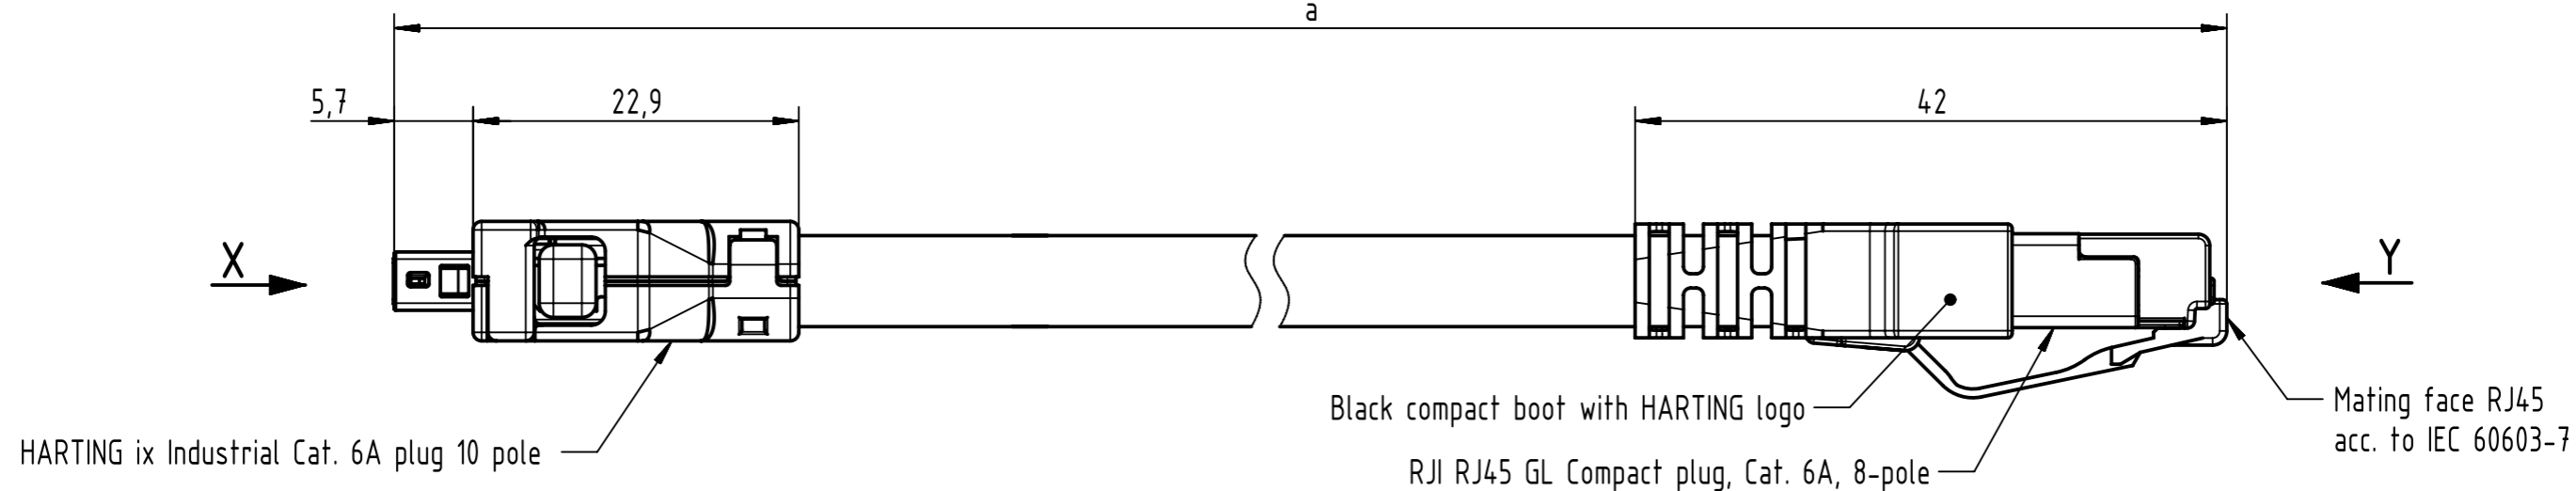

Connector Location A

Connector Location B

Contacts 3 and 8 are not connected

- Temperature range: -40°C...+80°C