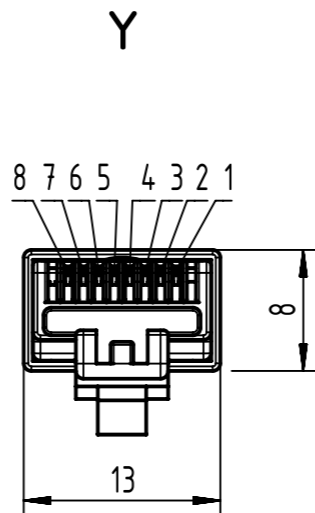

Connector Location A

Connector Location B

Contacts 3 and 8 are not connected

- Temperature range: -40°C...+80°C