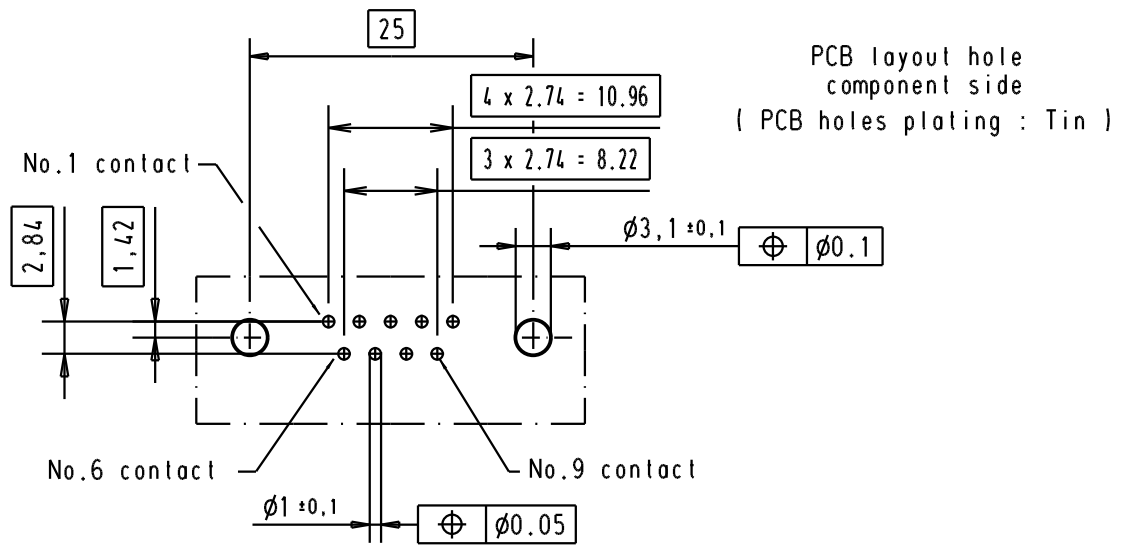

5 4 3 2 1

A

Part number	φ hole	Performance level	Mod.	Dat.	Name	Dat.	Name	Detail.	Insp.	Stand.	Moßstab/Scale	
09 67 009 5656	3.1 ± 0.1	1				07/feb/01	jfb				1.5:1	
09 67 009 5655	3.1 ± 0.1	2	32991	01/09/05	JMDR							
09 67 009 5654	3.1 ± 0.1	3	27993	04/04/01	AF							
			27974	07/feb/01	jfb	HARTING EURL F-95972 Paris					1/2	
Part number	φ hole	Performance level	Mod.	Dat.	Name							

D-Sub, Male, Straight 09 Poles with turned solder contacts and hole

TB 0967009565x

Sub.