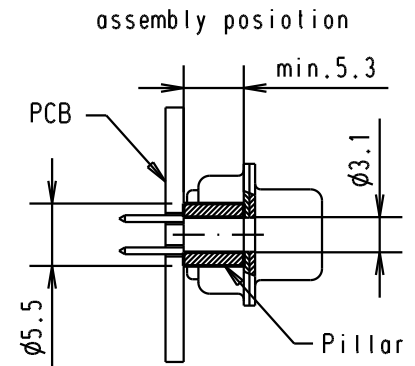

5 4 3 2 1

A

Part number	φ hole	Performance level	Mod.	Dat.	Name	Dat.	Name	Detail.	Insp.	Stand.	Moßstab/Scale	
09 67 009 5656	3.1 ± 0.1	1				07/feb/01	jfb				1.5:1	
09 67 009 5655	3.1 ± 0.1	2	32991	01/09/05	JMDR							
09 67 009 5654	3.1 ± 0.1	3	27993	04/04/01	AF							
			27974	07/feb/01	jfb	HARTING EURL F-95972 Paris					1/2	
Part number	φ hole	Performance level	Mod.	Dat.	Name							

D-Sub, Male, Straight 09 Poles with turned solder contacts and hole

TB 0967009565x

Sub.