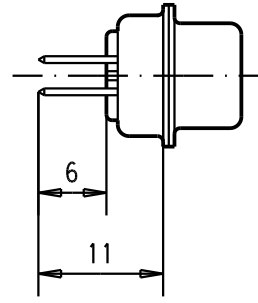

Email & Skype: info@chipsmall.com Web: www.chipsmall.com

Address: A1208, Overseas Decoration Building, #122 Zhenhua RD., Futian, Shenzhen, China

5 4 3 2 1

A

| Part number | φ hole | Performance level | Mod. | Dat. | Name | Dat. | Name | Detail. | Insp. | Stand. | Moßstab/Scale |
|----------------|-----------|-------------------|-------|-----------|------|-------------------------------|------|---------|-------|--------|---------------|
| 09 67 009 5656 | 3.1 ± 0.1 | 1 | | | | 07/feb/01 | jfb | | | | 1.5:1 |
| 09 67 009 5655 | 3.1 ± 0.1 | 2 | 32991 | 01/09/05 | JMDR | | | | | | |
| 09 67 009 5654 | 3.1 ± 0.1 | 3 | 27993 | 04/04/01 | AF | | | | | | |
| | | | 27974 | 07/feb/01 | jfb | HARTING EURL F-95972 Paris | | | | | 1/2 |
| Part number | φ hole | Performance level | Mod. | Dat. | Name | | | | | | |

D-Sub, Male, Straight 09 Poles with turned solder contacts and hole

TB 0967009565x

Sub.