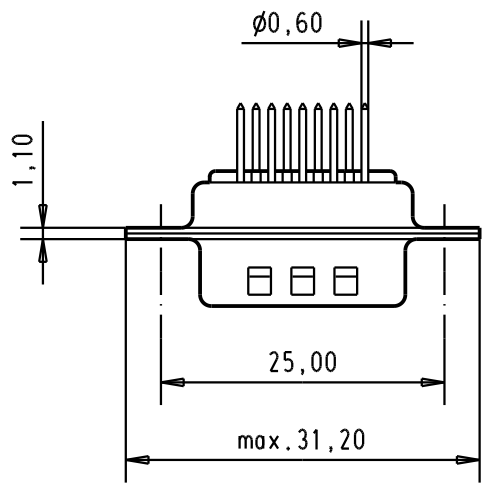

5 4 3 2 1

A

Part number	φ hole	Performance level	Mod.	Dat.	Name	Dat.	Name	Detail.	Insp.	Stand.	Moßstab/Scale	
09 67 009 5656	3.1 ± 0.1	1				07/feb/01	jfb				1.5:1	
09 67 009 5655	3.1 ± 0.1	2	32991	01/09/05	JMDR							
09 67 009 5654	3.1 ± 0.1	3	27993	04/04/01	AF							
			27974	07/feb/01	jfb	HARTING EURL F-95972 Paris					1/2	
Part number	φ hole	Performance level	Mod.	Dat.	Name							

D-Sub, Male, Straight 09 Poles with turned solder contacts and hole

TB 0967009565x

Sub.