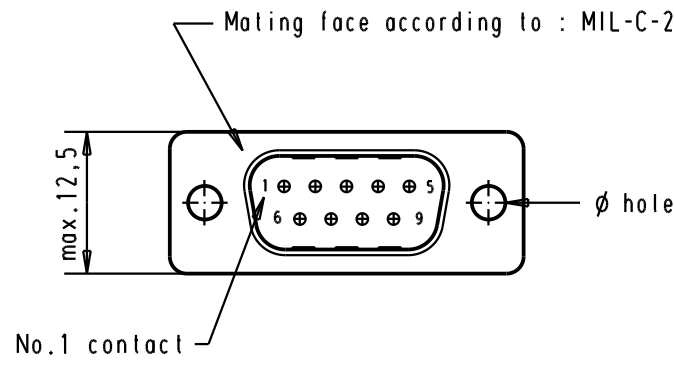

5 4 3 2 1

A

Part number	φ hole	Performance level	Mod.	Dat.	Name	Dat.	Name	Detail.	Insp.	Stand.	Moßstab/Scale	
09 67 009 5656	3.1 ± 0.1	1				07/feb/01	jfb				1.5:1	
09 67 009 5655	3.1 ± 0.1	2	32991	01/09/05	JMDR							
09 67 009 5654	3.1 ± 0.1	3	27993	04/04/01	AF							
			27974	07/feb/01	jfb	HARTING EURL F-95972 Paris					1/2	
Part number	φ hole	Performance level	Mod.	Dat.	Name							

D-Sub, Male, Straight 09 Poles with turned solder contacts and hole

TB 0967009565x

Sub.