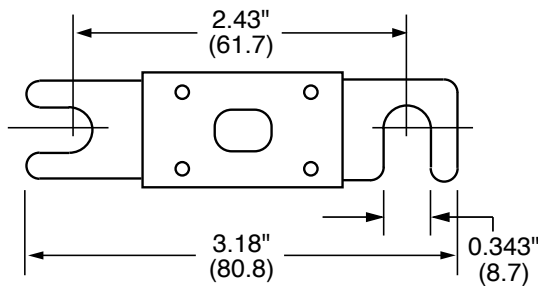

Description

CNN_E fuses are rated for applications up to 80 Vdc. As fork lift trucks voltages increase, circuit protection needs to be rated higher than the standard CNN products to handle the increased voltage. The CNN_E is considered very fast-acting for quicker reaction time.

Dimensions inches (mm)

Specifications

Voltage Ratings

CNN_E: 80 Vdc / 125 Vac

CNN: 48 Vdc / 125 Vac

CNL: 32 Vdc / 32 Vac

Ampere Ratings

10 – 800 A*