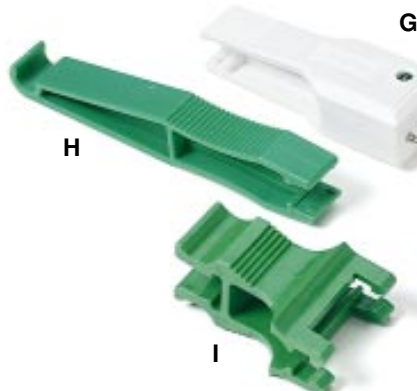

A. Auto Link PAL™ Female Terminal

Color Code	US & Canadian Boxed No.	US Carded No.	Canadian Carded No.
Lt. Blue – 20A	PAL 020	PAL 020 BP	PAL 020 CABP
Pink – 30A	PAL 030	PAL 030 BP	PAL 030 CABP
Green – 40A	PAL 040	PAL 040 BP	PAL 040 CABP
Red – 50A	PAL 050	PAL 050 BP	PAL 050 CABP
Yellow – 60A	PAL 060	PAL 060 BP	PAL 060 CABP

B. Auto Link PAL™ Straight Male Terminal

Color Code	US & Canadian Boxed No.	US Carded No.	Canadian Carded No.
Pink – 30A	PAL 130	PAL 130 BP	PAL 130 CABP
Yellow – 60A	PAL 160	PAL 160 BP	PAL 160 CABP
Black – 80A	PAL 180	PAL 180 BP	PAL 180 CABP
Blue – 100A	PAL 1100	PAL 1100 BP	PAL 1100 CABP
Gray – 120A	PAL 1120	PAL 1120 BP	PAL 1120 CABP

C. Auto Link PAL™ 13/16" Bent Male Terminal

Color Code	US & Canadian Boxed No.	US Carded No.	Canadian Carded No.
Pink – 30A	PAL 230	PAL 230 BP	PAL 230 CABP
Green – 40A	PAL 240	PAL 240 BP	PAL 240 CABP
Red – 50A	PAL 250	PAL 250 BP	PAL 250 CABP
Yellow – 60A	PAL 260	PAL 260 BP	PAL 260 CABP
Brown – 70A	PAL 270	PAL 270 BP	PAL 270 CABP
Black – 80A	PAL 280	PAL 280 BP	PAL 280 CABP
Blue – 100A	PAL 2100	PAL 2100 BP	PAL 2100 CABP
Gray – 120A	PAL 2120	PAL 2120 BP	PAL 2120 CABP

D. Auto Link PAL™ Mini Female Terminal

Color Code	US & Canadian Boxed No.	US Carded No.	Canadian Carded No.
Pink – 30A	PAL 330	PAL 330 BP	PAL 330 CABP
Green – 40A	PAL 340	PAL 340 BP	PAL 340 CABP

E. Auto Link PAL™ 9/16" Bent Male Terminal

Color Code	US & Canadian Boxed No.	US Carded No.	Canadian Carded No.
Pink – 30A	PAL 430	PAL 430 BP	PAL 430 CABP
Green – 40A	PAL 440	PAL 440 BP	PAL 440 CABP
Red – 50A	PAL 450	PAL 450 BP	PAL 450 CABP
Black – 80A	PAL 480	PAL 480 BP	PAL 480 CABP
Blue – 100A	PAL 4100	PAL 4100 BP	PAL 4100 CABP

F. Auto Link PAL™ Locking Female Terminal

Color Code	US & Canadian Boxed No.	US Carded No.	Canadian Carded No.
Brown – 25A	PAL 525	PAL 525 BP	PAL 525 CABP
Green – 30A	PAL 530	PAL 530 BP	PAL 530 CABP

G. Fuse Tester and Puller

Conveniently and easily tests ATO® and MINI® blade fuses either in or out of the fuse block. Indicator light on tester glows bright green when fuse is good. Fuse puller end allows for easy fuse removal and replacement. 24V maximum.

Bulk No.	US Carded No.	Canadian Carded No.	Description
097019	097019 BP	097019 CABP	For ATO® and MINI®

Fuse Pullers

Fuse puller allows for easy fuse removal and replacement.

Bulk No.	US Carded No.	Canadian Carded No.	Description
H. 097023	097023 BP	097023 CABP	Tri-Puller™ – for Glass Fuses, Ceramic Type Fuses, ATO® and MINI® Blade Fuses
I. 097026	097026 BP	097026 CABP	For MAXI™ Blade Fuses