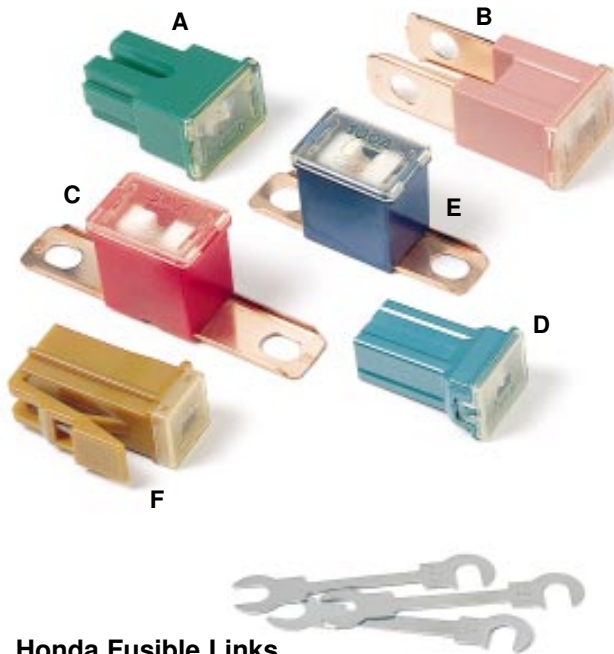

## Auto Link PAL™ Fuses

Commonly found on many Japanese and Domestic built vehicles in current ratings up to 120 amperes. Available with female connector, male connector, bent connector and locking female connector. Color coded to indicate amp rating.

### Honda Fusible Links

Original equipment replacement fusible link bar for Honda Civics. Available in 45, 55 and 65 amp fuse bars. US and Canadian carded merchandise only available in 3 piece assortment 094413 or 094413CA.