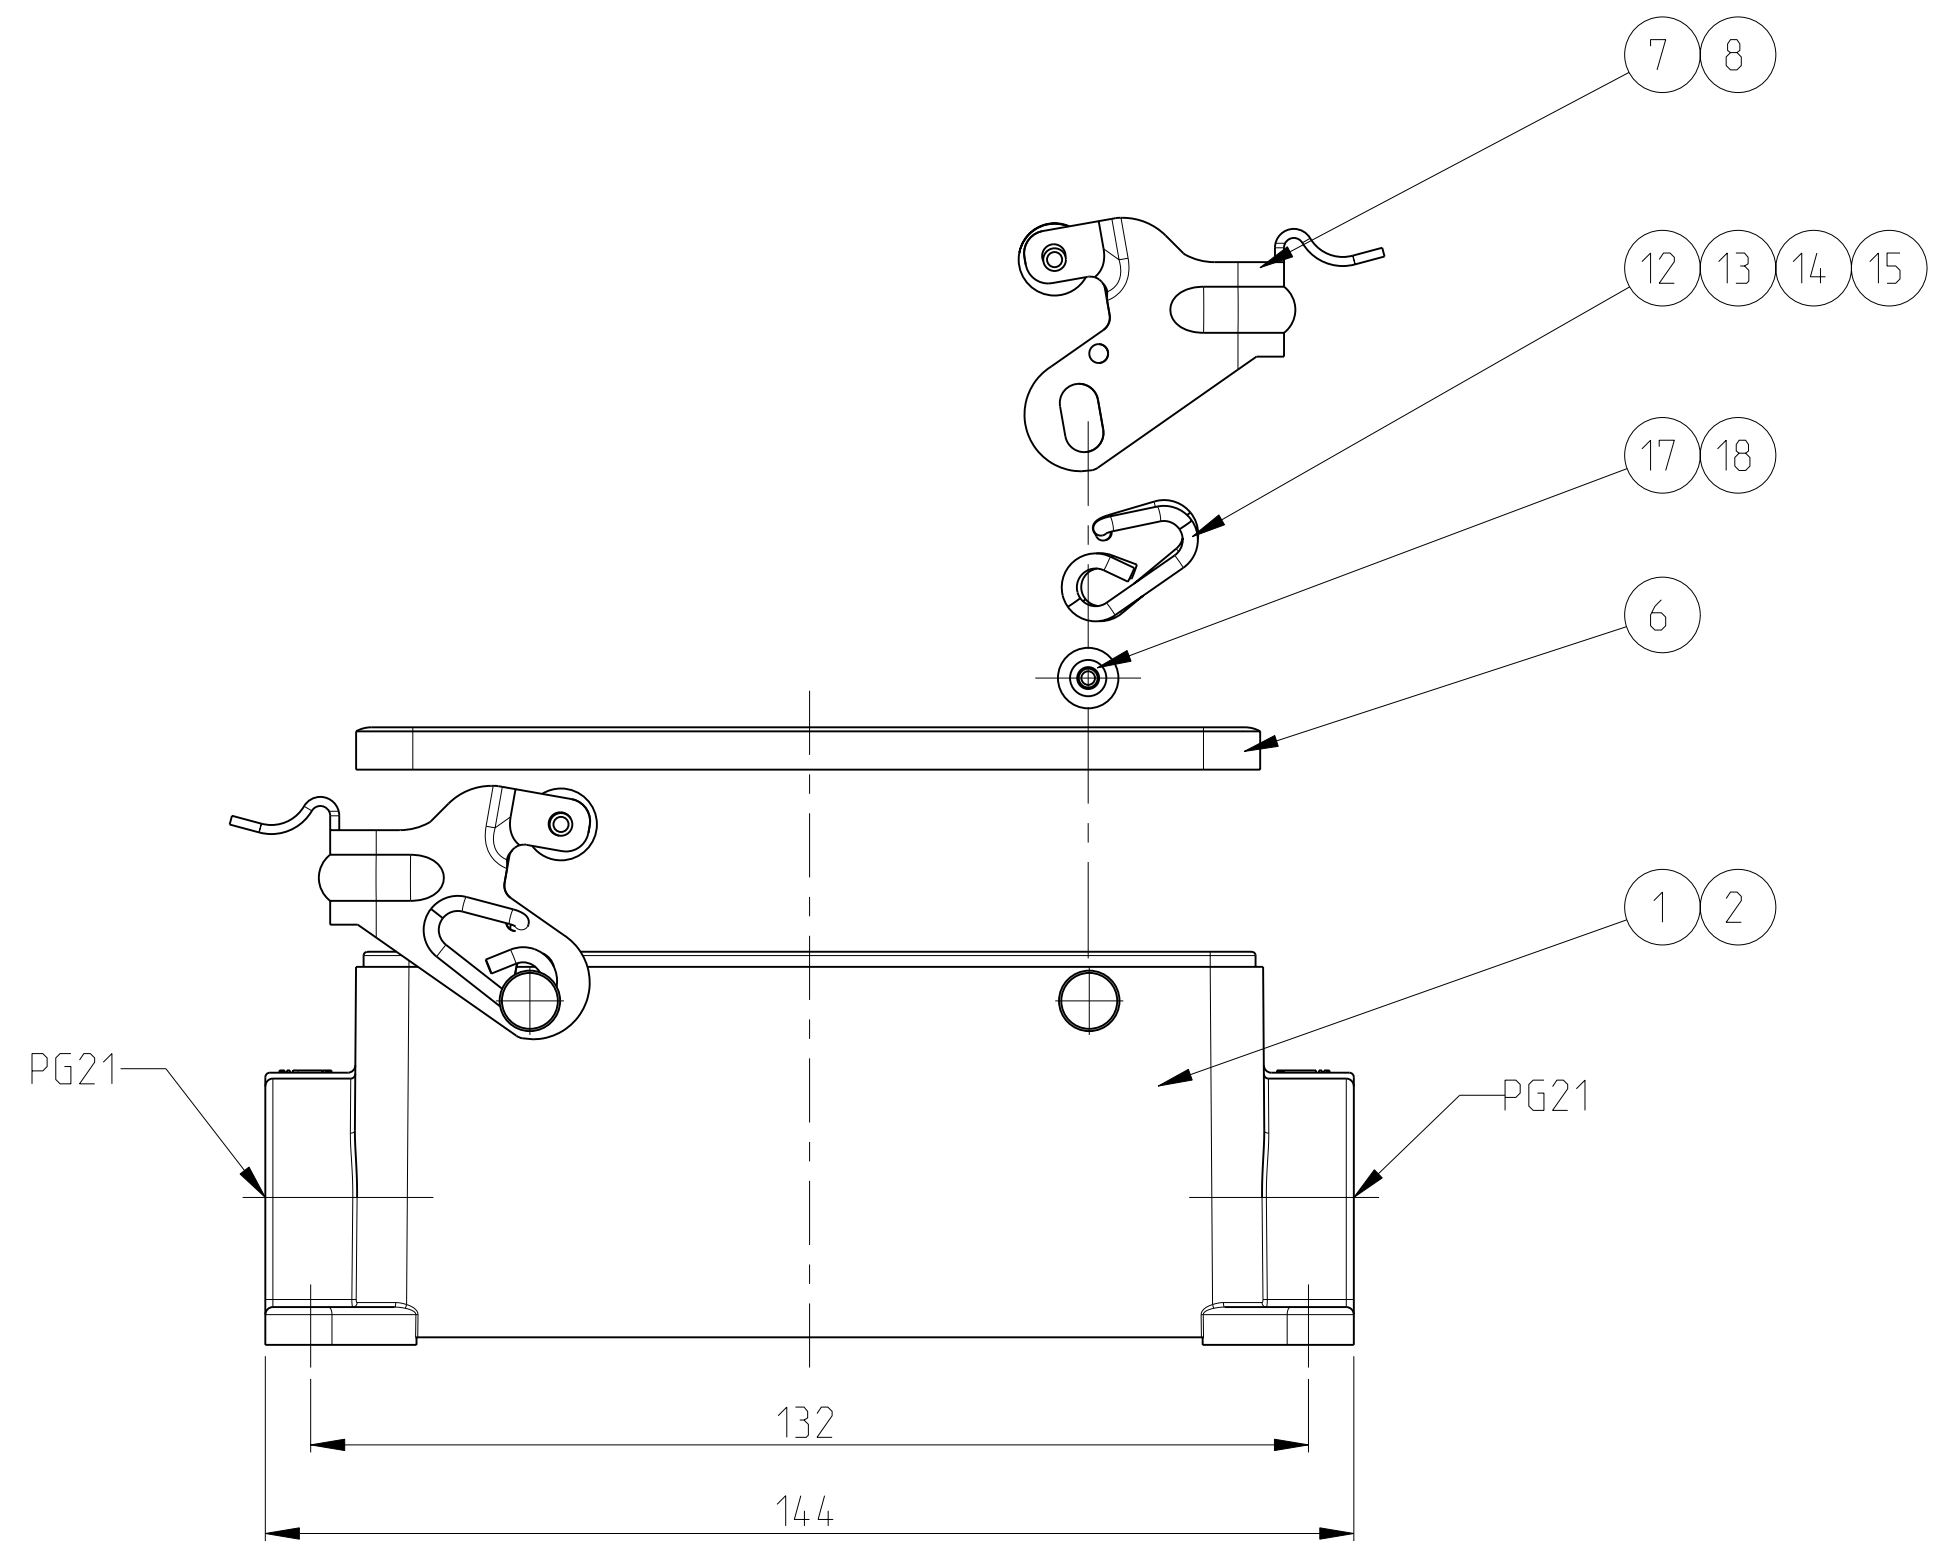

LOC	DIST	REV	DATE	BY	APPV
A1	-	A3	05 JUN 2009	SR	AR

NOTES

1. PART SHALL BE FREE AND CLEAN OF BURRS AND OTHER FOREIGN MATERIAL
2. PACKAGING: QUANTITY 3 PIECES
3. VARNISHING INSIDE HOUSING NOT REQUIRED