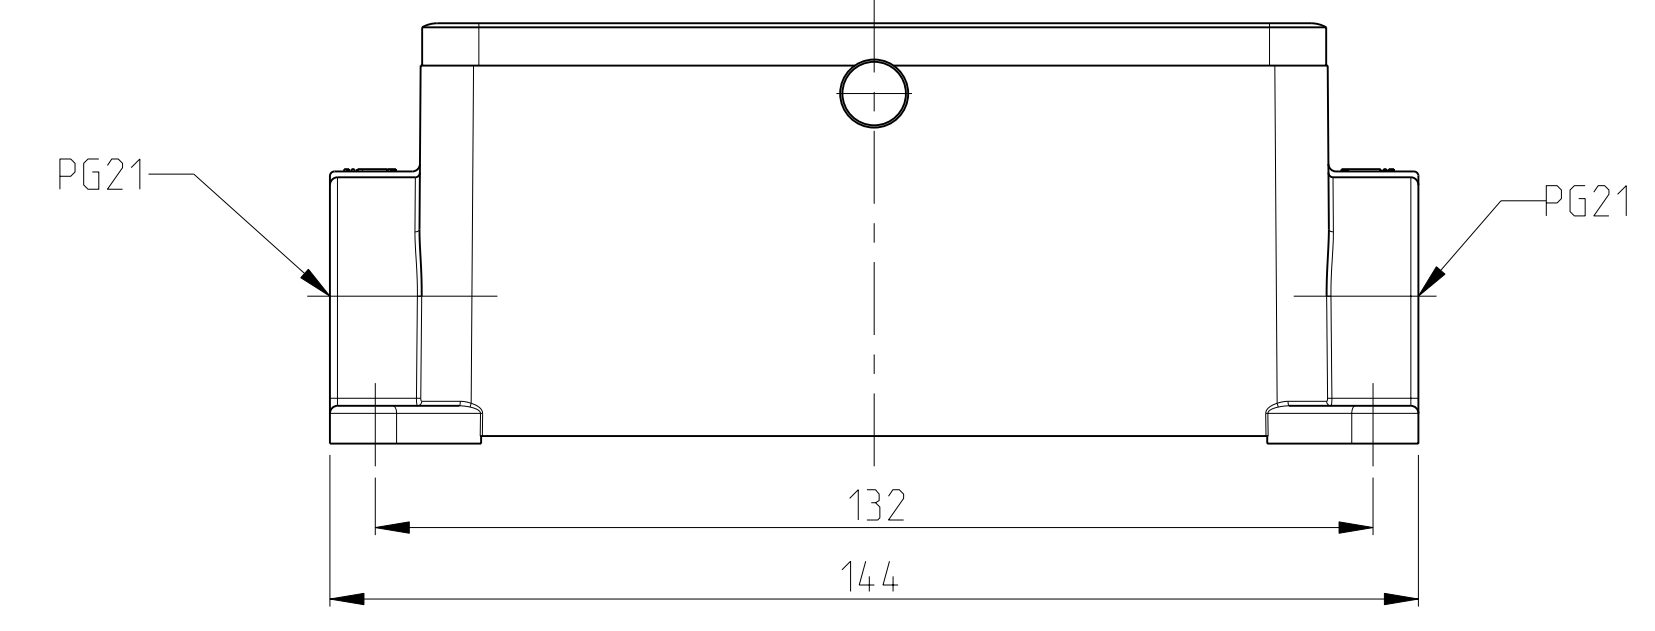

LOC	DIST	REV	DATE	BY	APPV
A1	-	A3	05 JUN 2009	SR	AR

NOTES

1. PART SHALL BE FREE AND CLEAN OF BURRS AND OTHER FOREIGN MATERIAL
2. PACKAGING: QUANTITY 3 PIECES
3. VARNISHING INSIDE HOUSING NOT REQUIRED