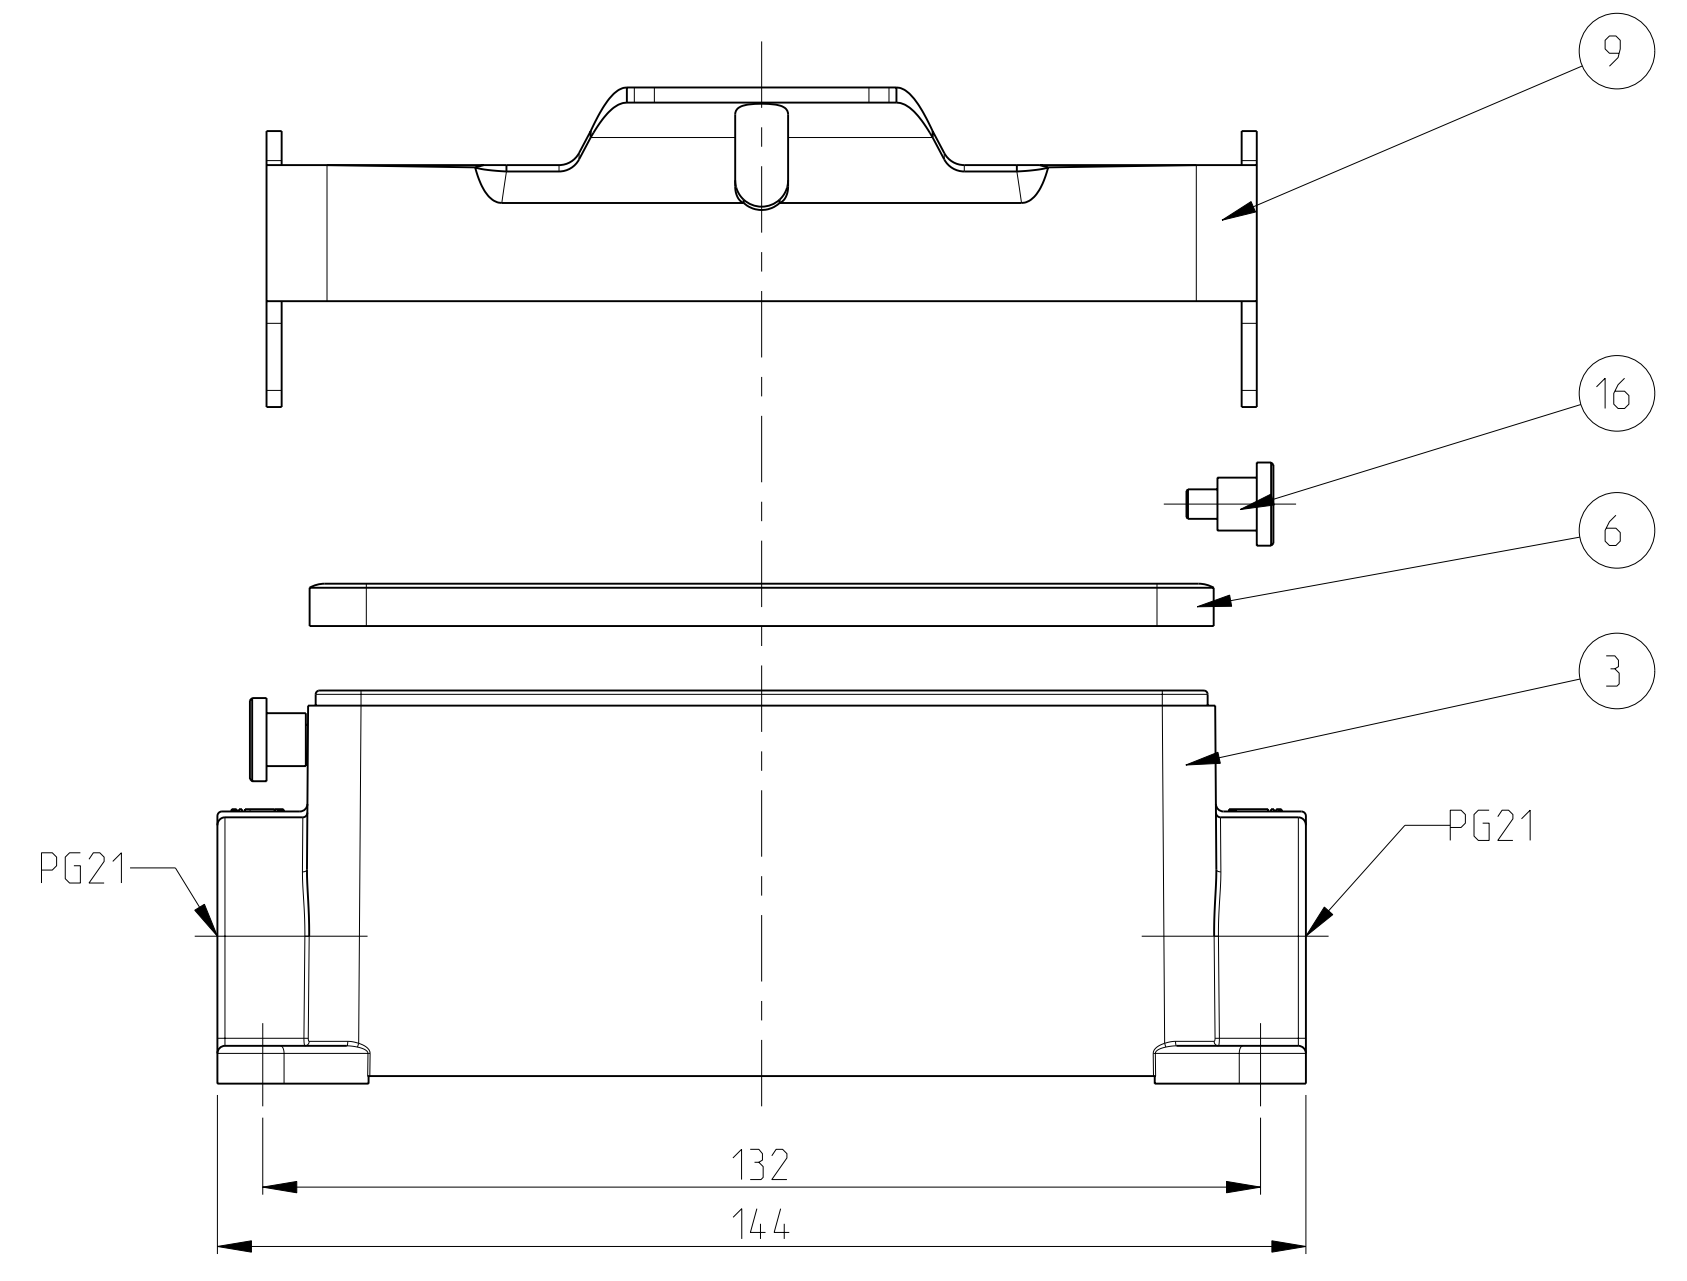

QTY	DESCRIPTION	MATERIAL	SURFACE	COLOR	ITEM	NOTES
2	SLIDE SPOOL	STAINLESS STEEL	BLANC		20	
2	SLIDE SPOOL	STEEL	ZINC PLATED	BLUE	19	
	4 LOCKING CLIP	STAINLESS STEEL	BLANC		18	
	4 CLIP POSITIONER	STEEL	ZINC PLATED	BLUE	17	
	2 CLIP POSITIONER	STEEL	ZINC PLATED	BLUE	16	
	2 CLIP SPRING RIGHT	STAINLESS STEEL	BLANC		15	
	2 CLIP SPRING RIGHT	STEEL	ZINC PLATED	BLUE	14	
	2 CLIP SPRING LEFT	STAINLESS STEEL	BLANC		13	
	2 CLIP SPRING LEFT	STEEL	ZINC PLATED	BLUE	12	
2	CLIP POSITIONER	STAINLESS STEEL	BLANC		11	
	2 CLIP POSITIONER	STEEL	ZINC PLATED	BLUE	10	
	1 SIDE CLIP	STEEL	ZINC PLATED	BLUE	9	
	2 LOCKING CLIP	STAINLESS STEEL	BLANC		8	
	2 LOCKING CLIP	STEEL	ZINC PLATED	BLUE	7	
1	1 PROFILE SEAL	NEOPRENE		BLACK	6	
1	1 SURFACE MOUNTED HOUSING SIDE ENTRY	ALUMINIUM	ALUMINIUM OXID	BLACK	5	
1	1 SURFACE MOUNTED HOUSING SIDE ENTRY	ALUMINIUM		GREY	4	
1	1 SURFACE MOUNTED HOUSING SIDE ENTRY	ALUMINIUM		GREY	3	
1	1 SURFACE MOUNTED HOUSING SIDE ENTRY	ALUMINIUM	ALUMINIUM OXID	BLACK	2	
1	1 SURFACE MOUNTED HOUSING SIDE ENTRY	ALUMINIUM		GREY	1	
2-8	DESCRIPTION	MATERIAL	SURFACE	COLOR	ITEM	NOTES
	HB.24.SG-VS.2.21.Z					
	HB-K.24.SG-VS.2.21.Z					
	HB.24.SG-LB.2.21.Z					
	HB-Z.24.SG-ZVGR.2.21.Z					
	HB-K/Z.24.SG-ZVGR.2.21.Z					