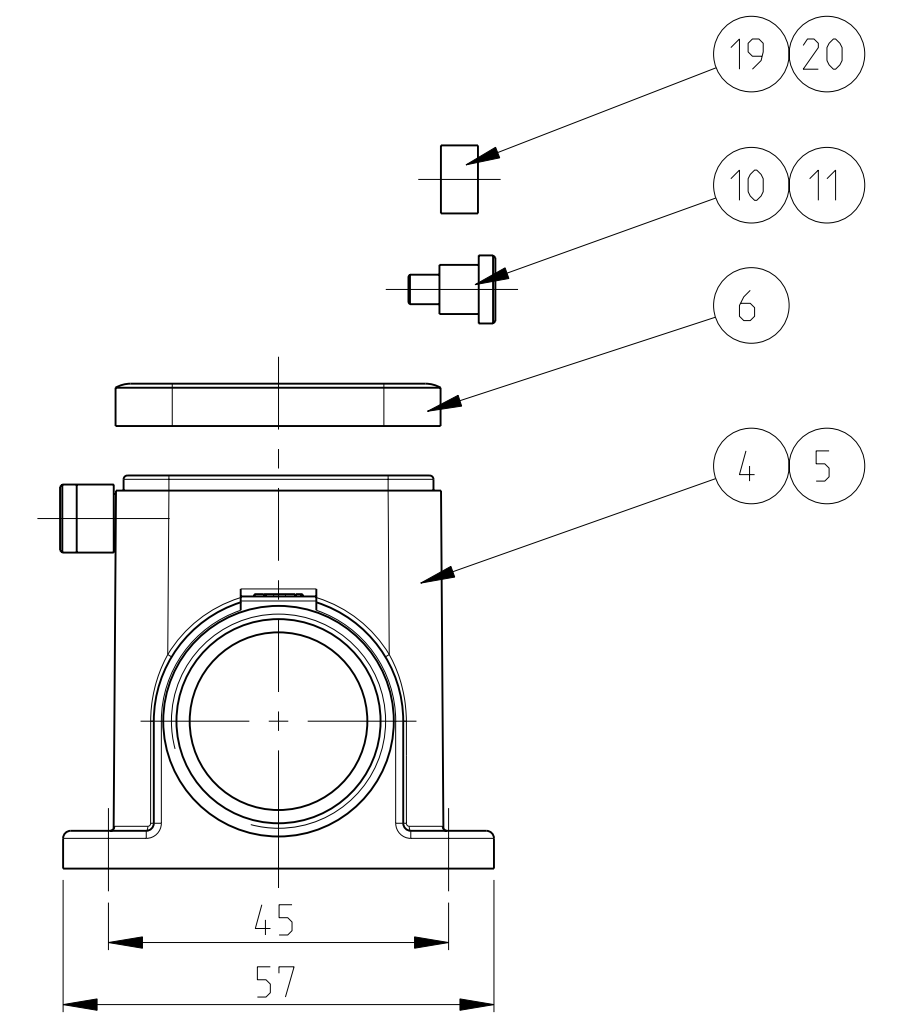

LOC	DIST	REV	DATE	BY	APPV
A1	-	A3	05 JUN 2009	SR	AR

NOTES

1. PART SHALL BE FREE AND CLEAN OF BURRS AND OTHER FOREIGN MATERIAL
2. PACKAGING: QUANTITY 3 PIECES
3. VARNISHING INSIDE HOUSING NOT REQUIRED