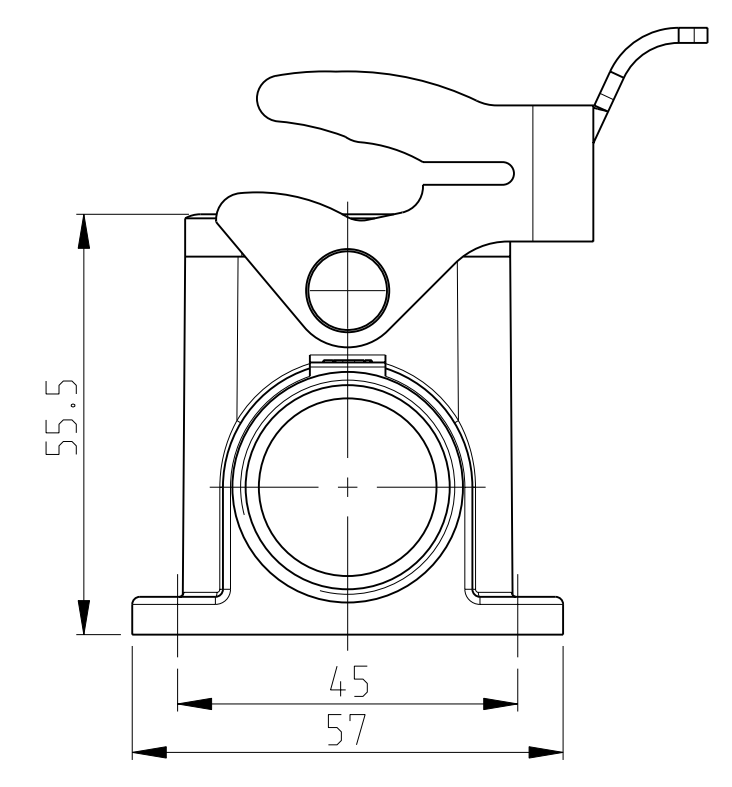

QTY	DESCRIPTION	MATERIAL	SURFACE	COLOR	ITEM	NOTES
2	SLIDE SPOOL	STAINLESS STEEL	BLANC		20	
2	SLIDE SPOOL	STEEL	ZINC PLATED	BLUE	19	
	4 LOCKING CLIP	STAINLESS STEEL	BLANC		18	
	4 CLIP POSITIONER	STEEL	ZINC PLATED	BLUE	17	
	2 CLIP POSITIONER	STEEL	ZINC PLATED	BLUE	16	
	2 CLIP SPRING RIGHT	STAINLESS STEEL	BLANC		15	
	2 CLIP SPRING RIGHT	STEEL	ZINC PLATED	BLUE	14	
	2 CLIP SPRING LEFT	STAINLESS STEEL	BLANC		13	
	2 CLIP SPRING LEFT	STEEL	ZINC PLATED	BLUE	12	
2	CLIP POSITIONER	STAINLESS STEEL	BLANC		11	
	2 CLIP POSITIONER	STEEL	ZINC PLATED	BLUE	10	
	1 SIDE CLIP	STEEL	ZINC PLATED	BLUE	9	
	2 LOCKING CLIP	STAINLESS STEEL	BLANC		8	
	2 LOCKING CLIP	STEEL	ZINC PLATED	BLUE	7	
1	1 PROFILE SEAL	NEOPRENE		BLACK	6	
1	1 SURFACE MOUNTED HOUSING SIDE ENTRY	ALUMINIUM	ALUMINIUM OXID	BLACK	5	
1	1 SURFACE MOUNTED HOUSING SIDE ENTRY	ALUMINIUM		GREY	4	
1	1 SURFACE MOUNTED HOUSING SIDE ENTRY	ALUMINIUM		GREY	3	
1	1 SURFACE MOUNTED HOUSING SIDE ENTRY	ALUMINIUM	ALUMINIUM OXID	BLACK	2	
1	1 SURFACE MOUNTED HOUSING SIDE ENTRY	ALUMINIUM		GREY	1	
2-8	DESCRIPTION	MATERIAL	SURFACE	COLOR	ITEM	NOTES
	HB.24.SG-VS.2.21.Z					
	HB-K.24.SG-VS.2.21.Z					
	HB.24.SG-LB.2.21.Z					
	HB-Z.24.SG-ZVGR.2.21.Z					
	HB-K/Z.24.SG-ZVGR.2.21.Z					