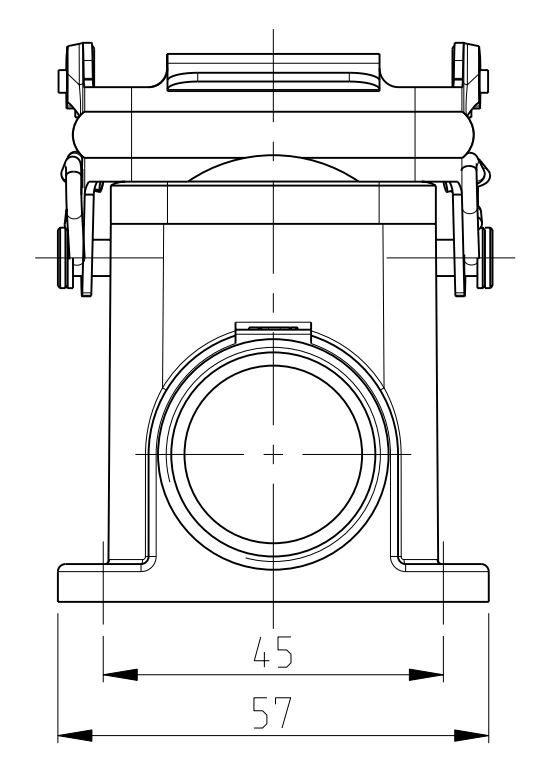

LOC	DIST	REV	DATE	BY	APPV
A1	-	A3	05 JUN 2009	SR	AR

NOTES

1. PART SHALL BE FREE AND CLEAN OF BURRS AND OTHER FOREIGN MATERIAL
2. PACKAGING: QUANTITY 3 PIECES
3. VARNISHING INSIDE HOUSING NOT REQUIRED