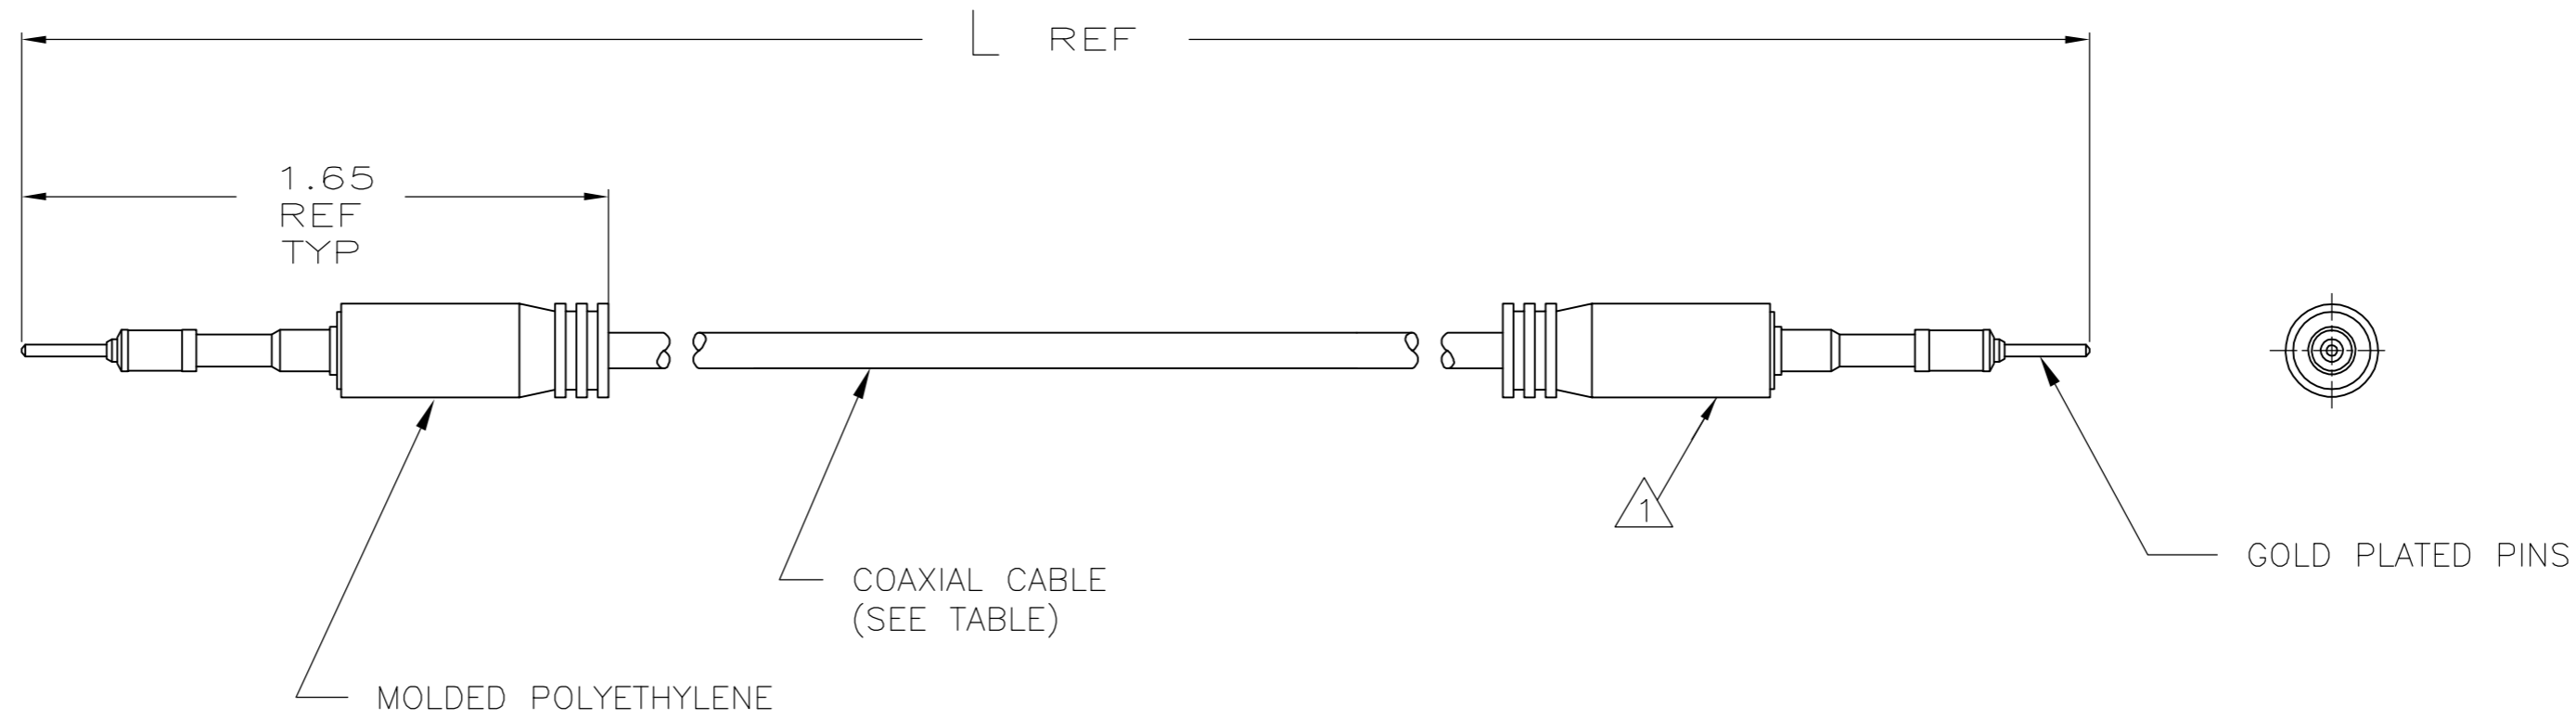

LOC		DIST		REVISIONS			
DF	N5	P	LTR	DESCRIPTION	DATE	DWN	APVD
		M		REV PER OH14-0802-04	01NOV05	TK	CT

- ① COLOR APPLIES TO MOLDED POLYETHYLENE SHROUD.
- ② COLORS SHALL CONFORM TO MIL-C-170 FOR TYPE IV JACKETS.