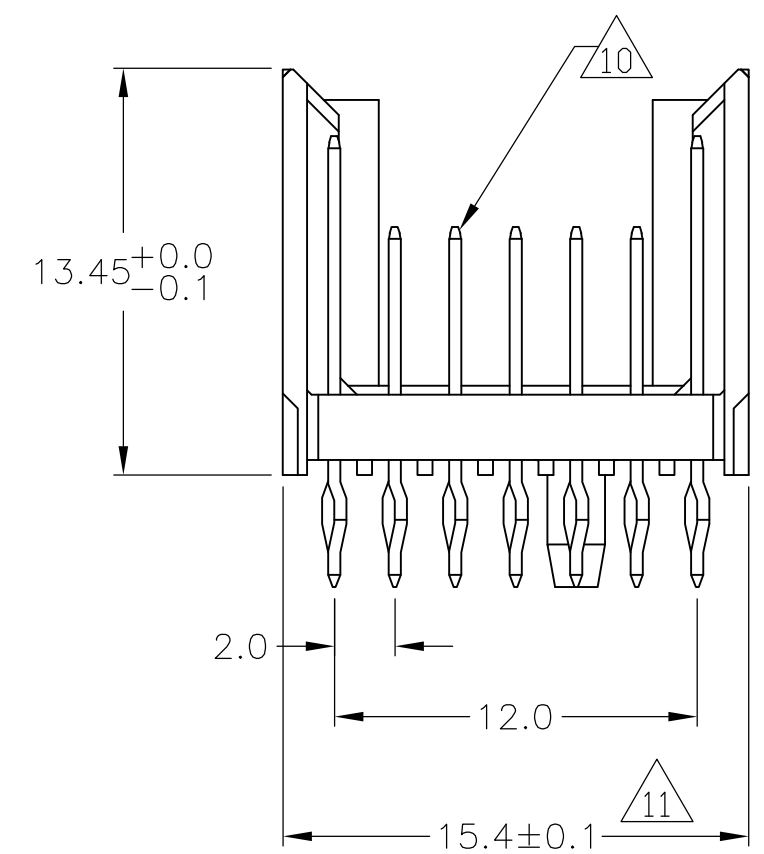

CONNECTOR ASSEMBLY EXAMPLARY LOADED