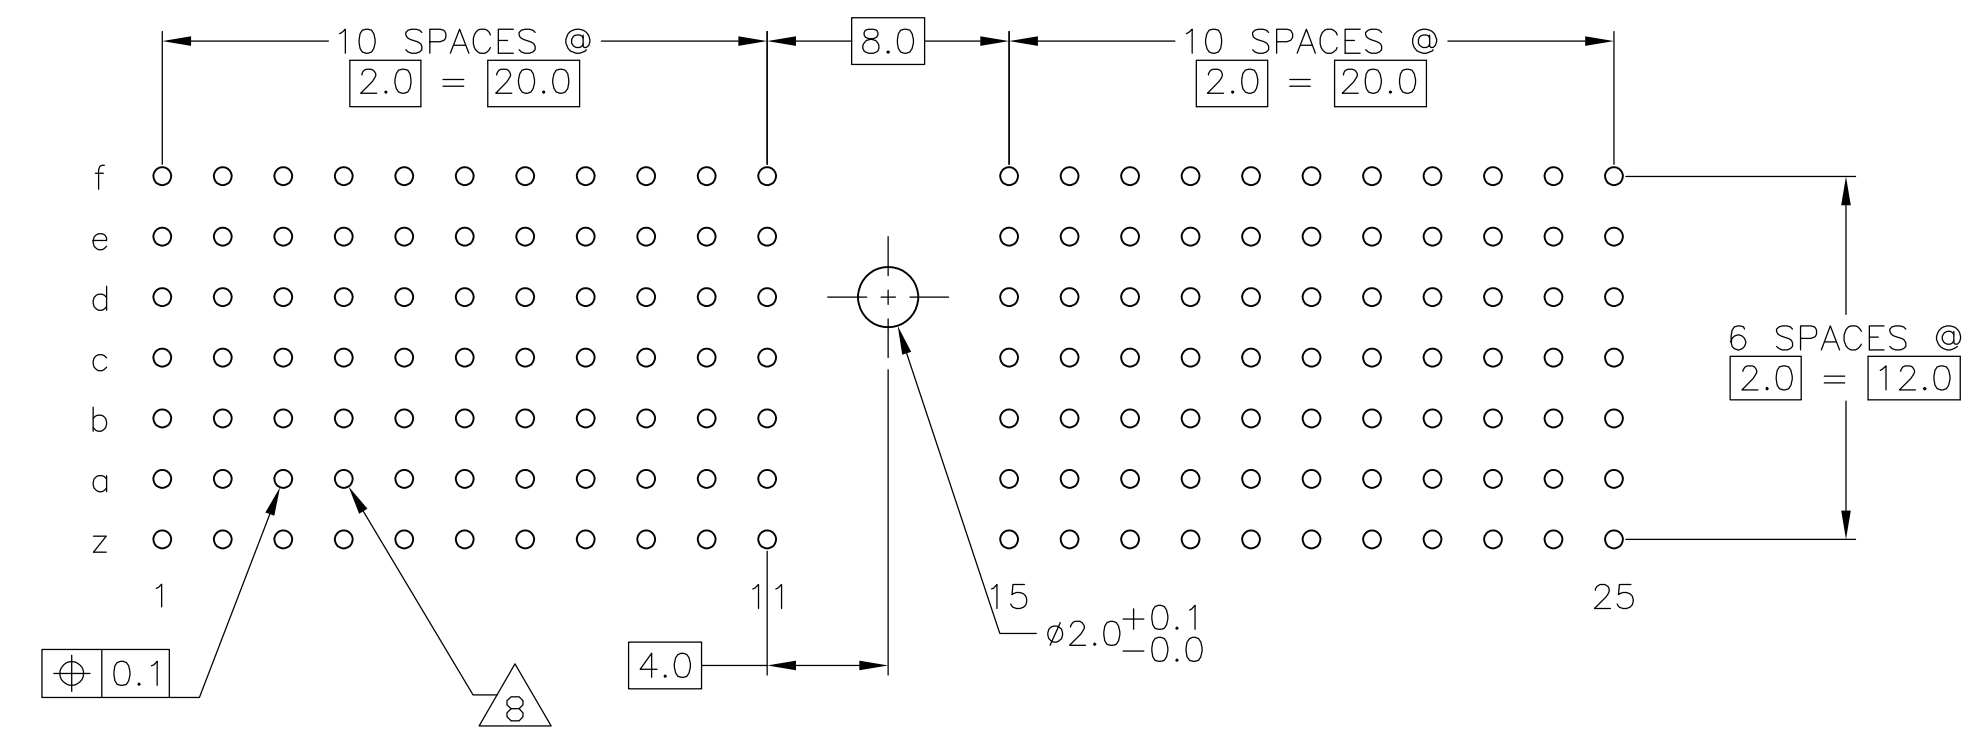

RECOMMENDED PCB-HOLE LAYOUT COMPONENT SIDE SHOWN

PLATED THRU HOLES PARAMETERS REFERENCE APPLICATION SPECIFICATION

	2	6	14	1-5100668-9
OBSELETE	2	5	14	5100668-9
OBSELETE	2	4	14	5100668-4
	2	3	14	5100668-1
FINISH				PART NUMBER