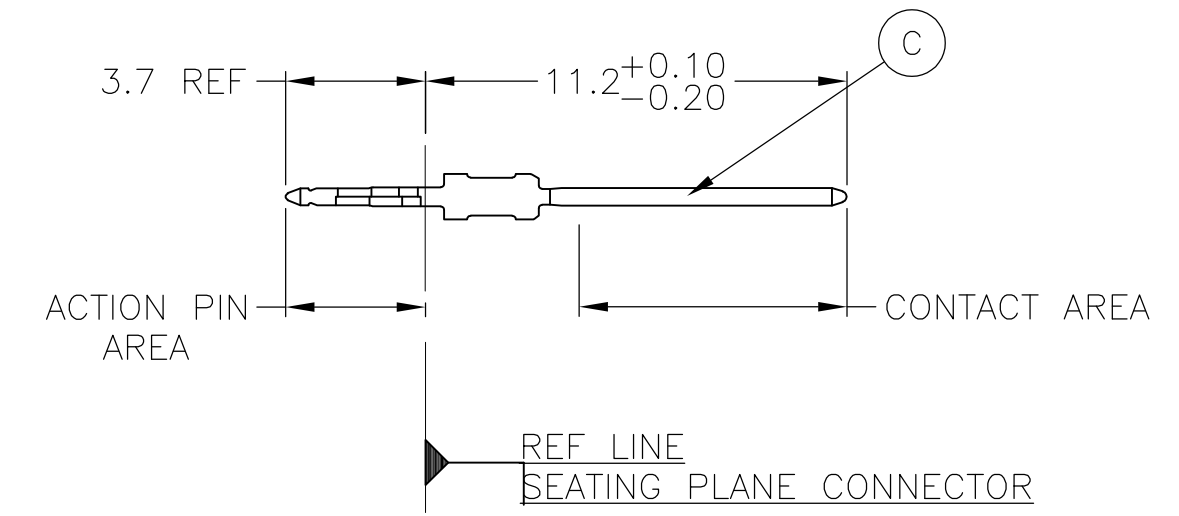

CONTACT DIMENSIONS

SCALE 5:1