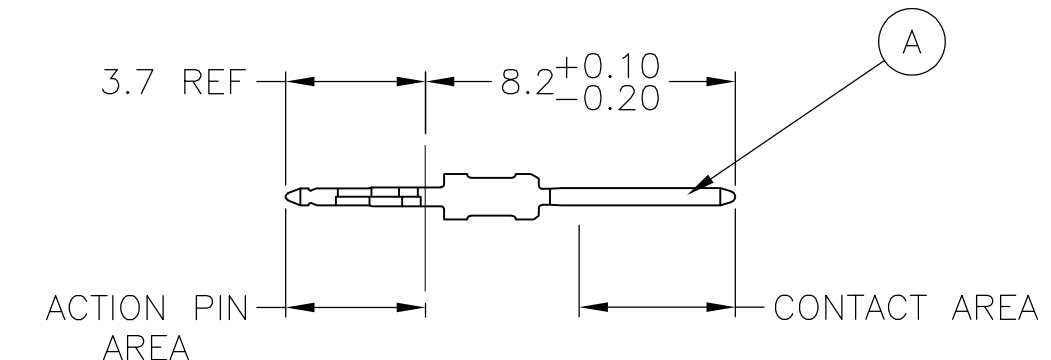

CONTACT DIMENSIONS

SCALE 5:1