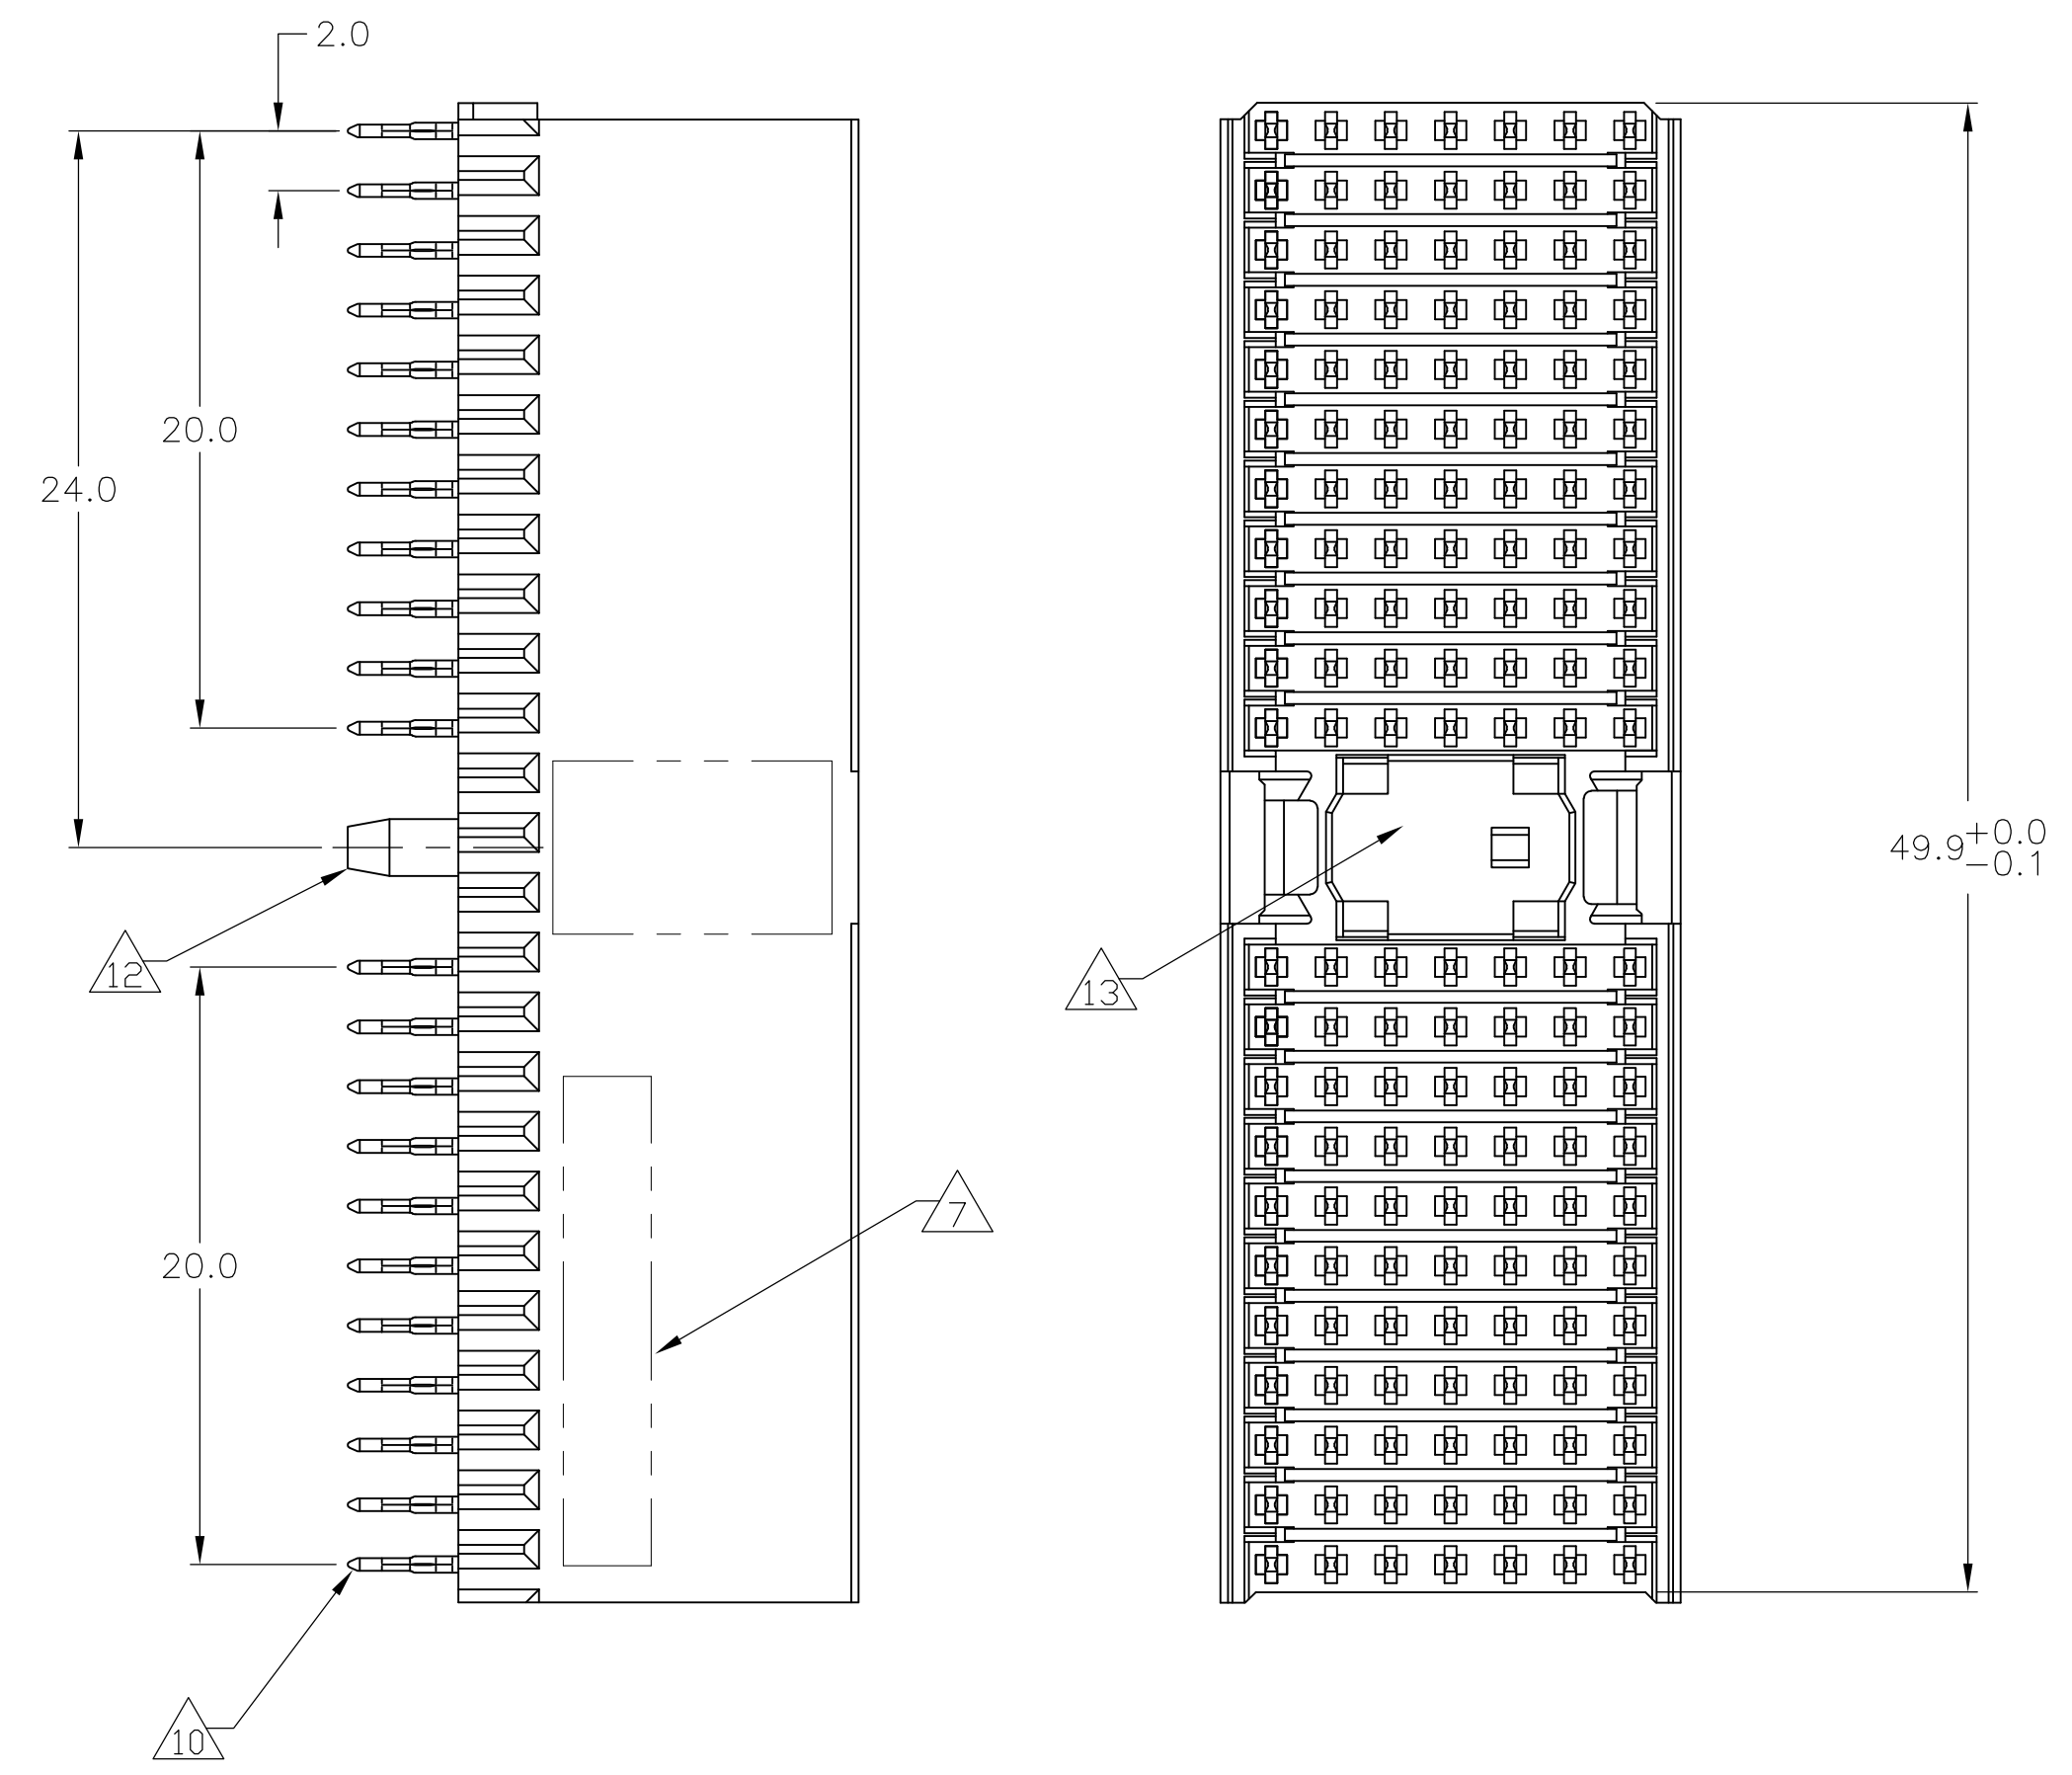

CONNECTOR ASSEMBLY EXAMPLARY LOADED