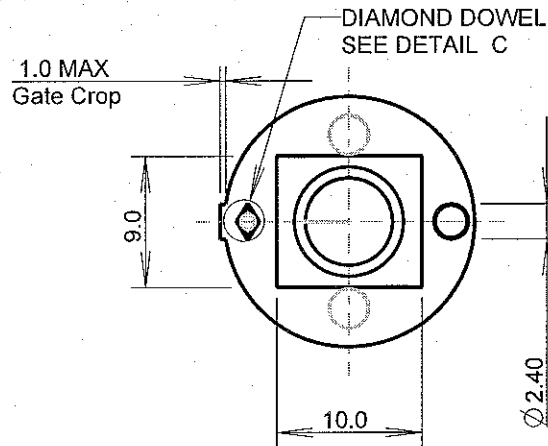

CUSTOMER DRAWING

GENERAL TOLERANCES (UNLESS STATED)

LINEAR	ANGULAR
X +/- 0.25	X +/- 1°
X.X +/- 0.1	X.X +/- 0.5°
X.XX +/- 0.05	X.XX +/- 0.1°

CUSTOMER

CARCLO

TITLE

10MM HIGH SIDE EMITTER
OPTIC

DRAWN

MB

DATE

19-Dec-11

SCALE

2:1

CARCLO PART No.

10267

SIZE

A4

CARCLO DRG. No.

60465

SHEET

2 OF 3

SECTION A-A
SCALE 2:1

DETAIL C
SCALE 10:1

MATERIAL: POLYCARBONATE