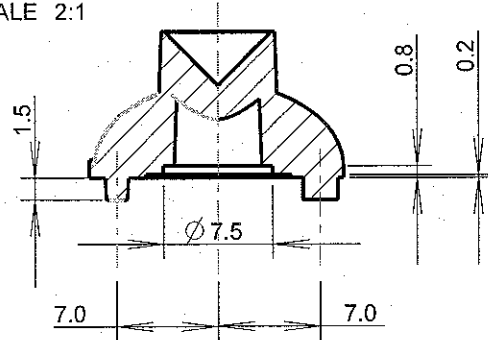

CUSTOMER DRAWING

GENERAL TOLERANCES (UNLESS STATED)

LINEAR	ANGULAR
X +/- 0.25	X +/- 1°
X.X +/- 0.1	X.X +/- 0.5°
X.XX +/- 0.05	X.XX +/- 0.1°

CUSTOMER

CARCLO

TITLE

10MM HIGH SIDE EMITTER
OPTIC

DRAWN

MB

DATE

19-Dec-11

SCALE

2:1

CARCLO PART No.

10267

SIZE

A4

CARCLO DRG. No.

60465

SHEET

2 OF 3

SECTION A-A
SCALE 2:1

DETAIL C
SCALE 10:1

MATERIAL: POLYCARBONATE