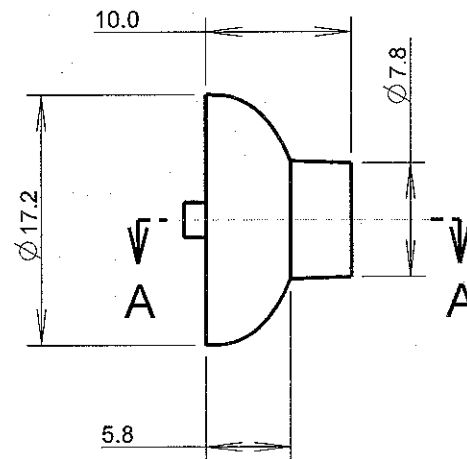

CUSTOMER DRAWING

GENERAL TOLERANCES (UNLESS STATED)

LINEAR	ANGULAR
X +/- 0.25	X +/- 1°
X.X +/- 0.1	X.X +/- 0.5°
X.XX +/- 0.05	X.XX +/- 0.1°

CUSTOMER

CARCLO

TITLE

10MM HIGH SIDE EMITTER
OPTIC

DRAWN

MB

DATE

19-Dec-11

SCALE

2:1

CARCLO PART No.

10267

SIZE

A4

CARCLO DRG. No.

60465

SHEET

2 OF 3

SECTION A-A
SCALE 2:1

DETAIL C
SCALE 10:1

MATERIAL: POLYCARBONATE