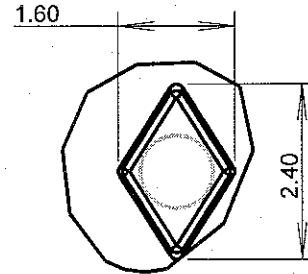

CUSTOMER DRAWING

GENERAL TOLERANCES (UNLESS STATED)

LINEAR	ANGULAR
X +/- 0.25	X +/- 1°
X.X +/- 0.1	X.X +/- 0.5°
X.XX +/- 0.05	X.XX +/- 0.1°

CUSTOMER

CARCLO

TITLE

10MM HIGH SIDE EMITTER
OPTIC

DRAWN

MB

DATE

19-Dec-11

SCALE

2:1

CARCLO PART No.

10267

SIZE

A4

CARCLO DRG. No.

60465

SHEET

2 OF 3

SECTION A-A
SCALE 2:1

DETAIL C
SCALE 10:1

MATERIAL: POLYCARBONATE