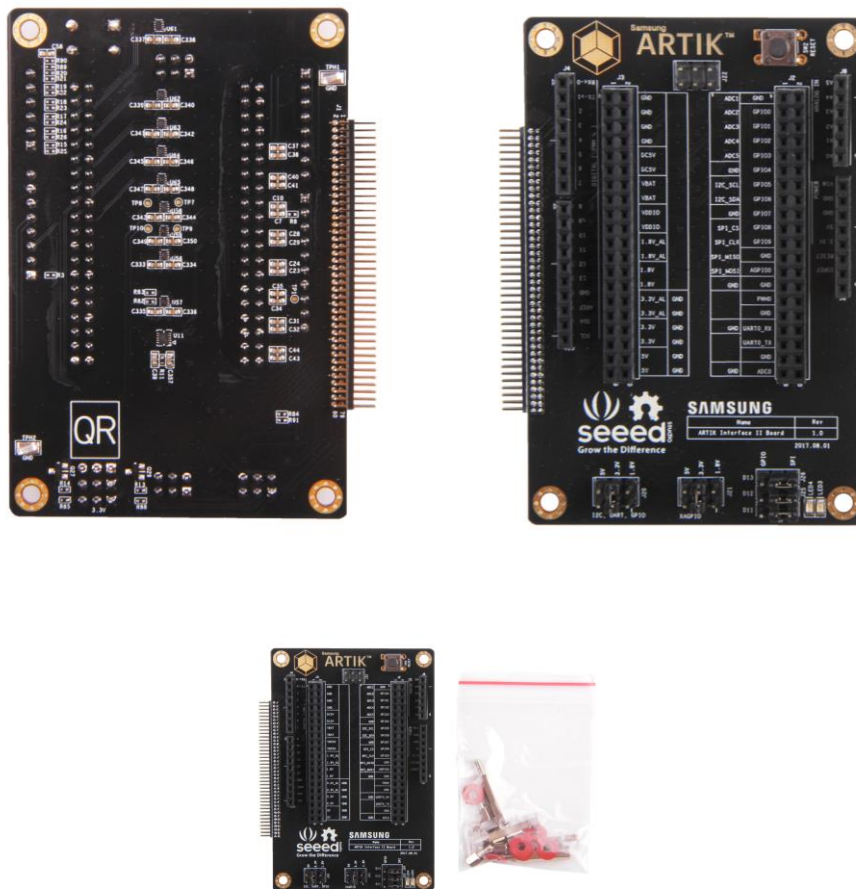

Technical Details

Dimensions	90mm x 65mm x 13.5mm
Weight	G.W 51g
Battery	Exclude

Part List

ARTIK Interface II Board	1

Documents

- ARTIK Documentation

<https://www.seeedstudio.com/ARTIK-Interface-II-Board-p-3022.html> 1-11-18