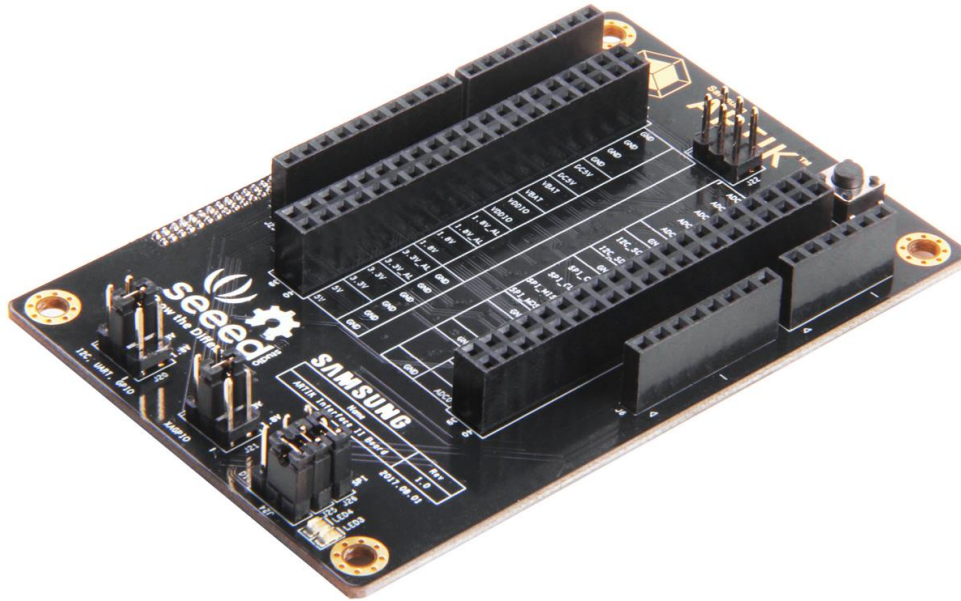

Email & Skype: info@chipsmall.com Web: www.chipsmall.com

Address: A1208, Overseas Decoration Building, #122 Zhenhua RD., Futian, Shenzhen, China

ARTIK Interface II Board

SKU 103990183

Description

The ARTIK Interface II Board, a joint effort by Samsung and Seeed, is a replacement for the original interface board included in the ARTIK 530/530s and ARTIK 710/710s Starter kits. The ARTIK Interface II board provides the same functionality as the original interface board, including access to peripheral such as GPIO, SPI, ADCs and UARTs through two 40 pin connectors, plus Arduino compatibility.