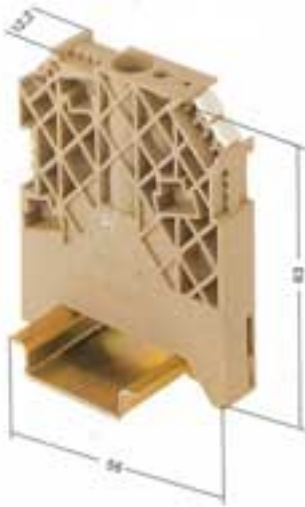

General ordering data

Order No.	1059000000
Part designation	WEW 35/1
Version	Modular terminal, accessories, Rail support
EAN	4008190172282
Qty.	50 pc(s).

Dimensions

Width	12 mm
Height of lowest version	63 mm
Length	56 mm

Downloads

STEP	1059000000_12113_WEW_35-1_STP.stp

Classifications

ETIM 2.0	EC001041
ETIM 3.0	EC001041
eClass 4.1	27-08-10-03
eClass 5.0	27-08-10-03
eClass 5.1	27-08-10-03

Similar products

Order No.	Part designation	Version
0383560000	EW 35	Modular terminal, accessories, Rail support
0258660000	EW 35/SCHA/M3	Modular terminal, accessories, Rail support
1805610000	MEW 35/1	Modular terminal, accessories, Metal end bracket
1061200000	WEW 35/2	Modular terminal, accessories, Rail support
9540000000	ZEW 35	Modular terminal, accessories, Rail support
8630740000	ZEW 35/2	Modular terminal, accessories, Rail support