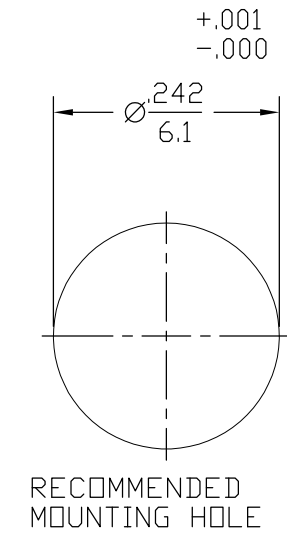

REVISIONS			
REV	DESCRIPTION	DATE	APPROVED
B1	REVISED PER ECO-11-005030	11MAR11	HMR