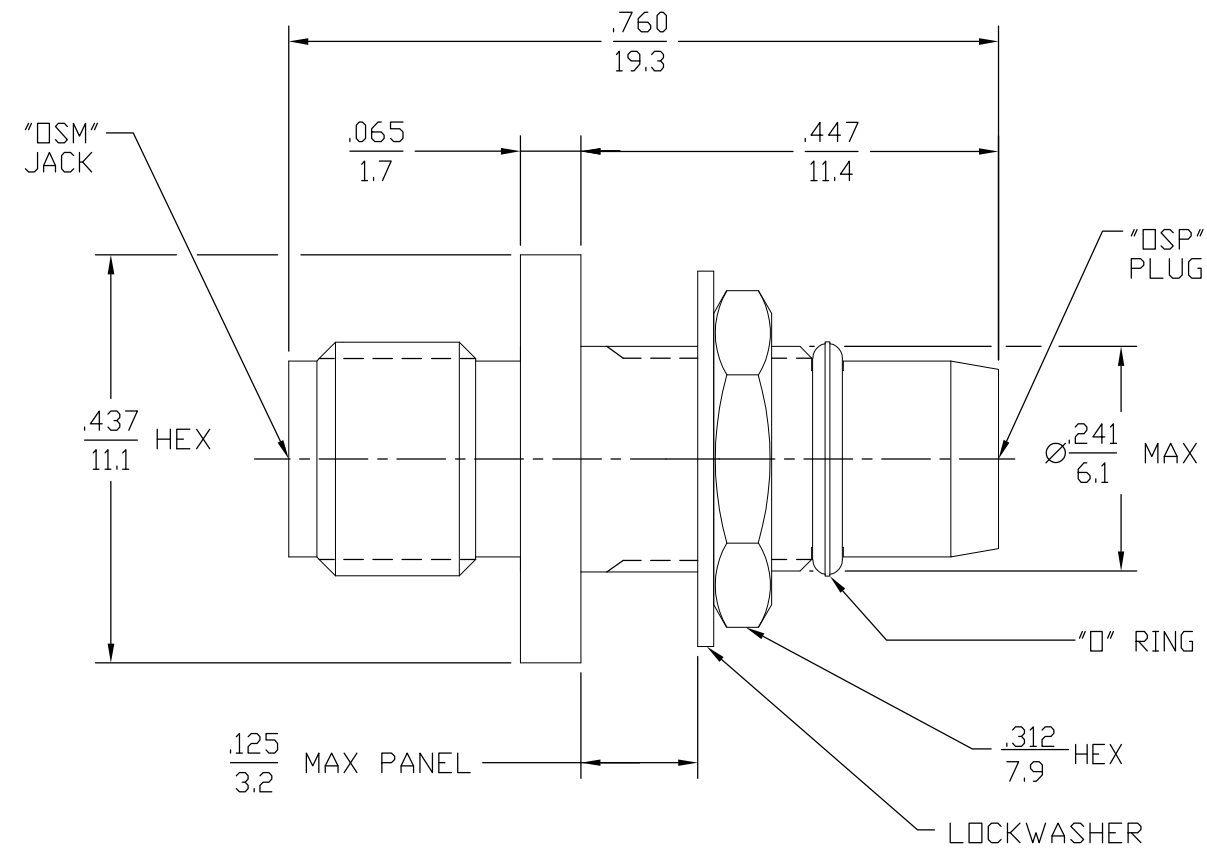

REVISIONS			
REV	DESCRIPTION	DATE	APPROVED
B1	REVISED PER ECO-11-005030	11MAR11	HMR

COMPONENT	MATERIAL	FINISH
HOUSING MOUNTING NUT LOCKWASHER	STAINLESS STEEL PER ASTM-A484 AND ASTM- A582, TYPE 303	PASSIVATE PER QQ-P-35
DIELECTRIC	TFE FLUOROCARBON PER ASTM-D-1457	N/A
CENTER CONTACT	BERYLLIUM COPPER PER ASTM-B-196 OR ASTM-B-197, ALLOY C17300, CONDITION H	GOLD PLATE PER MIL-G-45204
O-RING	FLOUROSILICONE PER MIL-R- 25988, CLASS I, TYPE I.	N/A

NOTE:

1. CAPTURED CENTER CONTACT

.XXX = in
XX.X = mm (REF)

UNLESS OTHERWISE SPECIFIED DIMENSIONS ARE IN INCHES	DRAWN BY K.I.E.	DATE 9-10-96
	CHECKED BY	
	APP'D BY <i>D. Comello</i>	9/10/96

USE ASS'Y PROCEDURE

TITLE DSM JACK TO OSP BULKHEAD
FEEDTHROUGH PLUG ADAPTER

ND. A.P. N/A

SIZE B	CODE IDENT NO. 26805	1059756-1	REV B1