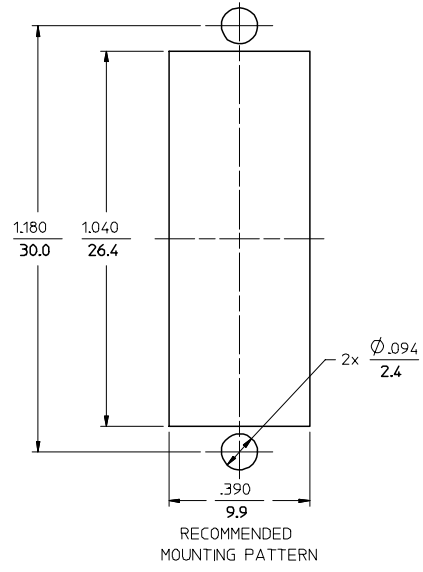

E

D

C

B

A

<b>ENTER DESCRIPTION</b> FC NO: MF2006-0237 DRAWN: JGIBLIN CHKD: JGIBLIN APPR: JGIBLIN DATE: 2005/11/29 DATE: 2005/11/29 DATE: 2005/11/29	<b>QUALITY SYMBOLS</b> ▽=0 ▽=0	<b>GENERAL TOLERANCES (UNLESS SPECIFIED)</b>		DIMENSION STYLE IN/MM	SCALE 4:1	DESIGN UNITS INCH	THIRD ANGLE PROJECTION		
		4 PLACES ± --- ± --- 3 PLACES ± --- ± --- 2 PLACES ± --- ± --- 1 PLACE ± --- ± ---	mm INCH	DRAWN BY RPACIFICI	DATE 2005/10/11	TITLE DUPLEX ADAPTER (SC-D) W/ DUAL MOUNTING OPTIONS			
		ANGULAR ±1/2°		CHECKED BY DATE	APPROVED BY DATE	MOLEX INCORPORATED			
		DRAFT WHERE APPLICABLE MUST REMAIN WITHIN DIMENSIONS		MATERIAL NO. SEE TABLE	DOCUMENT NO. SD-106166-0700	SHEET NO. 1 OF 01			