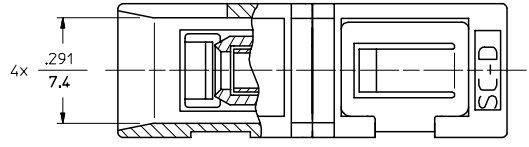

E

D

C

B

A

<b>ENTER DESCRIPTION</b> FC NO: MF2006-0237 DRAWN: JGIBLIN CHKD: JGIBLIN APPR: JGIBLIN DATE: 2005/11/29 DATE: 2005/11/29 DATE: 2005/11/29	<b>QUALITY SYMBOLS</b> ▽=0 ▽=0	<b>GENERAL TOLERANCES (UNLESS SPECIFIED)</b>		DIMENSION STYLE IN/MM	SCALE 4:1	DESIGN UNITS INCH	THIRD ANGLE PROJECTION		
		4 PLACES ± --- ± --- 3 PLACES ± --- ± --- 2 PLACES ± --- ± --- 1 PLACE ± --- ± ---	mm INCH	DRAWN BY RPACIFICI	DATE 2005/10/11	TITLE DUPLEX ADAPTER (SC-D) W/ DUAL MOUNTING OPTIONS			
		ANGULAR ±1/2°		CHECKED BY DATE	APPROVED BY DATE	MOLEX INCORPORATED			
		DRAFT WHERE APPLICABLE MUST REMAIN WITHIN DIMENSIONS		MATERIAL NO. SEE TABLE	DOCUMENT NO. SD-106166-0700	SHEET NO. 1 OF 01			