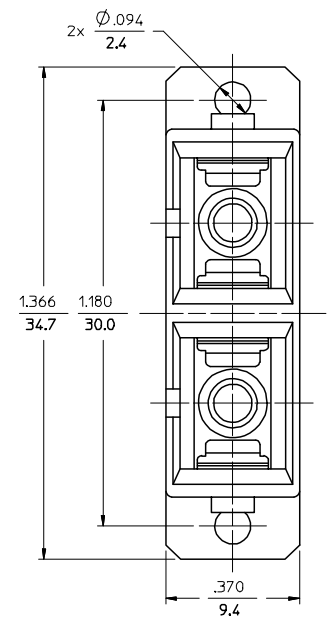

E

D

C

B

A

<b>ENTER DESCRIPTION</b> FC NO: MF2006-0237 DRAWN: JGIBLIN CHKD: JGIBLIN APPR: JGIBLIN DATE: 2005/11/29 DATE: 2005/11/29 DATE: 2005/11/29	<b>QUALITY SYMBOLS</b> ▽=0 ▽=0	<b>GENERAL TOLERANCES (UNLESS SPECIFIED)</b>		DIMENSION STYLE IN/MM	SCALE 4:1	DESIGN UNITS INCH	THIRD ANGLE PROJECTION		
		4 PLACES ± --- ± --- 3 PLACES ± --- ± --- 2 PLACES ± --- ± --- 1 PLACE ± --- ± ---	mm INCH	DRAWN BY RPACIFICI	DATE 2005/10/11	TITLE DUPLEX ADAPTER (SC-D) W/ DUAL MOUNTING OPTIONS			
		ANGULAR ±1/2°		CHECKED BY DATE	APPROVED BY DATE	MOLEX INCORPORATED			
		DRAFT WHERE APPLICABLE MUST REMAIN WITHIN DIMENSIONS		MATERIAL NO. SEE TABLE	DOCUMENT NO. SD-106166-0700	SHEET NO. 1 OF 01			