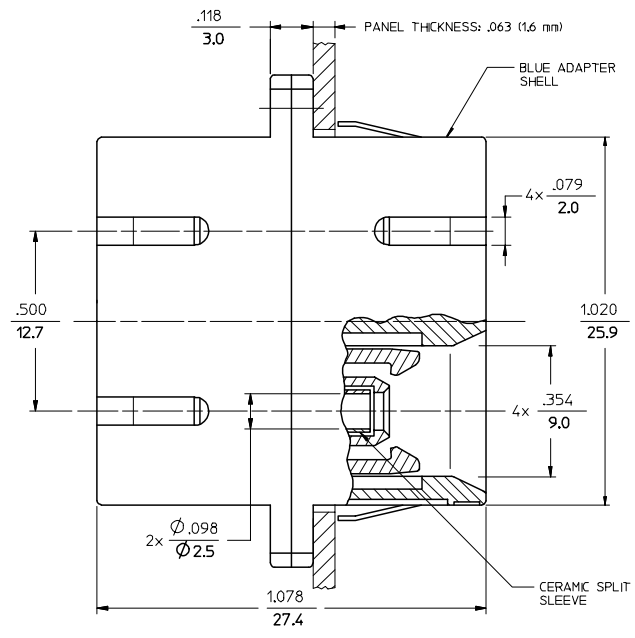

E

D

C

B

A

<b>ENTER DESCRIPTION</b> FC NO: MF2006-0237 DRAWN: JGIBLIN CHKD: JGIBLIN APPR: JGIBLIN DATE: 2005/11/29 DATE: 2005/11/29 DATE: 2005/11/29	<b>QUALITY SYMBOLS</b> ▽=0 ▽=0	<b>GENERAL TOLERANCES (UNLESS SPECIFIED)</b>		DIMENSION STYLE IN/MM	SCALE 4:1	DESIGN UNITS INCH	THIRD ANGLE PROJECTION		
		4 PLACES ± --- ± --- 3 PLACES ± --- ± --- 2 PLACES ± --- ± --- 1 PLACE ± --- ± ---	mm INCH	DRAWN BY RPACIFICI	DATE 2005/10/11	TITLE DUPLEX ADAPTER (SC-D) W/ DUAL MOUNTING OPTIONS			
		ANGULAR ±1/2°		CHECKED BY DATE	APPROVED BY DATE	MOLEX INCORPORATED			
		DRAFT WHERE APPLICABLE MUST REMAIN WITHIN DIMENSIONS		MATERIAL NO. SEE TABLE	DOCUMENT NO. SD-106166-0700	SHEET NO. 1 OF 01			