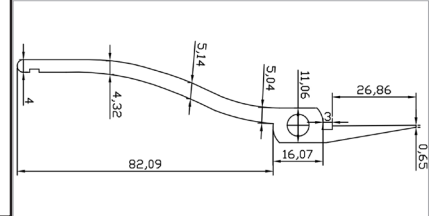

ITEM #
10847

FLAT NOSE 6" WITH SMOOTH JAWS