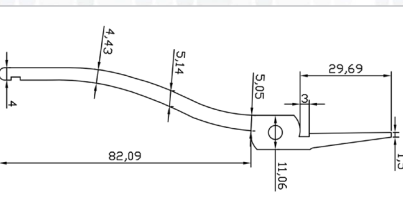

# STEALTH PLIERS

**CHAIN NOSE 5" WITH SMOOTH JAWS**

**ITEM #**  
**10841**

**SHORT NEEDLE NOSE 5" WITH SMOOTH JAWS**

**ITEM #**  
**10845**

**ROUND NOSE 5" WITH SMOOTH JAWS**

**ITEM #**  
**10846**

**FLAT NOSE 5" WITH SMOOTH JAWS**