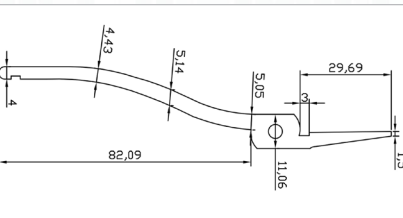

# STEALTH PLIERS

**CHAIN NOSE 5" WITH SMOOTH JAWS**

**ITEM #**  
**10841**

**SHORT NEEDLE NOSE 5" WITH SMOOTH JAWS**

**ITEM #**  
**10845**

**ROUND NOSE 5" WITH SMOOTH JAWS**

**ITEM #**  
**10846**

**FLAT NOSE 5" WITH SMOOTH JAWS**