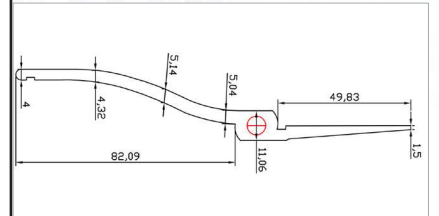

ITEM #
10849

BENT NOSE 6" WITH SMOOTH JAWS