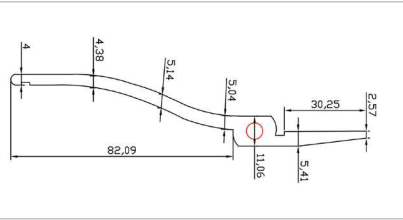

# STEALTH PLIERS

**CHAIN NOSE 5" WITH SMOOTH JAWS**

**ITEM #**  
**10841**

**SHORT NEEDLE NOSE 5" WITH SMOOTH JAWS**

**ITEM #**  
**10845**

**ROUND NOSE 5" WITH SMOOTH JAWS**

**ITEM #**  
**10846**

**FLAT NOSE 5" WITH SMOOTH JAWS**