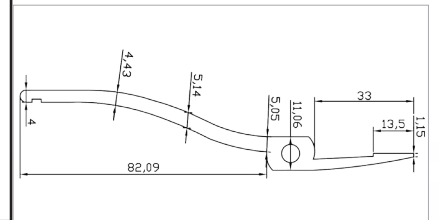

ITEM #
10848

LONG NEEDLE NOSE 6" WITH SERRATED JAWS