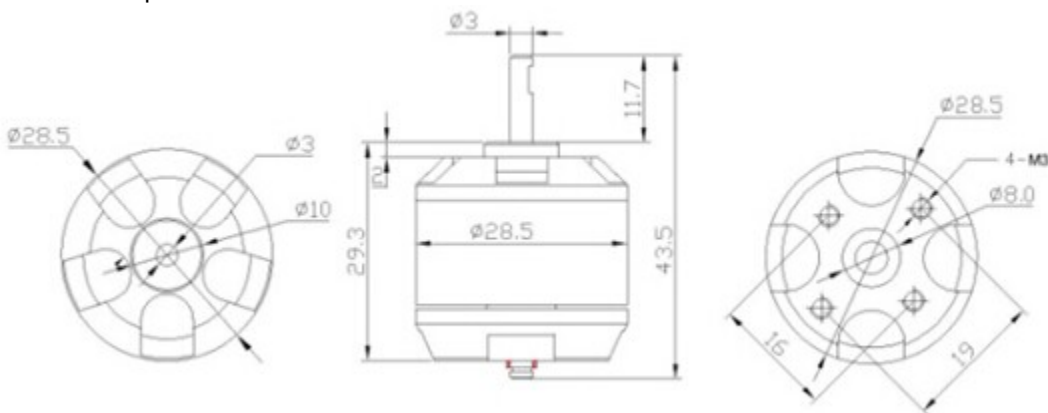

### Specification:

- KV Values: 980KV
- Prop size: APC 11\*4.7
- Voltage: DC 8~12V
- Current: 9.5~15.1A
- Trust: 550~880G
- Power: 76~181.2W
- Efficiency: 7.2~4.9G/W
- Rotation Speed: 5470~6960RPM