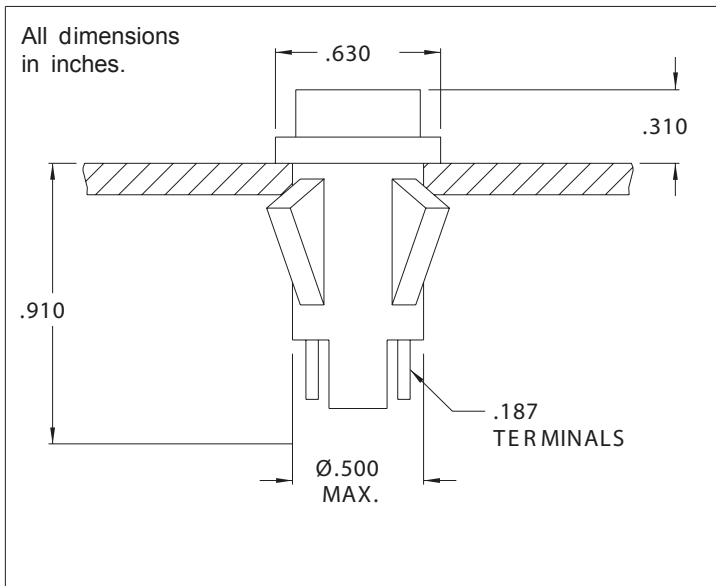

### Description and Features

Mounting: Will snap-fit into Ø.500/.505 hole in panels .020/.100 thick. Push-on speednut SN0461 also available. Mounting hole pattern on page SP2.

Terminals: Tinned brass

Lens: Polycarbonate