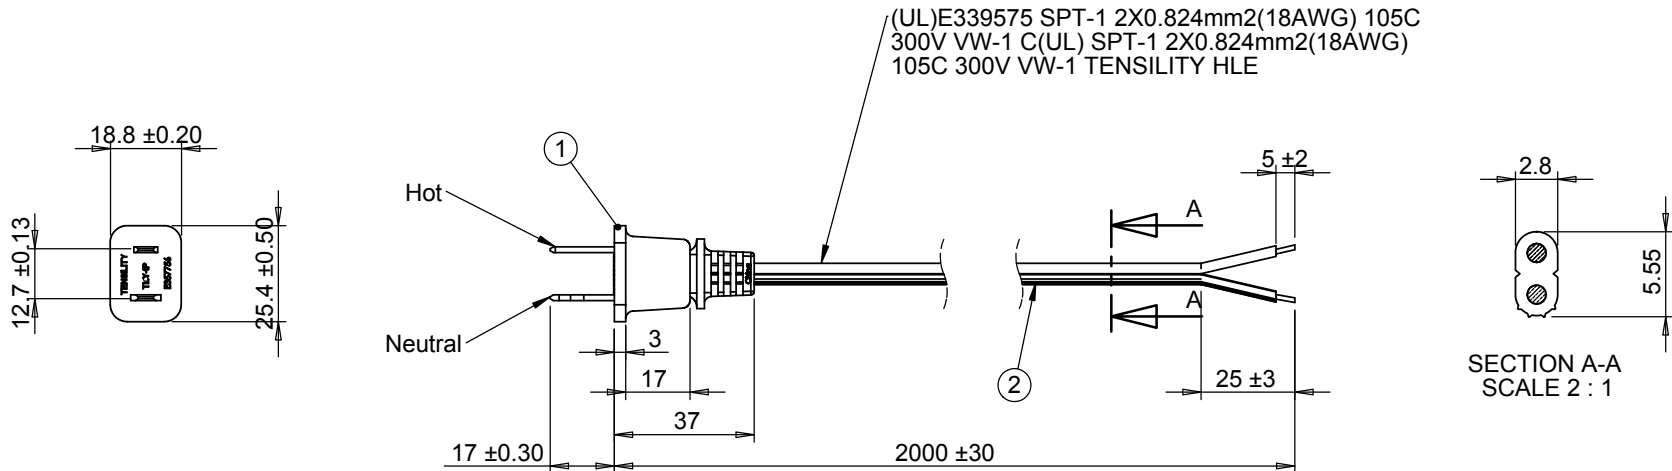

ITEM NO.	PART NUMBER	DESCRIPTION	QTY.	NOTES
1	TLY-1P	NEMA 1-15P, polarized	1	black overmold
2	30-00242	2C, 18 AWG, UL SPT-1, 300V, 105°C, 5.55 mm, VW-1, PVC	1	terminates to stripped and tinned

Wiring diagram	
Contact	Wire
Neutral	Grooved
Hot	Smooth

Revision	Date	Description	Notes		<h1>TENSILITY</h1> <p>20802 Sockeye Place #130 Bend, OR 97701 USA tel 541.323.3228 fax 541.323.4202 800 877.670.7118 www.tensility.com</p>				
A	12/17/2012	Initial release	Cable rated for 10 A at 125 Vac as is. RoHS, REACH and Dodd-Frank conflict materials compliant Function test: no open, no reversed polarity, no short circuit, no INT						
			DIMENSIONS ARE IN MILLIMETERS TOLERANCES: X: ± 0.5 mm X.X: ± 0.3 mm X.XX: ± 0.05 mm	DESCRIPTION: Ac cord, 2000 mm, U.S, NEMA 1-15P plug, TLY-1P to tinned, 18 AWG, SPT-1 wire, 30-00242	SIZE A	Part number <b>11-00011</b>	SCALE:1:2	WEIGHT:	SHEET 1 OF 1