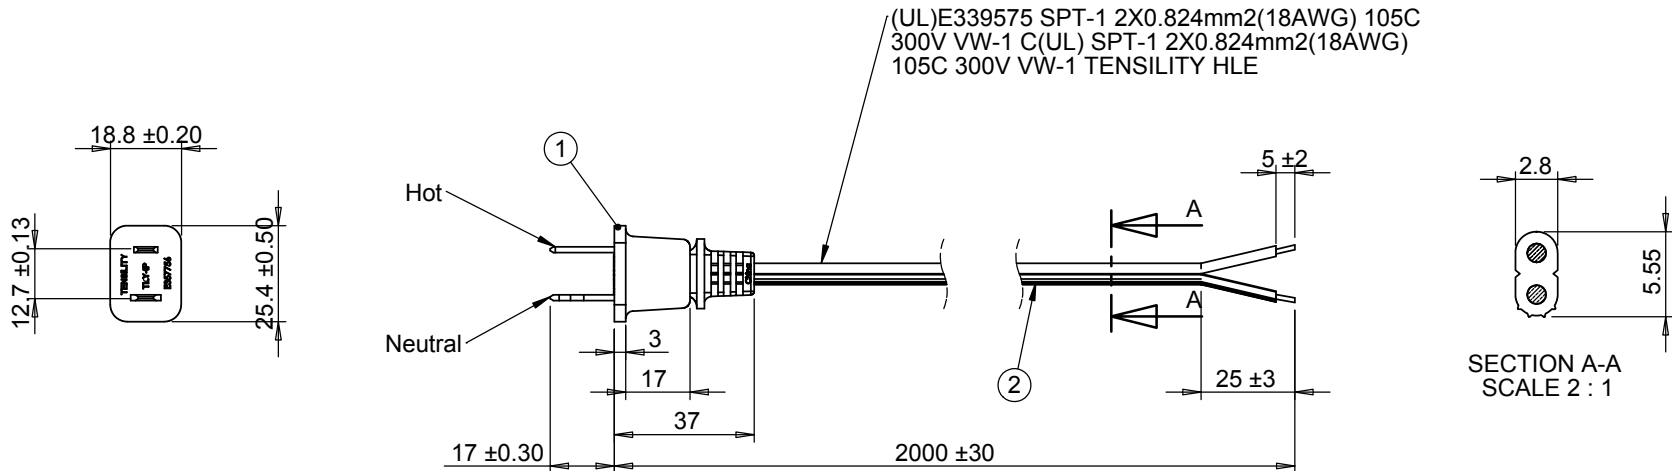

Email & Skype: info@chipsmall.com Web: www.chipsmall.com

Address: A1208, Overseas Decoration Building, #122 Zhenhua RD., Futian, Shenzhen, China

ITEM NO.	PART NUMBER	DESCRIPTION	QTY.	NOTES
1	TLY-1P	NEMA 1-15P, polarized	1	white overmold
2	30-00243	2C, 18 AWG, UL SPT-1, 300V, 105°C, 5.55 mm, VW-1, PVC, white	1	terminates to stripped and tinned

Wiring diagram	
Contact	Wire
Neutral	Grooved
Hot	Smooth

Revision	Date	Description	Notes		<h1>TENSILITY</h1> <p>20802 Sockeye Place #130 Bend, OR 97701 USA tel 541.323.3228 fax 541.323.4202 800 877.670.7118 www.tensility.com</p>		
A	12/17/2012	Initial release	Cable rated for 10 A at 125 Vac as is. RoHS, REACH and Dodd-Frank conflict materials compliant Function test: no open, no reversed polarity, no short circuit, no INT				
			DIMENSIONS ARE IN MILLIMETERS TOLERANCES: X: ± 0.5 mm X.X: ± 0.3 mm X.XX: ± 0.05 mm	DESCRIPTION: Ac cord, 2000 mm, U.S, NEMA 1-15P plug, TLY-1P to tinned, 18 AWG, SPT-1 wire, 30-00243, white	SIZE A	Part number 11-00025	
					SCALE:1:2	WEIGHT:	SHEET 1 OF 1