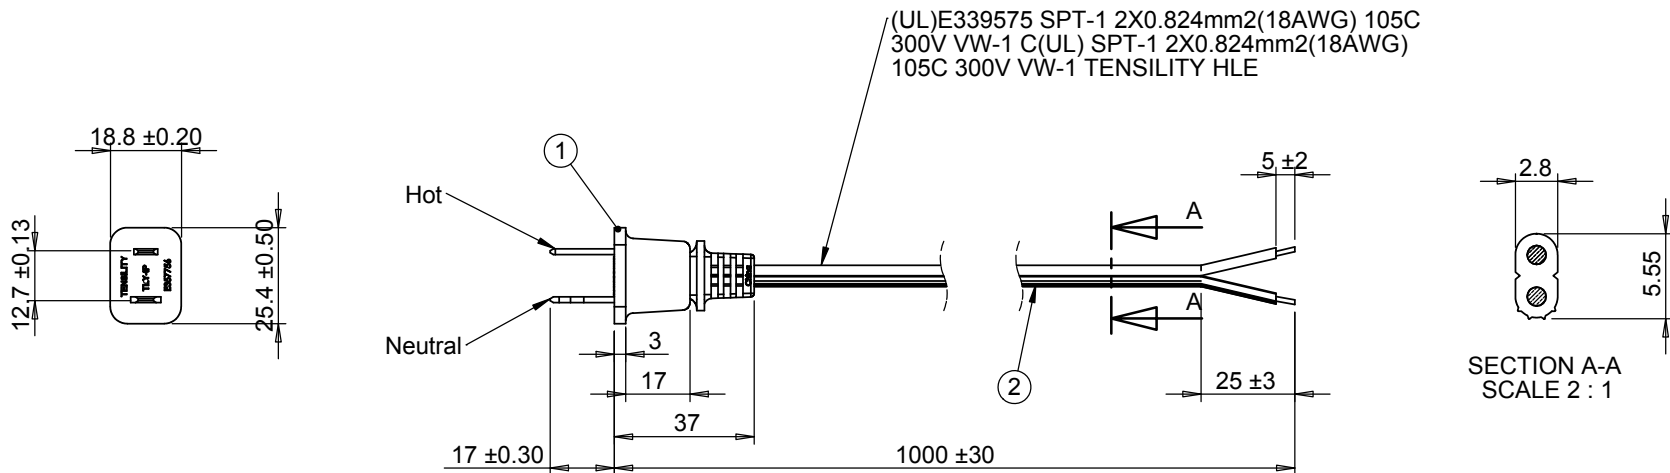

Email & Skype: info@chipsmall.com Web: www.chipsmall.com

Address: A1208, Overseas Decoration Building, #122 Zhenhua RD., Futian, Shenzhen, China

ITEM NO.	PART NUMBER	DESCRIPTION	QTY.	NOTES
1	TLY-1P	NEMA 1-15P, polarized	1	white overmold
2	30-00243	2C, 18 AWG, UL SPT-1, 300V, 105°C, 5.55 mm, VW-1, PVC, white	1	terminates to stripped and tinned

Wiring diagram	
Contact	Wire
Neutral	Grooved
Hot	Smooth

Revision	Date	Description	Notes		<h1>TENSILITY</h1> <p>20802 Sockeye Place #130 Bend, OR 97701 USA tel 541.323.3228 fax 541.323.4202 800 877.670.7118 www.tensility.com</p>		
A	12/17/2012	Initial release	Cable rated for 10 A at 125 Vac as is. RoHS, REACH and Dodd-Frank conflict materials compliant Function test: no open, no reversed polarity, no short circuit, no INT				
			DIMENSIONS ARE IN MILLIMETERS TOLERANCES: X: ± 0.5 mm X.X: ± 0.3 mm X.XX: ± 0.05 mm	DESCRIPTION: Ac cord, 1000 mm, U.S, NEMA 1-15P plug, TLY-1P to tinned, 18 AWG, SPT-1 wire, 30-00243, white	SIZE A	Part number 11-00032	
					SCALE:1:2	WEIGHT:	SHEET 1 OF 1