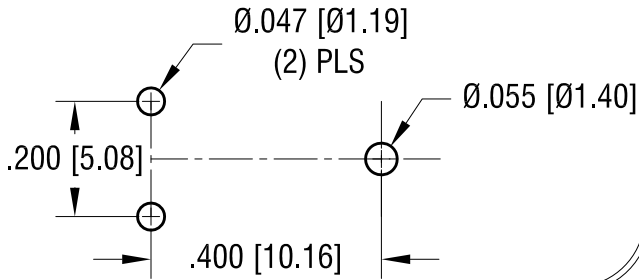

**MOUNTING DETAIL**

**NOTES:**

1. TERMINAL JACK: MAT'L - BERYLLIUM COPPER (QQ-C-533)
2. BUSHING: MAT'L - PTFE
3. MOUNTING BRACKET: MAT'L - BRASS

PART NO.	COLOR
11014	WHITE
11014-R	RED
11014-B	BLACK

10.11.11	CHANGE AS PER ECN 11-132	A
DATE	DESCRIPTION	REV.