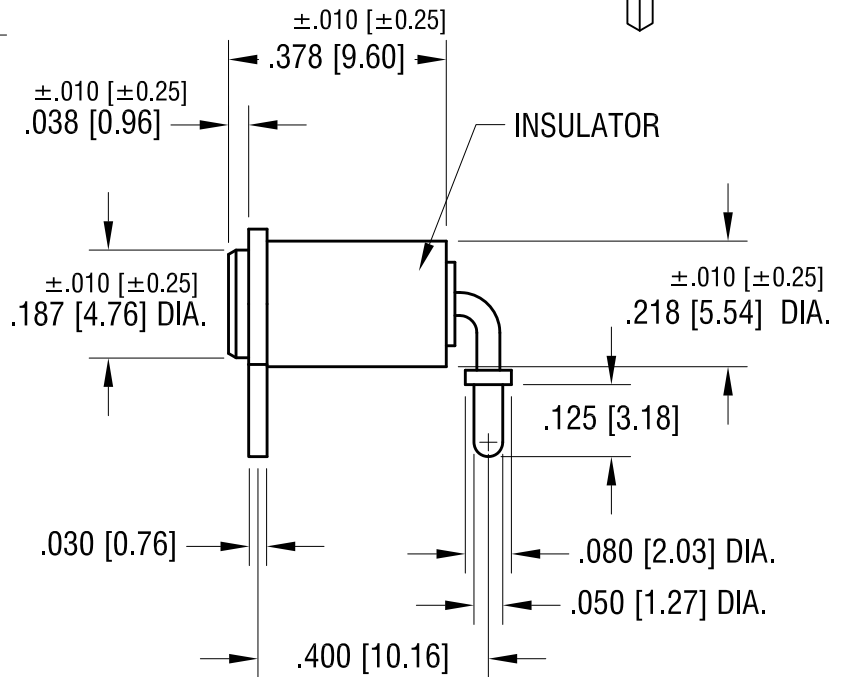

**MOUNTING DETAIL**

**NOTES:**

1. TERMINAL JACK: MAT'L - BERYLLIUM COPPER (QQ-C-533)
2. BUSHING: MAT'L - PTFE
3. MOUNTING BRACKET: MAT'L - BRASS

PART NO.	COLOR
11014	WHITE
11014-R	RED
11014-B	BLACK

10.11.11	CHANGE AS PER ECN 11-132	A
DATE	DESCRIPTION	REV.