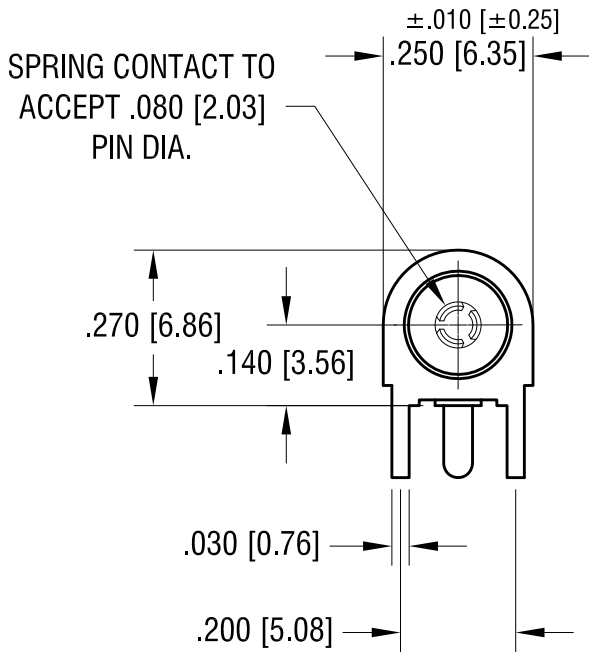

**MOUNTING DETAIL**

**NOTES:**

1. TERMINAL JACK: MAT'L - BERYLLIUM COPPER (QQ-C-533)
2. BUSHING: MAT'L - PTFE
3. MOUNTING BRACKET: MAT'L - BRASS

PART NO.	COLOR
11014	WHITE
11014-R	RED
11014-B	BLACK

10.11.11	CHANGE AS PER ECN 11-132	A
DATE	DESCRIPTION	REV.