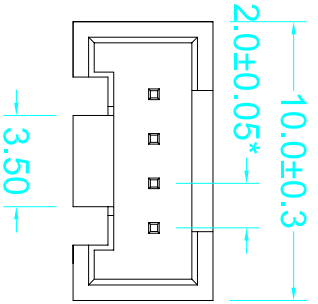

标记	版本	文件编号	变更前	变更后	日期	变更人
	A		/	新版图	2013.07.25	wzw

PCB LAYOUT

1. Performance characteristics:
1. The dimensions with "*" are key control size
  2. Main body part material
    Insulator: NYLON UL94V-0
    Contact: Brass
  3. Plating
    Contact: Tin-plated according to customer needs
  4. Electrical requirements:
    Current rating: 2 A
    Voltage rating: 250V
    Contact resistance: ≤10 mΩ
    Insulation resistance: ≥1000 MΩ
    Withstanding voltage: 800 V AC, 60s
  5. Environment specification
    Working temperature: -25℃~85℃
    Method of packing: 1000 pcs per bag

DRAWN	DATE	 SHENZHEN NS-TECH CO.,LTD.
wzw	2013.07.25	
CHECKED	DATE	TITLE: 1125S-4P SPEC: 不打K 环保
APPROVED	DATE	PART NO.
未注公差表 .X ±0.5 X. ±5° .XX ±0.3 .X ±3° .XXX ±0.1 .XX ±1°		CLIENT P/N
		UNIT: mm SCALE: free
		FILE NO.:NS-1125-W00008 REV:A
		HC