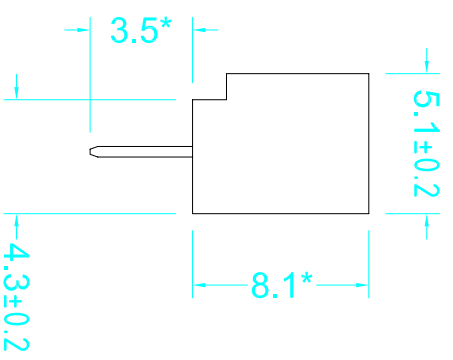

标记	版本	文件编号	变更前	变更后	日期	变更人
	A		/	新版图	2013.07.25	wzw

PCB LAYOUT

1. Performance characteristics:
1. The dimensions with "*" are key control size
  2. Main body part material
    Insulator: NYLON UL94V-0
    Contact: Brass
  3. Plating
    Contact: Tin-plated according to customer needs
  4. Electrical requirements:
    Current rating: 2 A
    Voltage rating: 250V
    Contact resistance: ≤10 mΩ
    Insulation resistance: ≥1000 MΩ
    Withstanding voltage: 800 V AC, 60s
  5. Environment specification
    Working temperature: -25℃~85℃
    Method of packing: 1000 pcs per bag

DRAWN	DATE	 SHENZHEN NS-TECH CO.,LTD.
wzw	2013.07.25	
CHECKED	DATE	TITLE: 1125S-4P SPEC: 不打K 环保
APPROVED	DATE	PART NO.
未注公差表 .X ±0.5 X. ±5° .XX ±0.3 .X ±3° .XXX ±0.1 .XX ±1°		CLIENT P/N
		UNIT: mm SCALE: free
		FILE NO.:NS-1125-W00008 REV:A
		HC