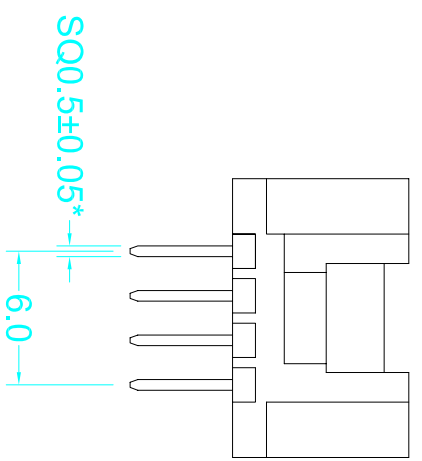

标记	版本	文件编号	变更前	变更后	日期	变更人
	A		/	新版图	2013.07.25	wzw

PCB LAYOUT

1. Performance characteristics:
1. The dimensions with "*" are key control size
  2. Main body part material
    Insulator: NYLON UL94V-0
    Contact: Brass
  3. Plating
    Contact: Tin-plated according to customer needs
  4. Electrical requirements:
    Current rating: 2 A
    Voltage rating: 250V
    Contact resistance: ≤10 mΩ
    Insulation resistance: ≥1000 MΩ
    Withstanding voltage: 800 V AC, 60s
  5. Environment specification
    Working temperature: -25℃~85℃
    Method of packing: 1000 pcs per bag

DRAWN	DATE	 SHENZHEN NS-TECH CO.,LTD.
wzw	2013.07.25	
CHECKED	DATE	TITLE: 1125S-4P SPEC: 不打K 环保
APPROVED	DATE	PART NO.
未注公差表 .X ±0.5 X. ±5° .XX ±0.3 .X ±3° .XXX ±0.1 .XX ±1°		CLIENT P/N
		UNIT: mm SCALE: free
		FILE NO.:NS-1125-W00008 REV:A
		HC