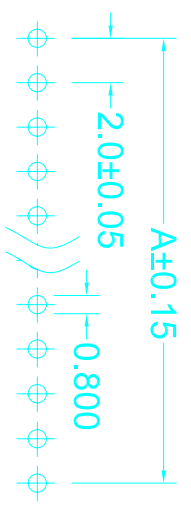

标记	版本	文件编号	变更前	变更后	日期	变更人
	A		/	新版图	2013.07.25	wzw

PCB LAYOUT

1. Performance characteristics:
1. The dimensions with "*" are key control size
  2. Main body part material
    Insulator: NYLON UL94V-0
    Contact: Brass
  3. Plating
    Contact: Tin-plated according to customer needs
  4. Electrical requirements:
    Current rating: 2 A
    Voltage rating: 250V
    Contact resistance: ≤10 mΩ
    Insulation resistance: ≥1000 MΩ
    Withstanding voltage: 800 V AC, 60s
  5. Environment specification
    Working temperature: -25℃~85℃
    Method of packing: 1000 pcs per bag

DRAWN	DATE	 SHENZHEN NS-TECH CO.,LTD.
wzw	2013.07.25	
CHECKED	DATE	TITLE: 1125S-4P SPEC: 不打K 环保
APPROVED	DATE	PART NO.
未注公差表 .X ±0.5 X. ±5° .XX ±0.3 .X ±3° .XXX ±0.1 .XX ±1°		CLIENT P/N
		UNIT: mm SCALE: free
		FILE NO.:NS-1125-W00008 REV:A
		HC