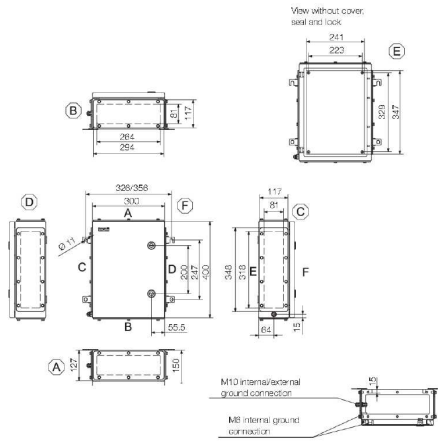

**Klippon TB QL (Terminal Box - Quarter Lock)
KTB QL 403015 S4E3**

Weidmüller Interface GmbH & Co. KG
Klingenbergstraße 16
D-32758 Detmold
Germany
Fon: +49 5231 14-0
Fax: +49 5231 14-292083
www.weidmueller.com

Drawings