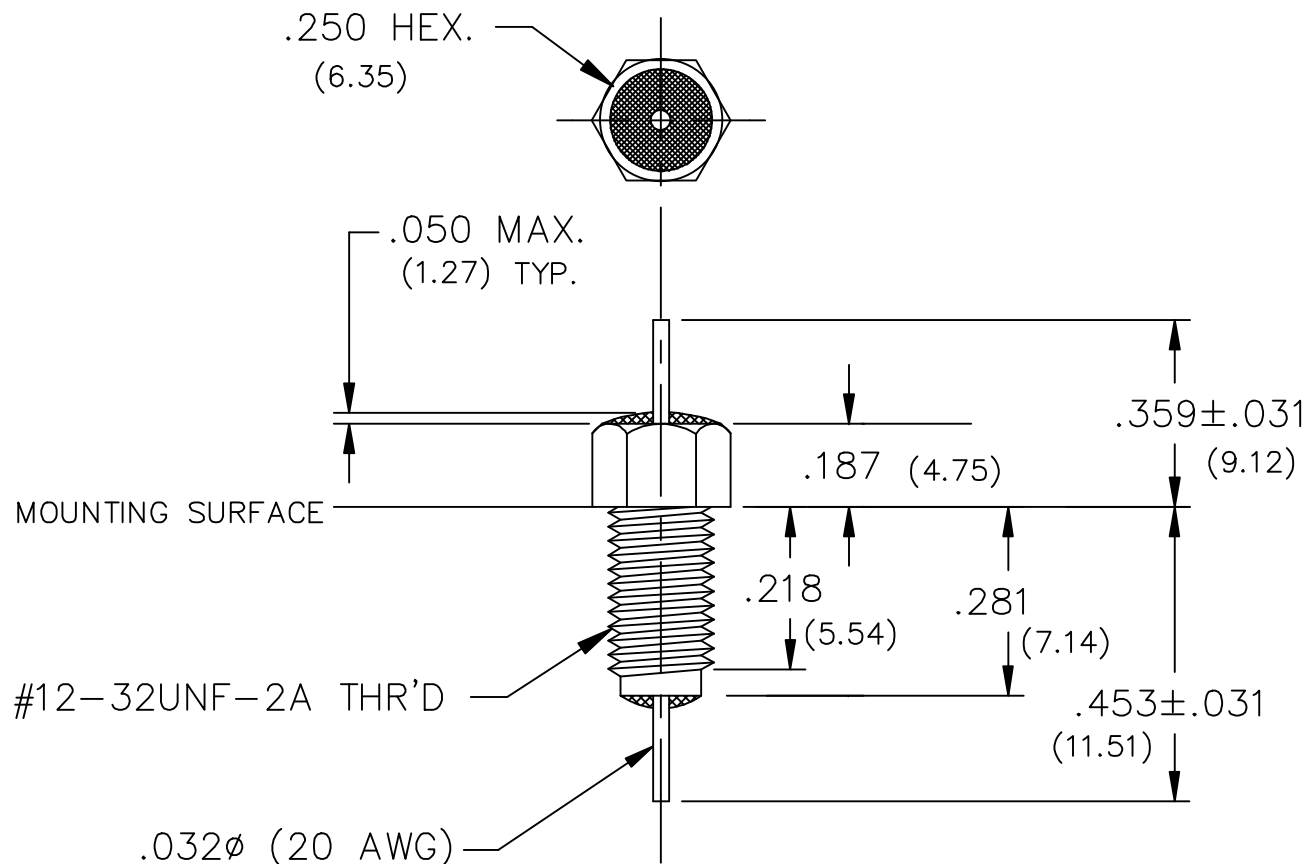

NOTE: HARDWARE IS INCLUDED.
SUGGESTED MTG. HOLE .228 DIA.

LEAD FINISH: SILVER	
BUSHING FINISH: SILVER	
CAPACITANCE	5500 pF GMV.
TEMP. RANGE	-55°C TO 125°C
CURRENT	10 AMP MAX.
WORKING VOLTAGE	85°C 200 VDC MAX. 125°C 100 VDC MAX.
D.C. RESISTANCE	.01ohms MAX.
MIN. I.L. PER MIL-STD-220 AT 25°C NO LOAD	
FREQ. MHz	I.L. (db)
1	---
10	20
100	68
1 GHz	70
10 GHz	70

MARKING:
PART: SCI 1201-066
BAG: 1201-066
XXX DATE CODE
XXX QTY./BAG
(100/ BAG MAX.)

	6	5	4	3	REV. NO.	TOLERANCES UNLESS OTHERWISE SPECIFIED
	CN #10201	CN 200667	CN 189629	CN 185003	CHANGE NOTICE	Fractions ± 1/64
				REDRAWN		Dec. .xx±
						Dec. .xxx± .010
						Angles ±0° 30'
						CODE IDENT. NO. DLSP2

api **FAIRVIEW PENNSYLVANIA**
technologies corp.

Dwn. SLAGLE	Description
Ckd. 12-30-14	FILTER, SING, Pi, BSHG
Apvd. B.DEVINE	1201-066
Scale NONE