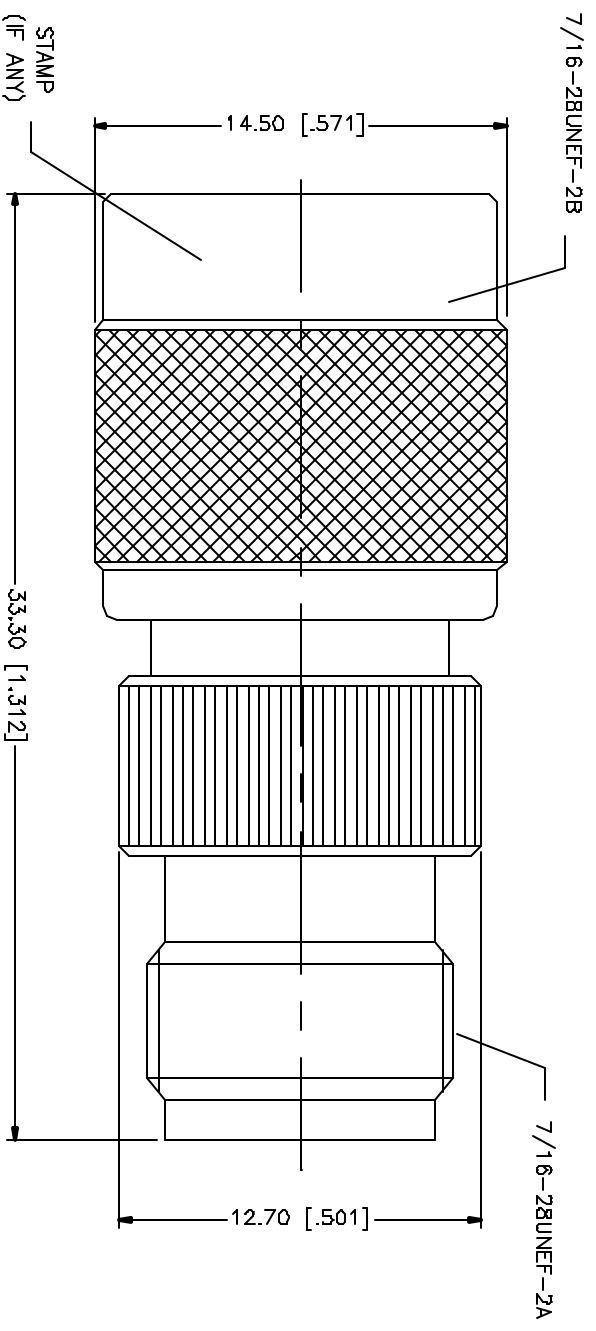

REV.	DATE	DESCRIPTION
NC	10/31/04	INITIAL RELEASE

QTY	DESCRIPTION	MATERIAL	FINISH	QTY	CDI NOT SCALE DRAWING	APPROVALS	DATE	DWG. NO.	REV.	NC	SIZE	SCALE
1	CONTACT PIN	PHOS. BRONZE	GOLD	1				122498			A	NA
1	INSULATOR BODY	TEFLON BRASS	NATURAL NICKEL	1				122498			A	NA
1	DESCRIPTION							122498			A	NA

Amphenol Connex

TNC PLUG TO JACK ADAPTER

122498

APPROVALS	DATE
G.R.S.	10/31/04

UNLESS OTHERWISE SPECIFIED DIMENSIONS ARE IN MILLIMETERS AND FOR DIMENSIONS NOT SHOWN IN MILLIMETERS. DIMENSIONS FOR MILLIMETER ARE: 0.5 - .8mm ± 0.20mm 8 - 30mm ± 0.40mm 30 - 120mm ± 0.60mm UNLESS OTHERWISE SPECIFIED DIMENSIONS FOR INCH ARE: .020 - .315 = ± 0.007" .315 - 1.180 = ± 0.015" 1.180 - 4.724 = ± 0.030" CDI NOT SCALE DRAWING

QTY	DESCRIPTION	MATERIAL	FINISH	QTY
1	CONTACT PIN	PHOS. BRONZE	GOLD	1
1	INSULATOR BODY	TEFLON BRASS	NATURAL NICKEL	1
1	DESCRIPTION