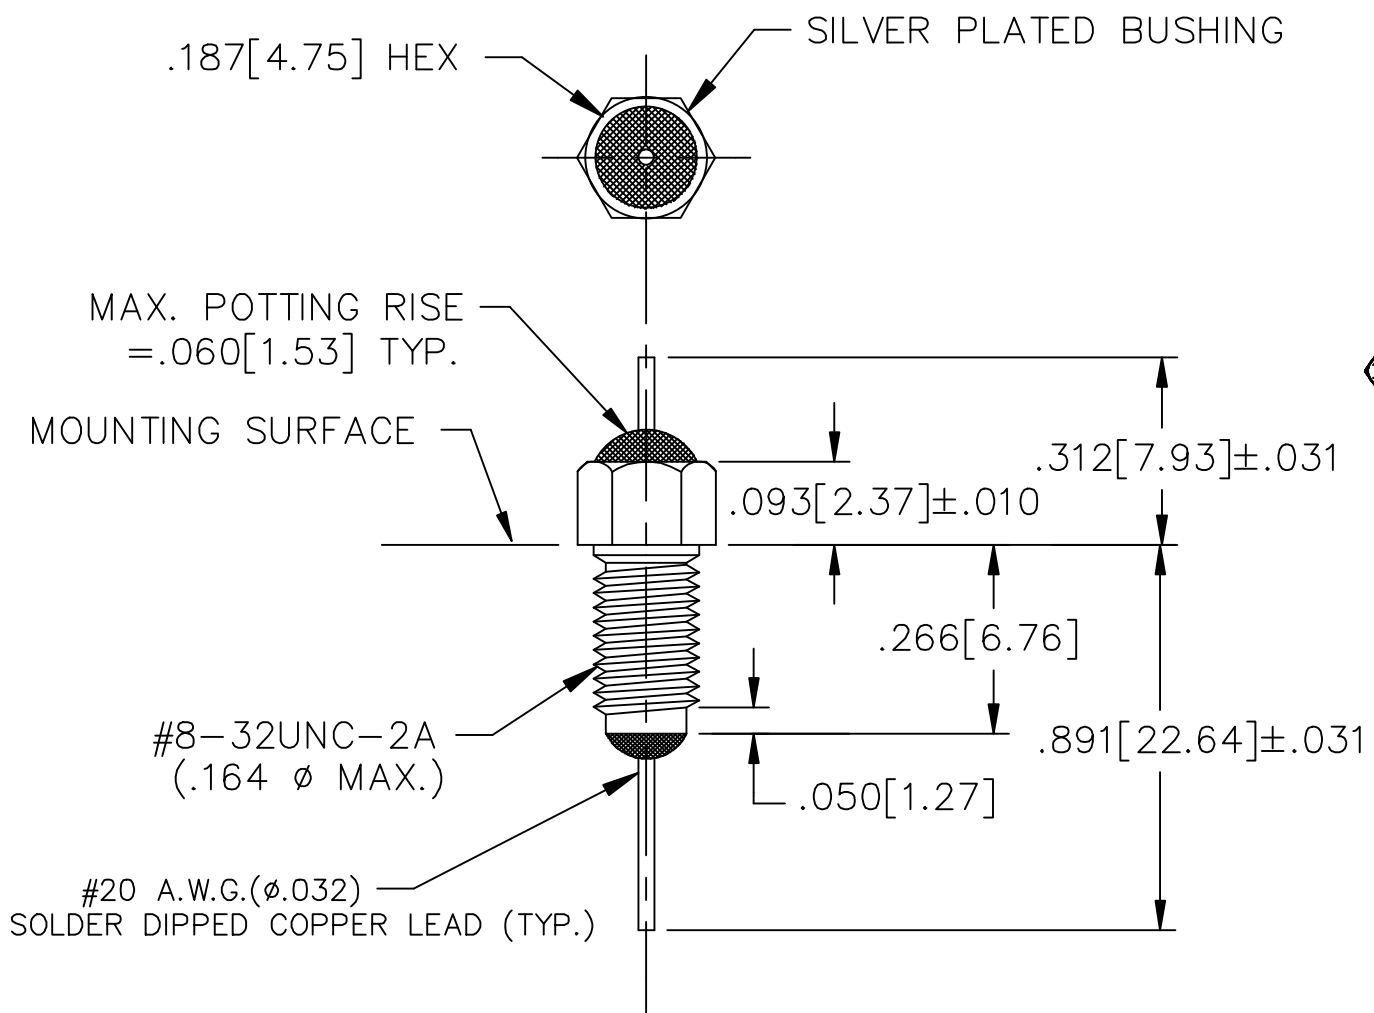

CAPACITANCE	3000pF GMV
TEMP. RANGE	-55°C TO +125°C
CURRENT	10 AMP MAX.
WORKING VOLTAGE	125°C 200 VDC
DC RESISTANCE	.01 Ωhms MAX.
I.L. @25°C, NO LOAD	
FREQ. MHz	I.L. (dB)
10MHz	5dB
100MHz	45dB
1GHz	70dB
10GHz	70dB
SCHEMATIC	
MARKING:	
PART: S003	
BAG PACK: SCI 1250-003	
DATE CODE	
LOT No.	
QTY./BAG (200 MAX.)	

1. NOTES:
   1. MAX INSTALLATION TORQUE: 4in-lbs.
   2. HARDWARE IS INCLUDED.

CN #11628	13
CN 208567	12
CN 186587	11
CN 176833	10
CN 175872	9
CN 166807	8
CN 161800	7
CN 154611	6
CN 153682	5
CN 152986	4
CN 148961	3
CN 148903	2
CN 147402	1
CN 147308	0

REV. NO.	TOLERANCES UNLESS OTHERWISE SPECIFIED
	Fractions ± 1/64
	Dec. .xx±
	Dec. .xxx± .010
CHANGE NOTICE	Angles ±0° 30'
	CODE IDENT. NO. DLSP2

api FAIRVIEW PENNSYLVANIA
technologies corp.

Dwn. KEVERLINE	Description
Date 3-11-15	FLTR, SING, Pi, BSHG
Engr. B.DEVINE	1250-003
Scale NONE