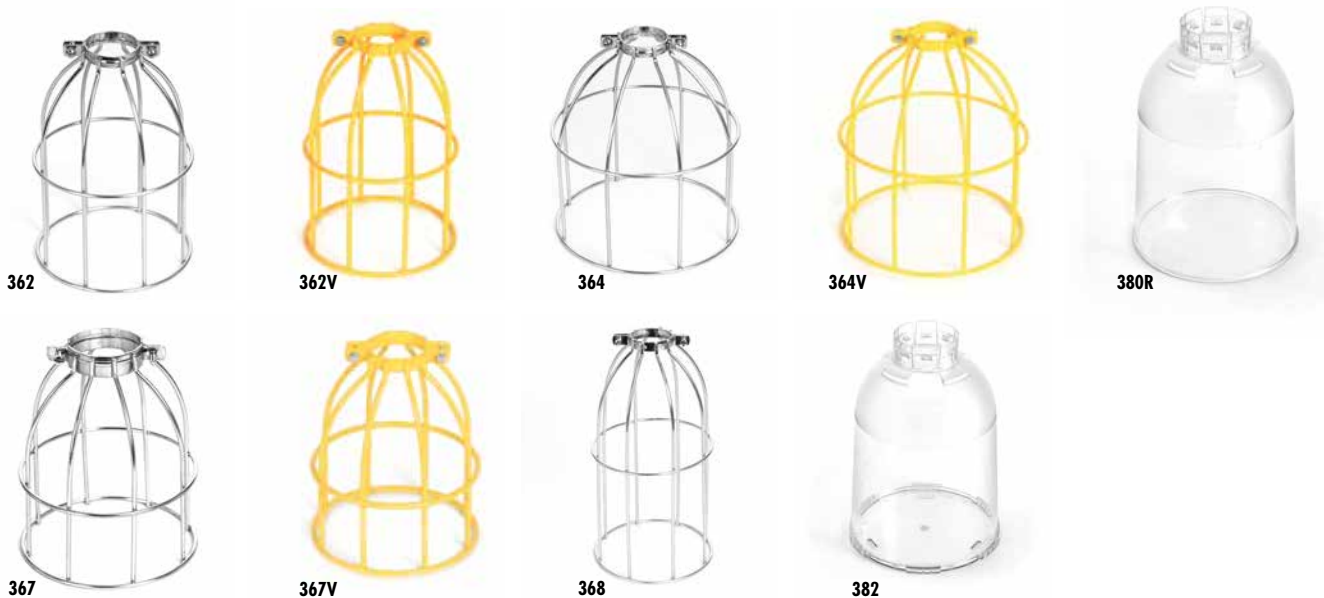

Sockets: 5 per string for 15.24m (50')

10 per string for 30.48m (100')

Bulb Size: A21

Neck Diameter: 38.1mm (1.5")

Socket Construction: Molded

Environmental

NEMA Rating: Rain Tight

Cord Type	Cord Length	NEMA Configuration	Guard Included	Woodhead No.	Order No.
14/2 SJTW	30.48m (100.0')	NEMA 1-15	STR101	5000	130111-0027
12/3 SJTW	15.24m (50.0')	NEMA 5-15	None	5003	130111-0031
	30.48m (100.0')	NEMA 5-15	None	5002	130111-0030

Complete Guard Family for Use with 5000 Series Safety Yellow Stringlights or Assembled Stringlight Sockets that Feature 1½" Diameter Necks

Safety Yellow Stringlight Guards

Description	Vinyl Coated	Lamp Type	Length	Diameter	Woodhead No.	Order No.
Metal wire guard		A23	0.18m (7.0")	127.0mm (5.0")	362	130114-0017
	Yes	A23	0.18m (7.0")	127.0mm (5.0")	362V	130112-0153
		PAR38, R40	0.19m (7.5")	165.1mm (6.5")	364	130114-0018
	Yes	PAR38, R40	0.19m (7.5")	165.1mm (6.5")	364V	130112-0154
		A19, A21	0.15m (6.0")	127.0mm (5.0")	367	130112-0156
	Yes	A19, A21	0.15m (6.0")	127.0mm (5.0")	367V	130112-0157
Clear polycarbonate guard		PS25, PS30	0.25m (10.0")	127.0mm (5.0")	368	130112-0158
		A19, A21	0.17m (6.8")	114.3mm (4.5")	380R	130112-0169
Clear polycarbonate guard with bottom cover		A19, A21	0.17m (6.8")	114.3mm (4.5")	382	130112-0172