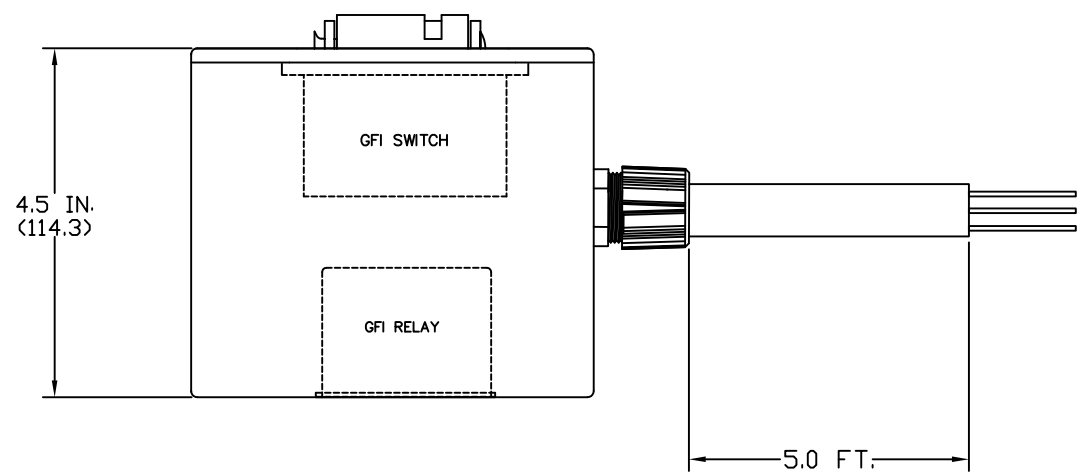

A

A

RELEASE DRAWING EC NO: WNA2011-0101 DRWN: TVICKERS 2010/08/13 CHKD: DW APPR: DTITUS 2010/09/13	QUALITY SYMBOLS ▽=0 ∇=0	GENERAL TOLERANCES (UNLESS SPECIFIED)		DIMENSION STYLE IN/MM		SCALE NTS	DESIGN UNITS INCH	THIRD ANGLE PROJECTION		
			mm	INCH	DRAWN BY	DATE	TITLE			
		4 PLACES	±---	±---	TVICKERS	2010/08/13	3070-GFIL143 W/5' #14/3 SOOW CABLE NO PLUG 6" STRIP			
		3 PLACES	±---	±.005	CHECKED BY	DATE				
		2 PLACES	±0.13	±.010	HK	2010/08/13	MOLEX INCORPORATED			
1 PLACE	±0.25	±.020	APPROVED BY	DATE						
ANGULAR ±.5°		DRAFT WHERE APPLICABLE MUST REMAIN WITHIN DIMENSIONS		DTITUS	2010/09/10	DOCUMENT NO. SD-130137-019		SHEET NO. 1 OF 1		
A	REV			MATERIAL NO. 1301370282	THIS DRAWING CONTAINS INFORMATION THAT IS PROPRIETARY TO MOLEX INCORPORATED AND SHOULD NOT BE USED WITHOUT WRITTEN PERMISSION					