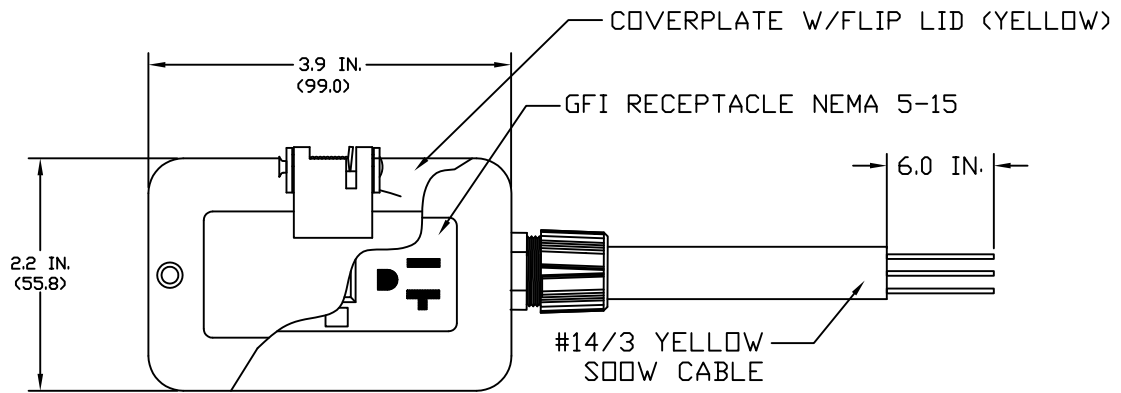

A

A

RELEASE DRAWING EC NO: WNA2011-0101 DRWN: TVICKERS 2010/08/13 CHKD: DW APPR: DTITUS 2010/09/13	QUALITY SYMBOLS ▽=0 ∇=0	GENERAL TOLERANCES (UNLESS SPECIFIED)		DIMENSION STYLE IN/MM		SCALE NTS	DESIGN UNITS INCH	THIRD ANGLE PROJECTION		
			mm	INCH	DRAWN BY	DATE	TITLE			
		4 PLACES	±---	±---	TVICKERS	2010/08/13	3070-GFIL143 W/5' #14/3 SOOW CABLE NO PLUG 6" STRIP			
		3 PLACES	±---	±.005	CHECKED BY	DATE				
		2 PLACES	±0.13	±.010	HK	2010/08/13	MOLEX INCORPORATED			
1 PLACE	±0.25	±.020	APPROVED BY	DATE						
ANGULAR ±.5°		DRAFT WHERE APPLICABLE MUST REMAIN WITHIN DIMENSIONS		DTITUS	2010/09/10	DOCUMENT NO. SD-130137-019		SHEET NO. 1 OF 1		
A	REV			MATERIAL NO. 1301370282	THIS DRAWING CONTAINS INFORMATION THAT IS PROPRIETARY TO MOLEX INCORPORATED AND SHOULD NOT BE USED WITHOUT WRITTEN PERMISSION					