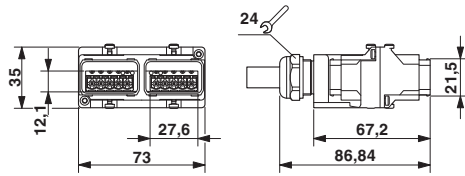

Y distributor - VS-PPC-J-1220-1227-1020-0,2 - 1404799

Dimensional drawing