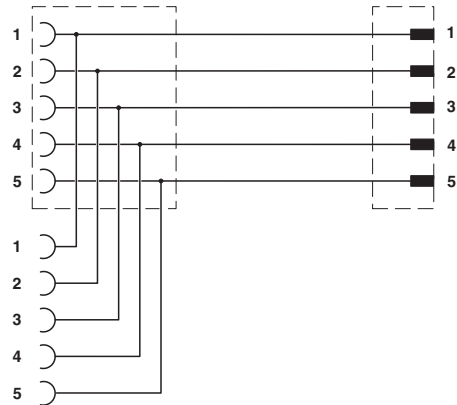

Environmental Product Compliance

REACH SVHC	Lead 7439-92-1
China RoHS	Environmentally Friendly Use Period = 50
	For details about hazardous substances go to tab "Downloads", Category "Manufacturer's declaration"

Drawings

Y distributor - VS-PPC-J-1220-1227-1020-0,2 - 1404799

Dimensional drawing

Circuit diagram

Approvals

Approvals

Approvals

EAC